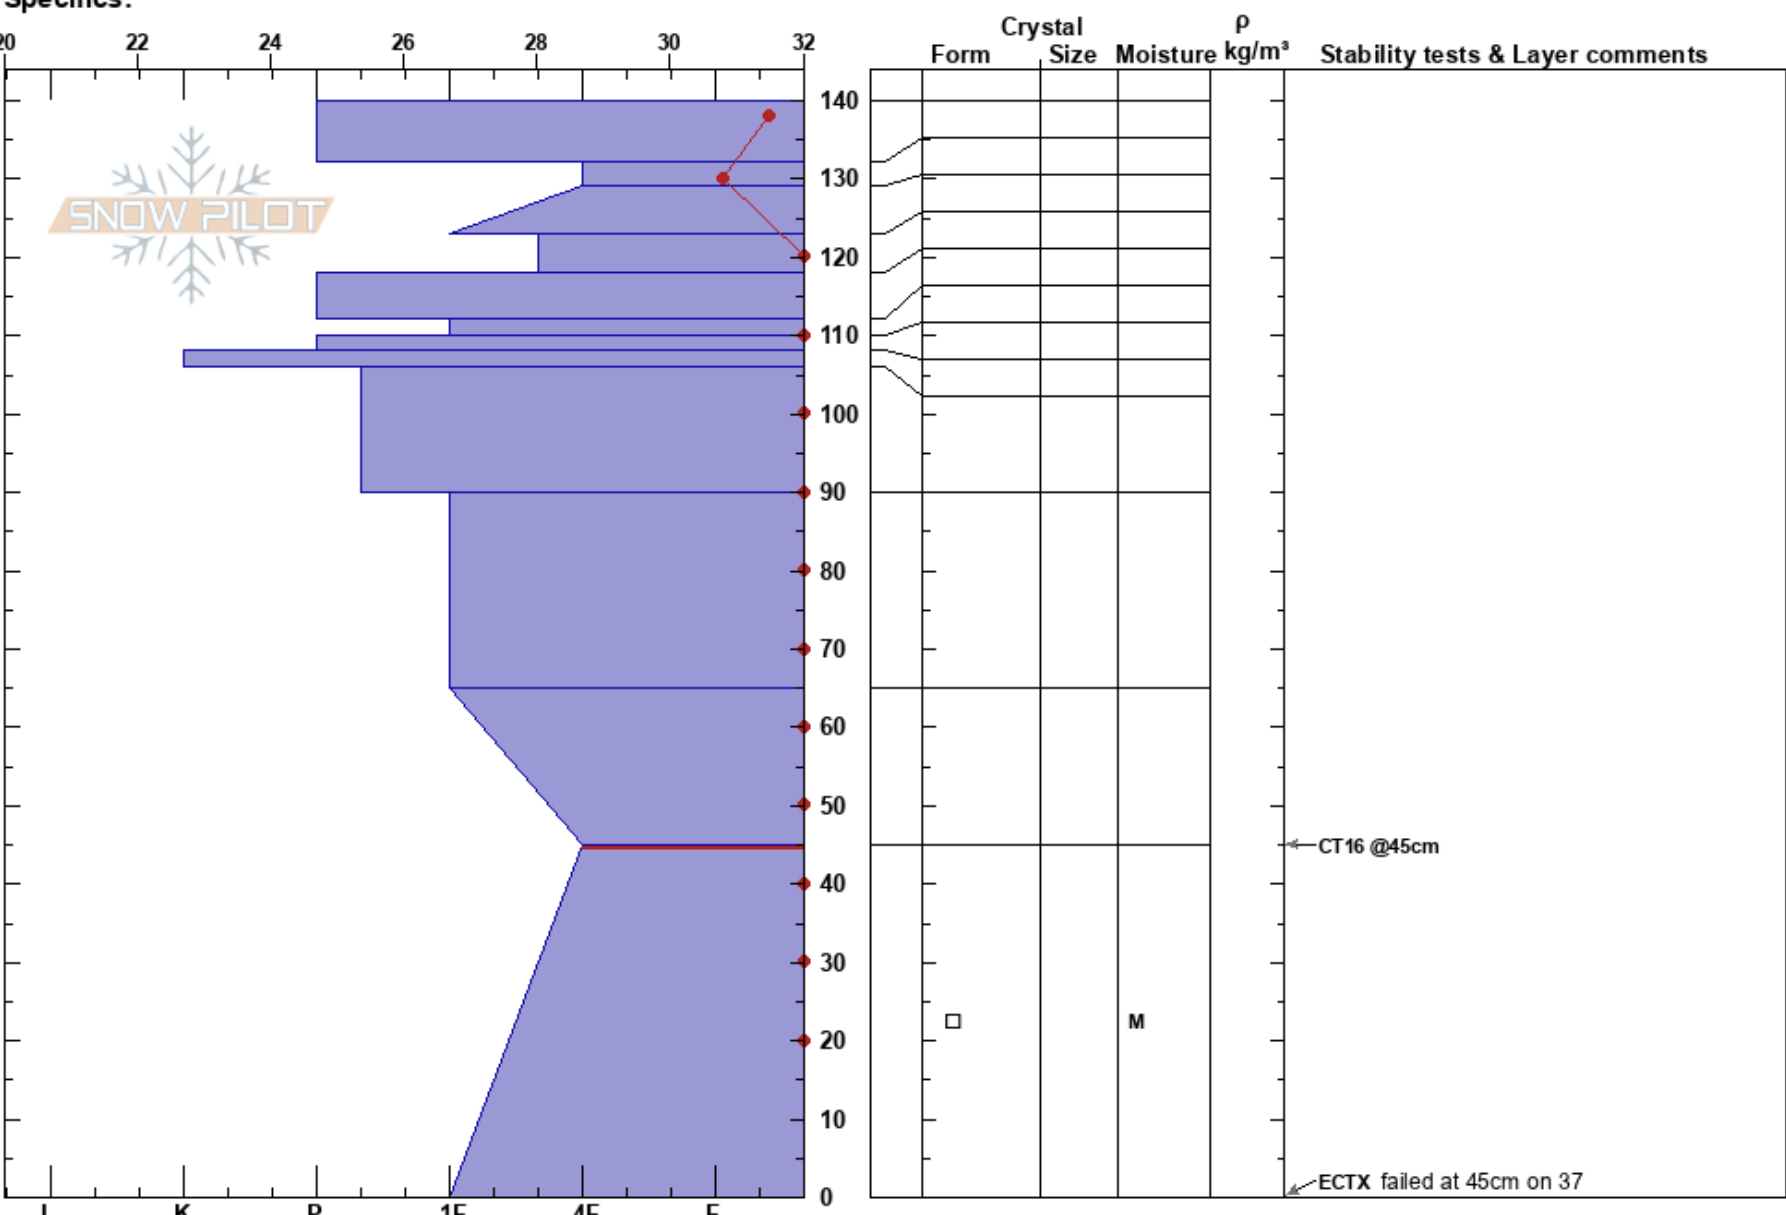

Beaver Backside  
 Bear River Range  
 UT  
 Elevation: 8726 ft  
 Aspect: 275°  
 Specifics:

paige pagnucco  
 04/01/2018 - 12:00pm  
 Co-ord: 41.96375N, -111.55920W  
 Slope Angle: 28°  
 Wind Loading:

Stability: Very Good  
 Air Temperature: 35°F  
 Sky Cover: SCT  
 Precipitation:  
 Wind: W Light Breeze

HS: 140  
 Layer Notes:  
 45-0cm: Problematic layer

Notes: