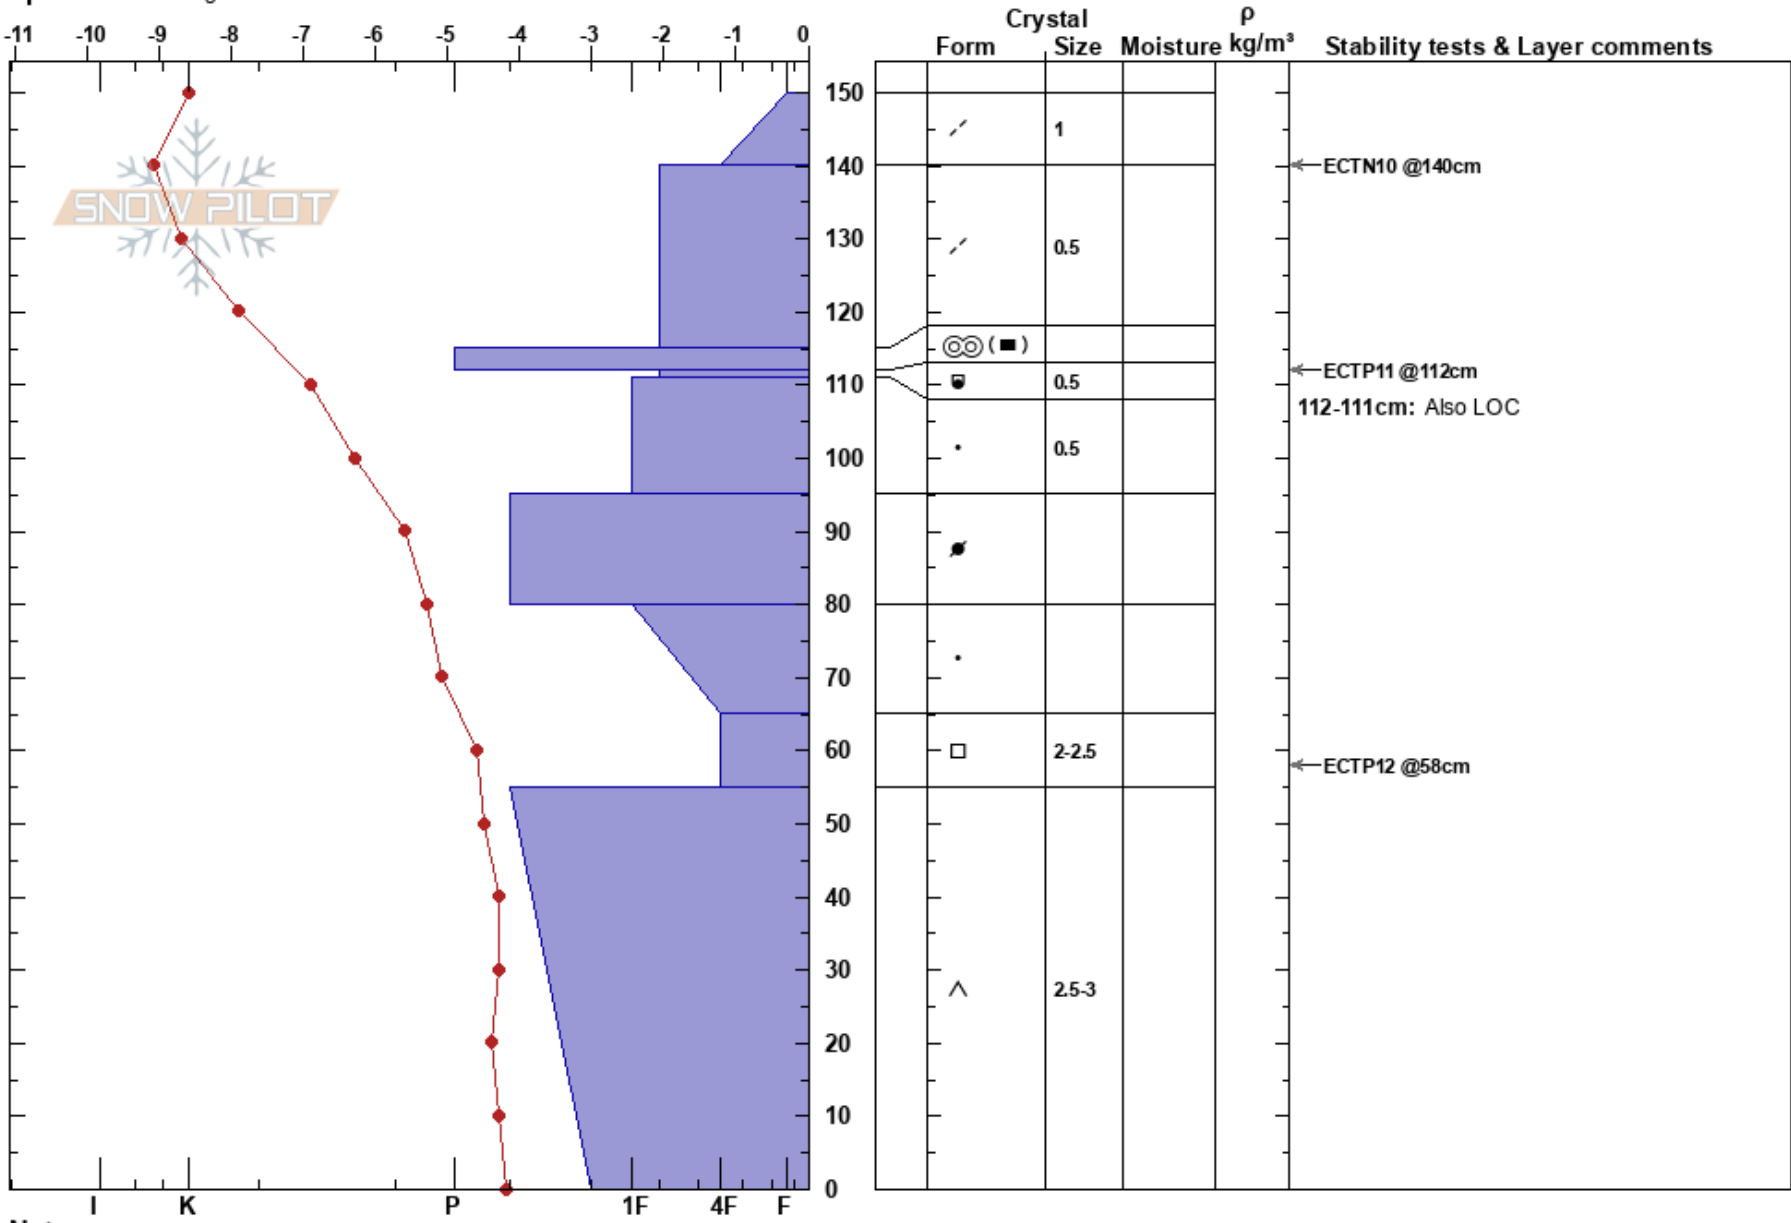

2nd Pocket
 Madison Range-N
 MT
 Elevation: 10800 ft
 Aspect: 78°

Leigh Frye
 03/25/2018 - 2:00pm
 Co-ord: 45.27779N, -111.44667W
 Slope Angle: 46°
 Wind Loading:

Stability:
 Air Temperature: -6.4°C
 Sky Cover: OVC
 Precipitation: S-1
 Wind: SW Light Breeze

HS: 150
 PF: 30
 112-111cm: Also LOC
 65-55cm: Problematic layer

Specifics: Pit dug in a Ski Area

Notes: layer 115-112cm possibly bomb crust. Thermometer wouldn't calibrate, but gives accurate gradient.