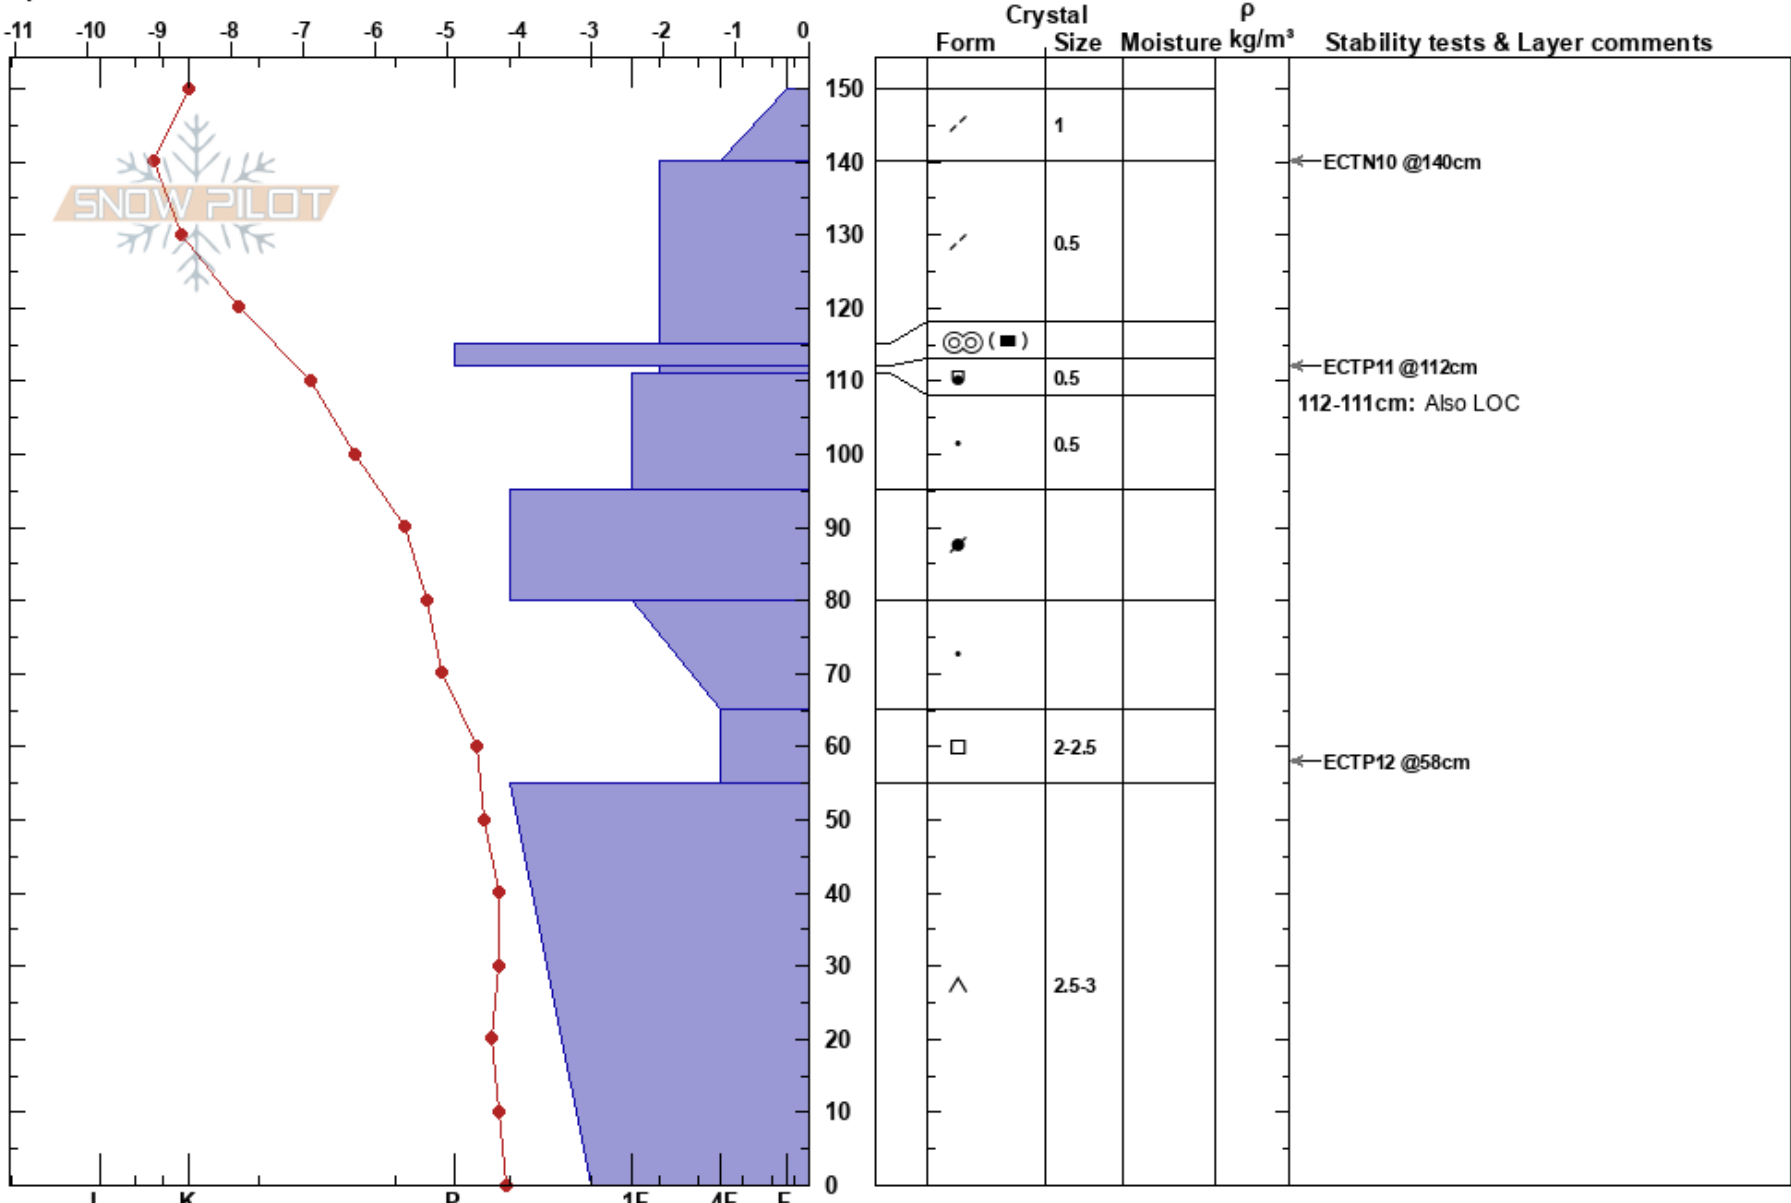

2nd Pocket  
 Madison Range-N  
 MT  
 Elevation: 10800 ft  
 Aspect: 78°

Leigh Frye  
 03/25/2018 - 2:00pm  
 Co-ord: 45.27779N, -111.44667W  
 Slope Angle: 46°  
 Wind Loading:

Stability:  
 Air Temperature: -6.4°C  
 Sky Cover: OVC  
 Precipitation: S-1  
 Wind: SW Light Breeze

HS: 150  
 PF: 30  
 112-111cm: Also LOC  
 65-55cm: Problematic layer

Specifics: Pit dug in a Ski Area

Notes: layer 115-112cm possibly bomb crust. Thermometer wouldn't calibrate, but gives accurate gradient.