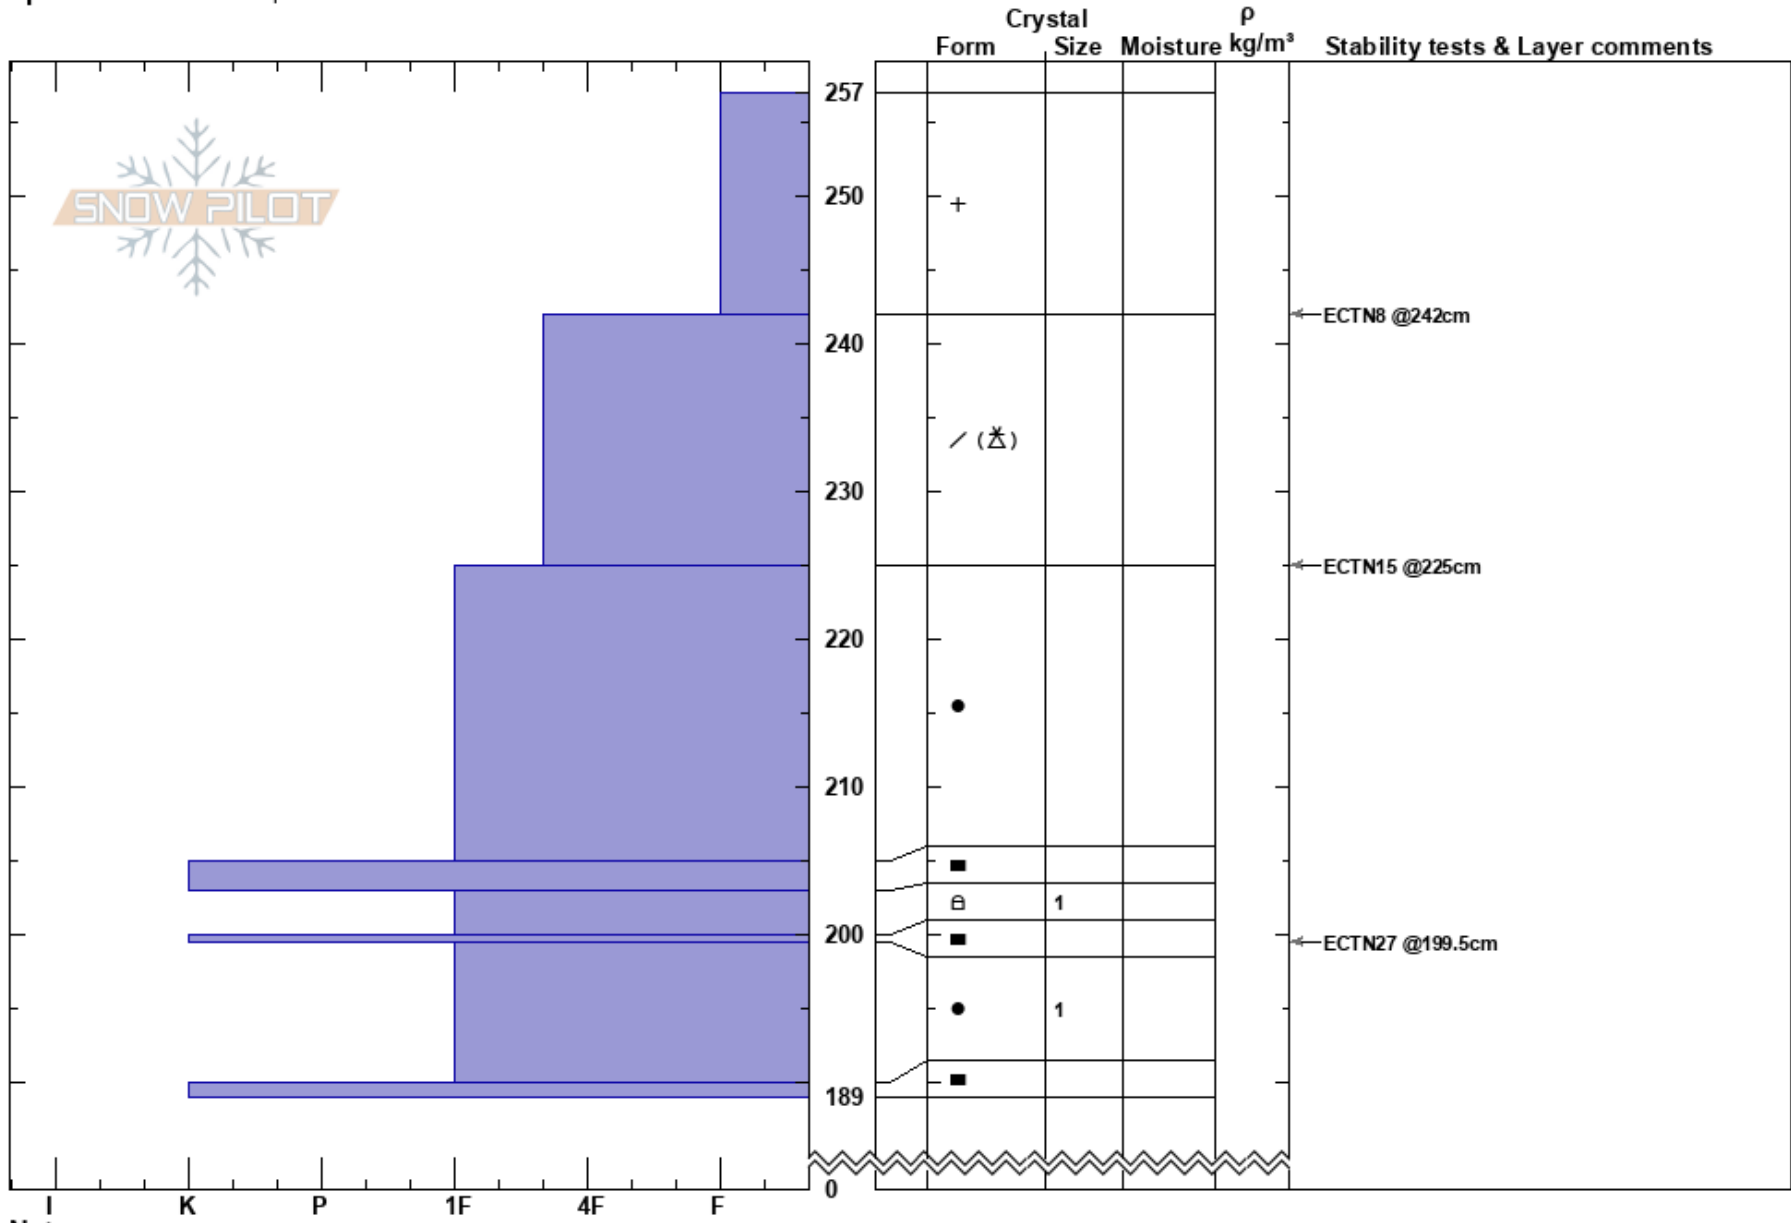

Palisades Butte
 Gallatin Range-N
 MT
Elevation: 9650 ft
Aspect: 160°
Specifics: We skied slope

Doug Chabot-Admin
 03/29/2018 - 11:45am
Co-ord: 45.41848N, -110.97893W
Slope Angle: 32°
Wind Loading: yes

Stability: Very Good **HS:**257 **Layer Notes:**
Air Temperature: -7°C
Sky Cover: CLR
Precipitation: NO
Wind: W Moderate

Notes: