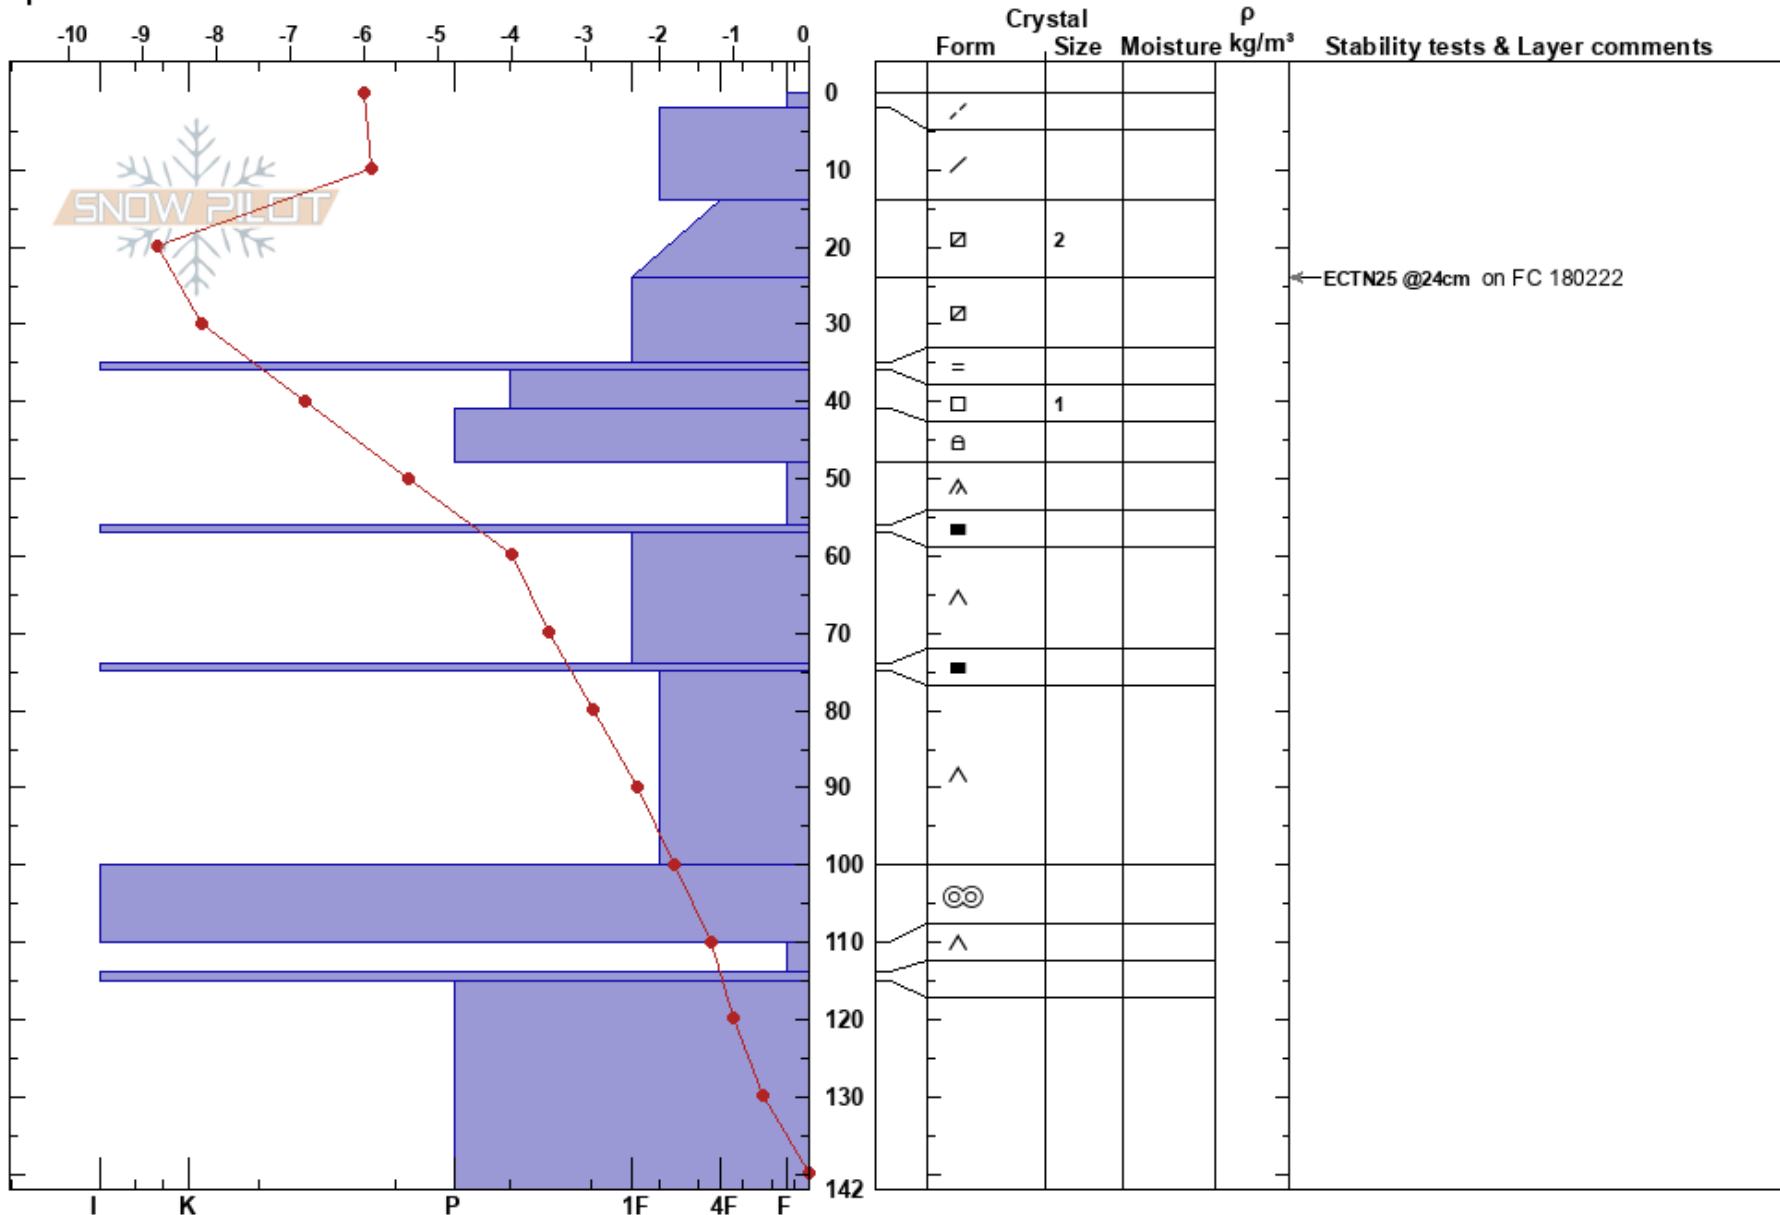

SO Lill Skarven
 Funäsfjällen
 Sweden
 Elevation: 1160 m
 Aspect: SE
 Specifics:

John Wilcoxon
 01/04/2018 - 11:16
 Co-ord: 62.57259N, 12.36444E
 Slope Angle: 32°
 Wind Loading:

Stability:
 Air Temperature: -7.3°C PF: 10
 Sky Cover: CLR
 Precipitation: NO
 Wind:

Layer Notes:

Notes: