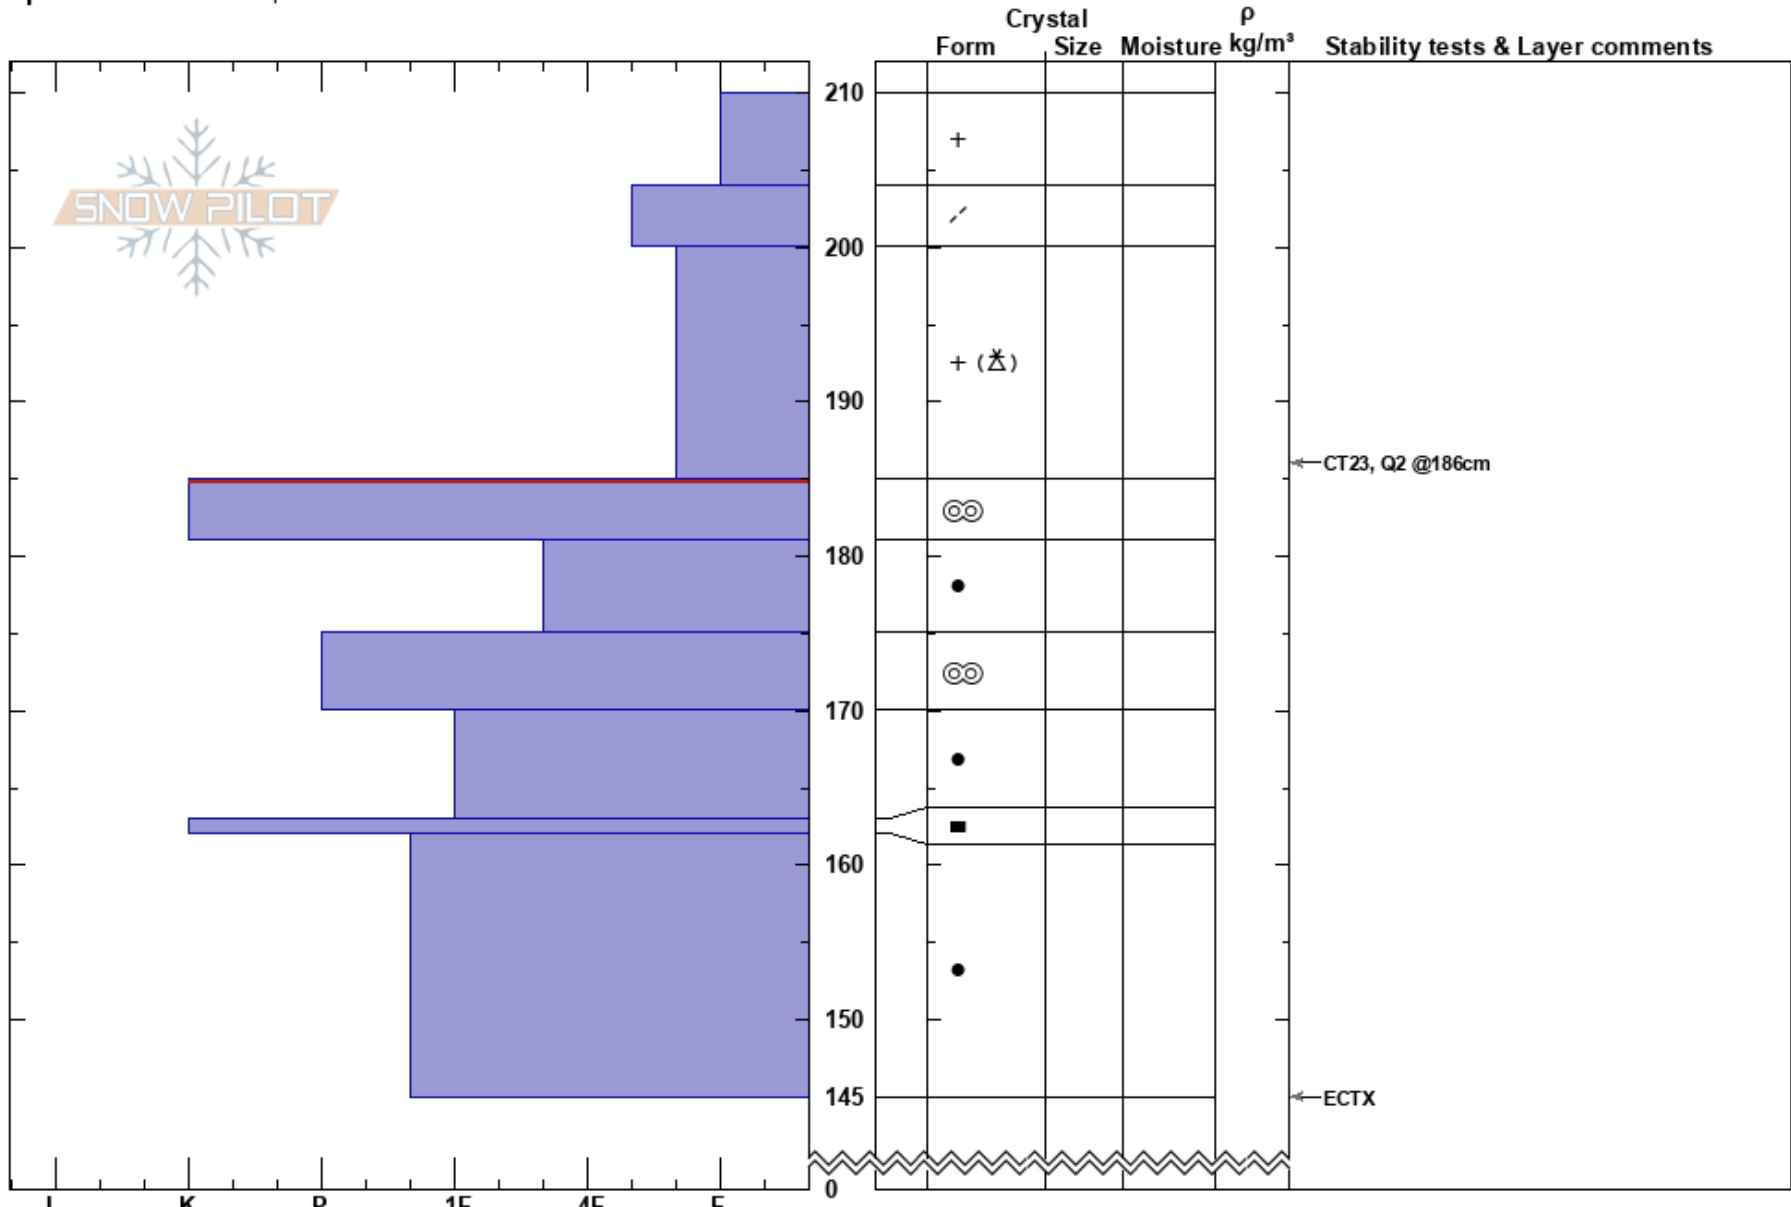

Bridger West, Bostwick
 Bridger Range
 MT
Elevation: 7900 ft
Aspect: 300°
Specifics: We skied slope

Eric Knoff
 03/29/2018 - 1:10pm
Co-ord: 45.79434N, -110.94545W
Slope Angle: 31°
Wind Loading: no

Stability: Very Good
Air Temperature: -5°C
Sky Cover: SCT
Precipitation: NO
Wind: SW Light Breeze

HS: 210
Layer Notes:
 185-181cm: Problematic layer

Notes: Deep and stable snowpack for the west side of the Bridgers.