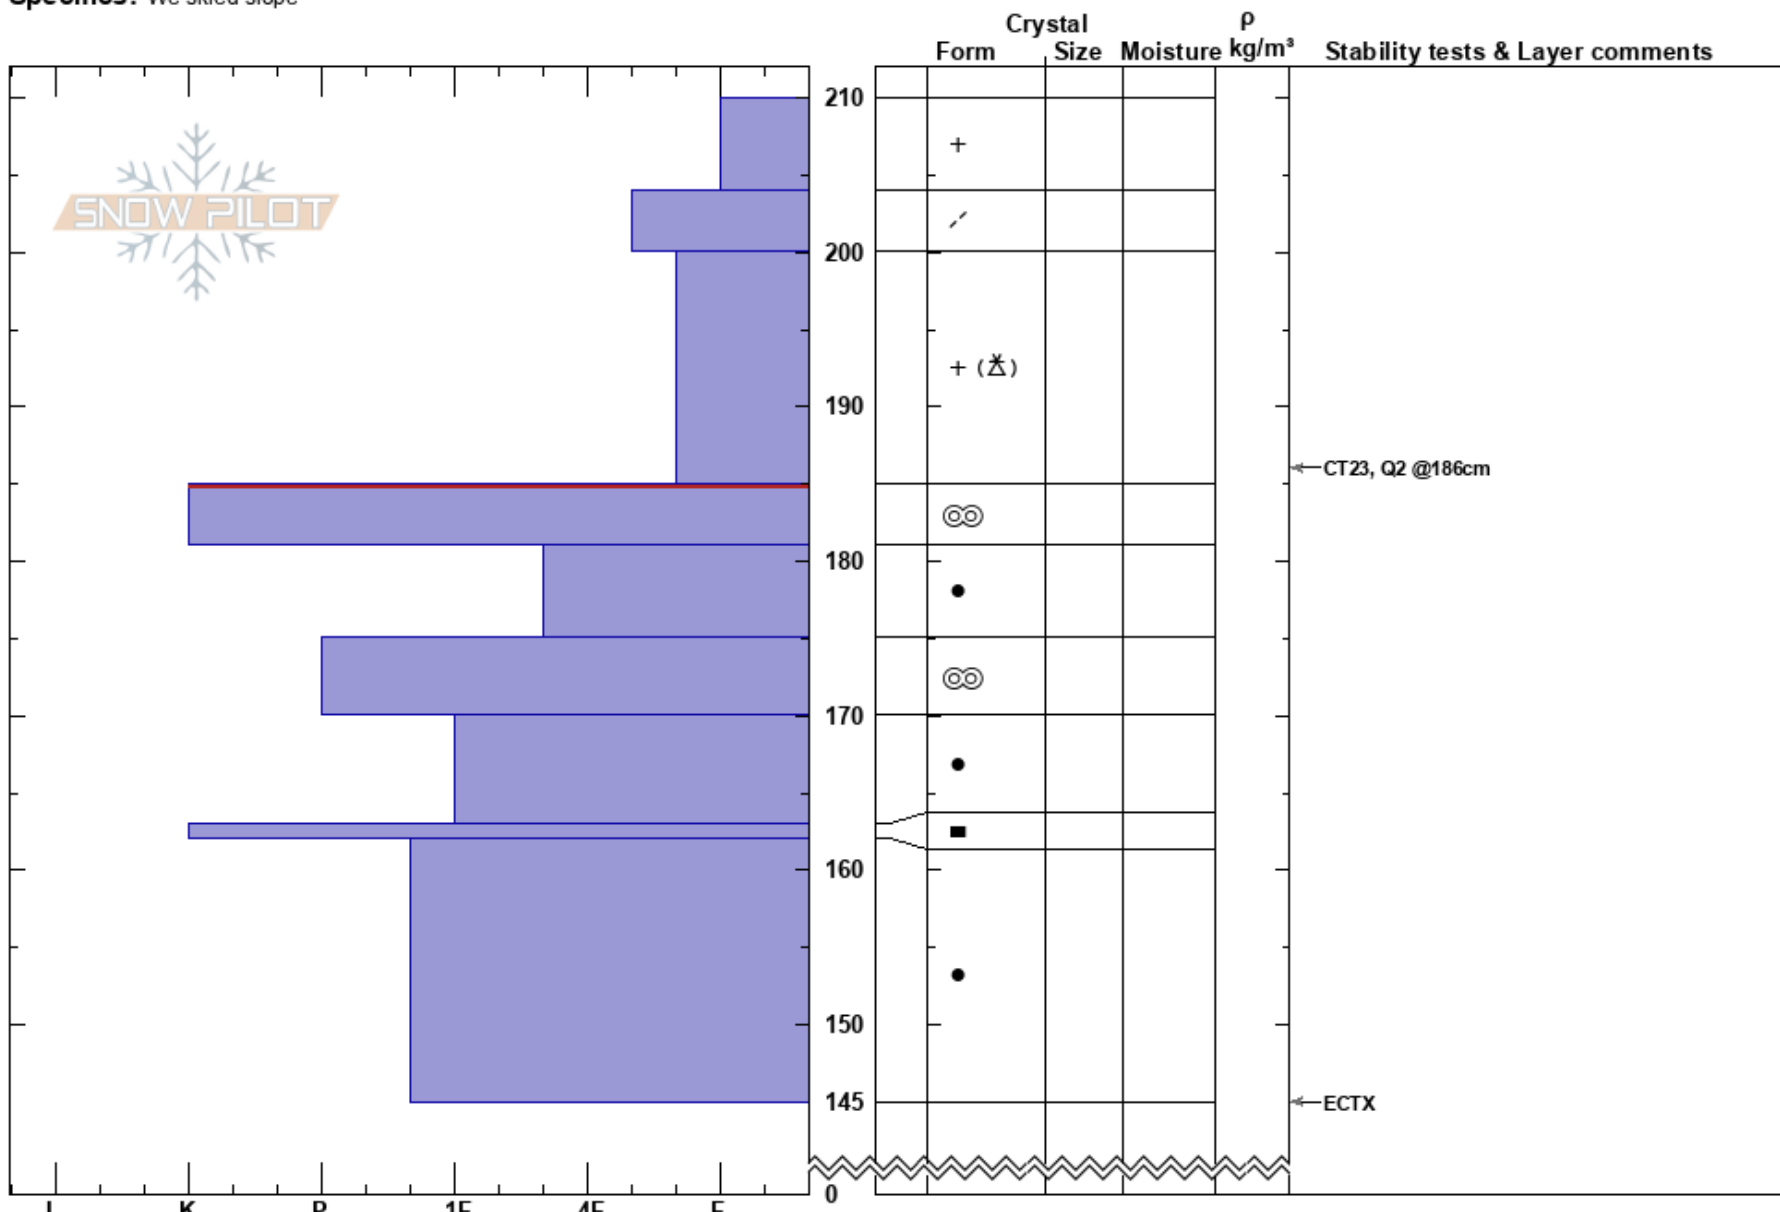

Bridger West, Bostwick
 Bridger Range
 MT
Elevation: 7900 ft
Aspect: 300°
Specifics: We skied slope

Eric Knoff
 03/29/2018 - 1:10pm
Co-ord: 45.79434N, -110.94545W
Slope Angle: 31°
Wind Loading: no

Stability: Very Good
Air Temperature: -5°C
Sky Cover: SCT
Precipitation: NO
Wind: SW Light Breeze

HS: 210
Layer Notes:
 185-181cm: Problematic layer

Notes: Deep and stable snowpack for the west side of the Bridgers.