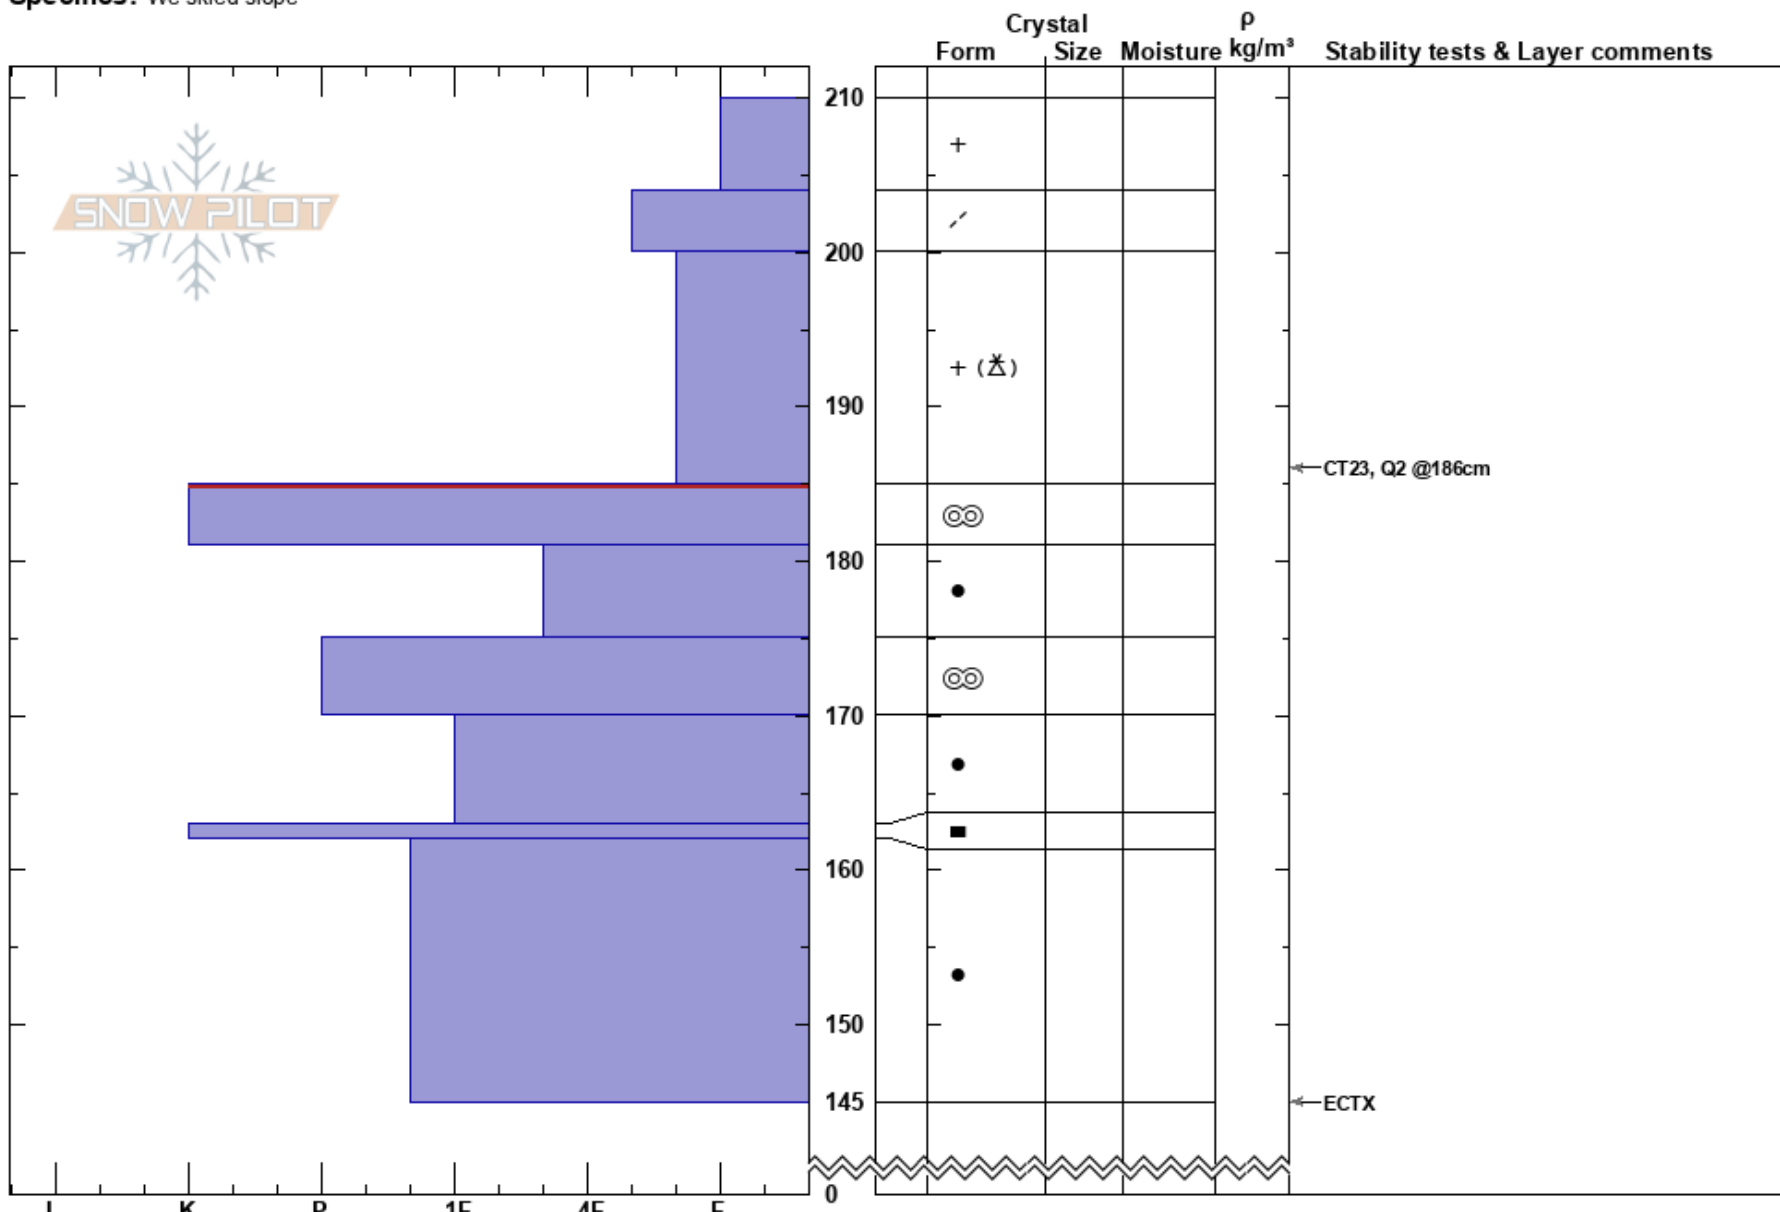

Bridger West, Bostwick  
 Bridger Range  
 MT  
**Elevation:** 7900 ft  
**Aspect:** 300°  
**Specifics:** We skied slope

Eric Knoff  
 03/29/2018 - 1:10pm  
**Co-ord:** 45.79434N, -110.94545W  
**Slope Angle:** 31°  
**Wind Loading:** no

**Stability:** Very Good  
**Air Temperature:** -5°C  
**Sky Cover:** SCT  
**Precipitation:** NO  
**Wind:** SW Light Breeze

**HS:** 210  
**Layer Notes:**  
 185-181cm: Problematic layer

**Notes:** Deep and stable snowpack for the west side of the Bridgers.