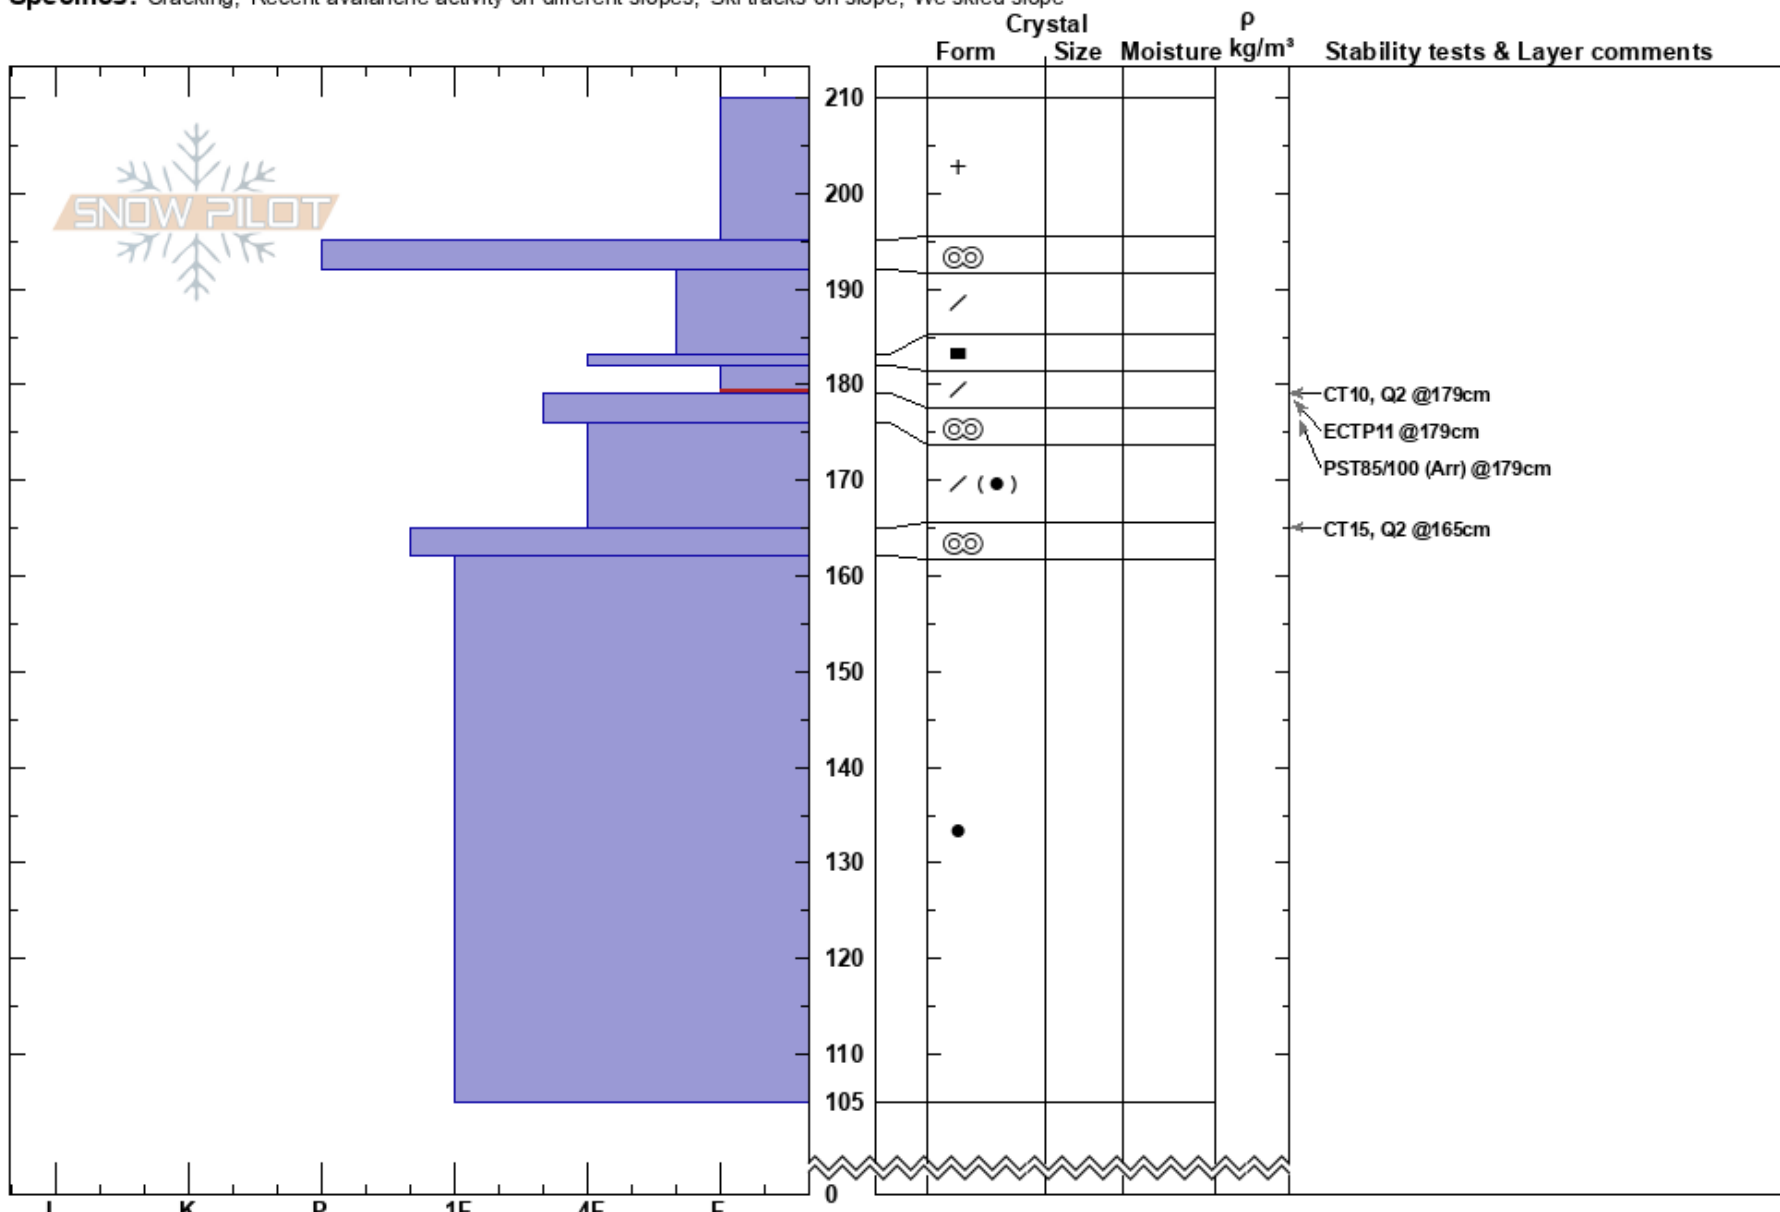

Middle Basin/Beehive
Madison Range-N
MT

Alex Marienthal
03/24/2018 - 12:25am
Co-ord: 45.32384N, -111.37836W
Slope Angle: 25°
Wind Loading: no

Stability: Fair Stable
Air Temperature:
Sky Cover: BKN
Precipitation: NO
Wind: SW Moderate

HS:210
Layer Notes:
182-179cm: Problematic layer

Elevation: 8820 ft
Aspect: 90°

Specifics: Cracking; Recent avalanche activity on different slopes; Ski tracks on slope; We skied slope

Notes: 6in. new snow this morning. Stopped snowing 30-45 minutes before pit. Wind increasing to strong.