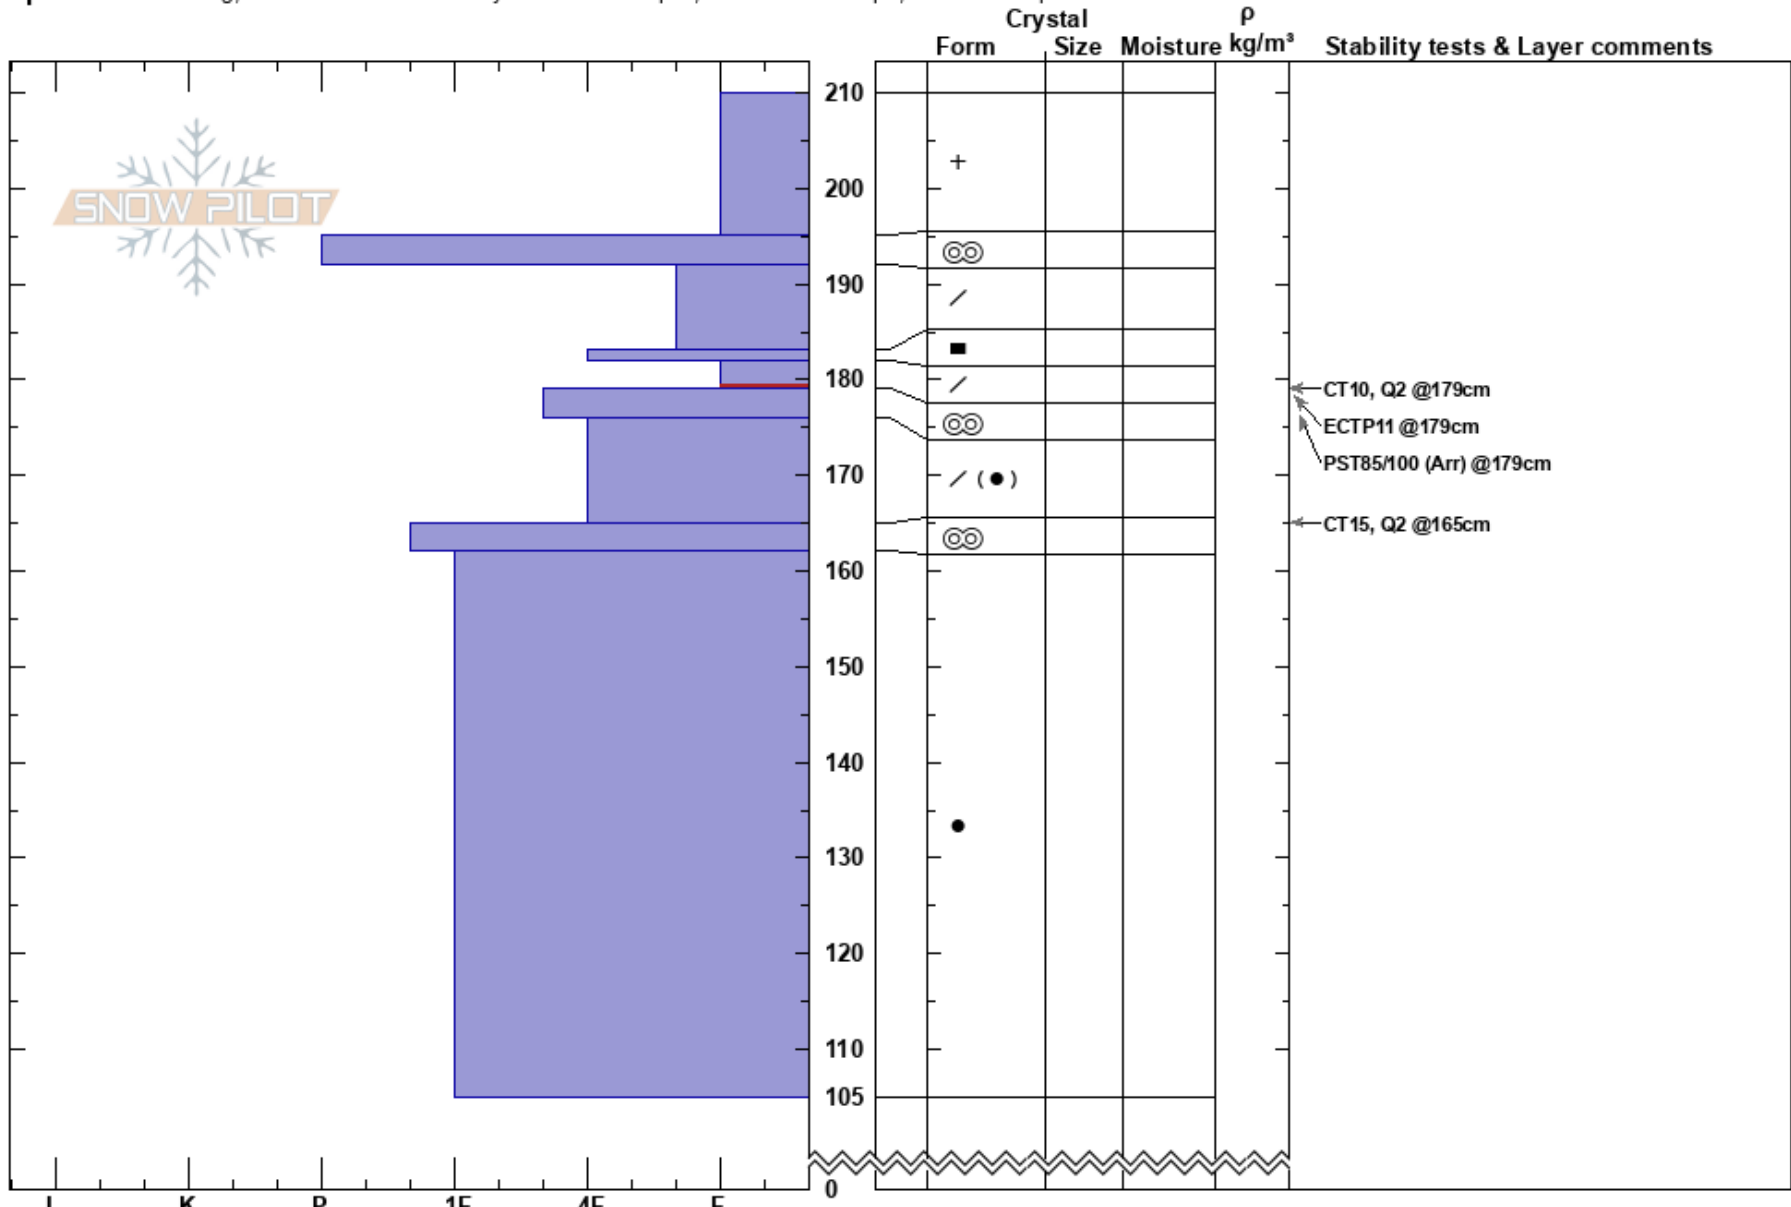

Middle Basin/Beehive
Madison Range-N
MT

Alex Marienthal
03/24/2018 - 12:25am
Co-ord: 45.32384N, -111.37836W
Slope Angle: 25°
Wind Loading: no

Stability: Fair Stable
Air Temperature:
Sky Cover: BKN
Precipitation: NO
Wind: SW Moderate

HS:210
Layer Notes:
182-179cm: Problematic layer

Elevation: 8820 ft
Aspect: 90°

Specifics: Cracking; Recent avalanche activity on different slopes; Ski tracks on slope; We skied slope

Notes: 6in. new snow this morning. Stopped snowing 30-45 minutes before pit. Wind increasing to strong.