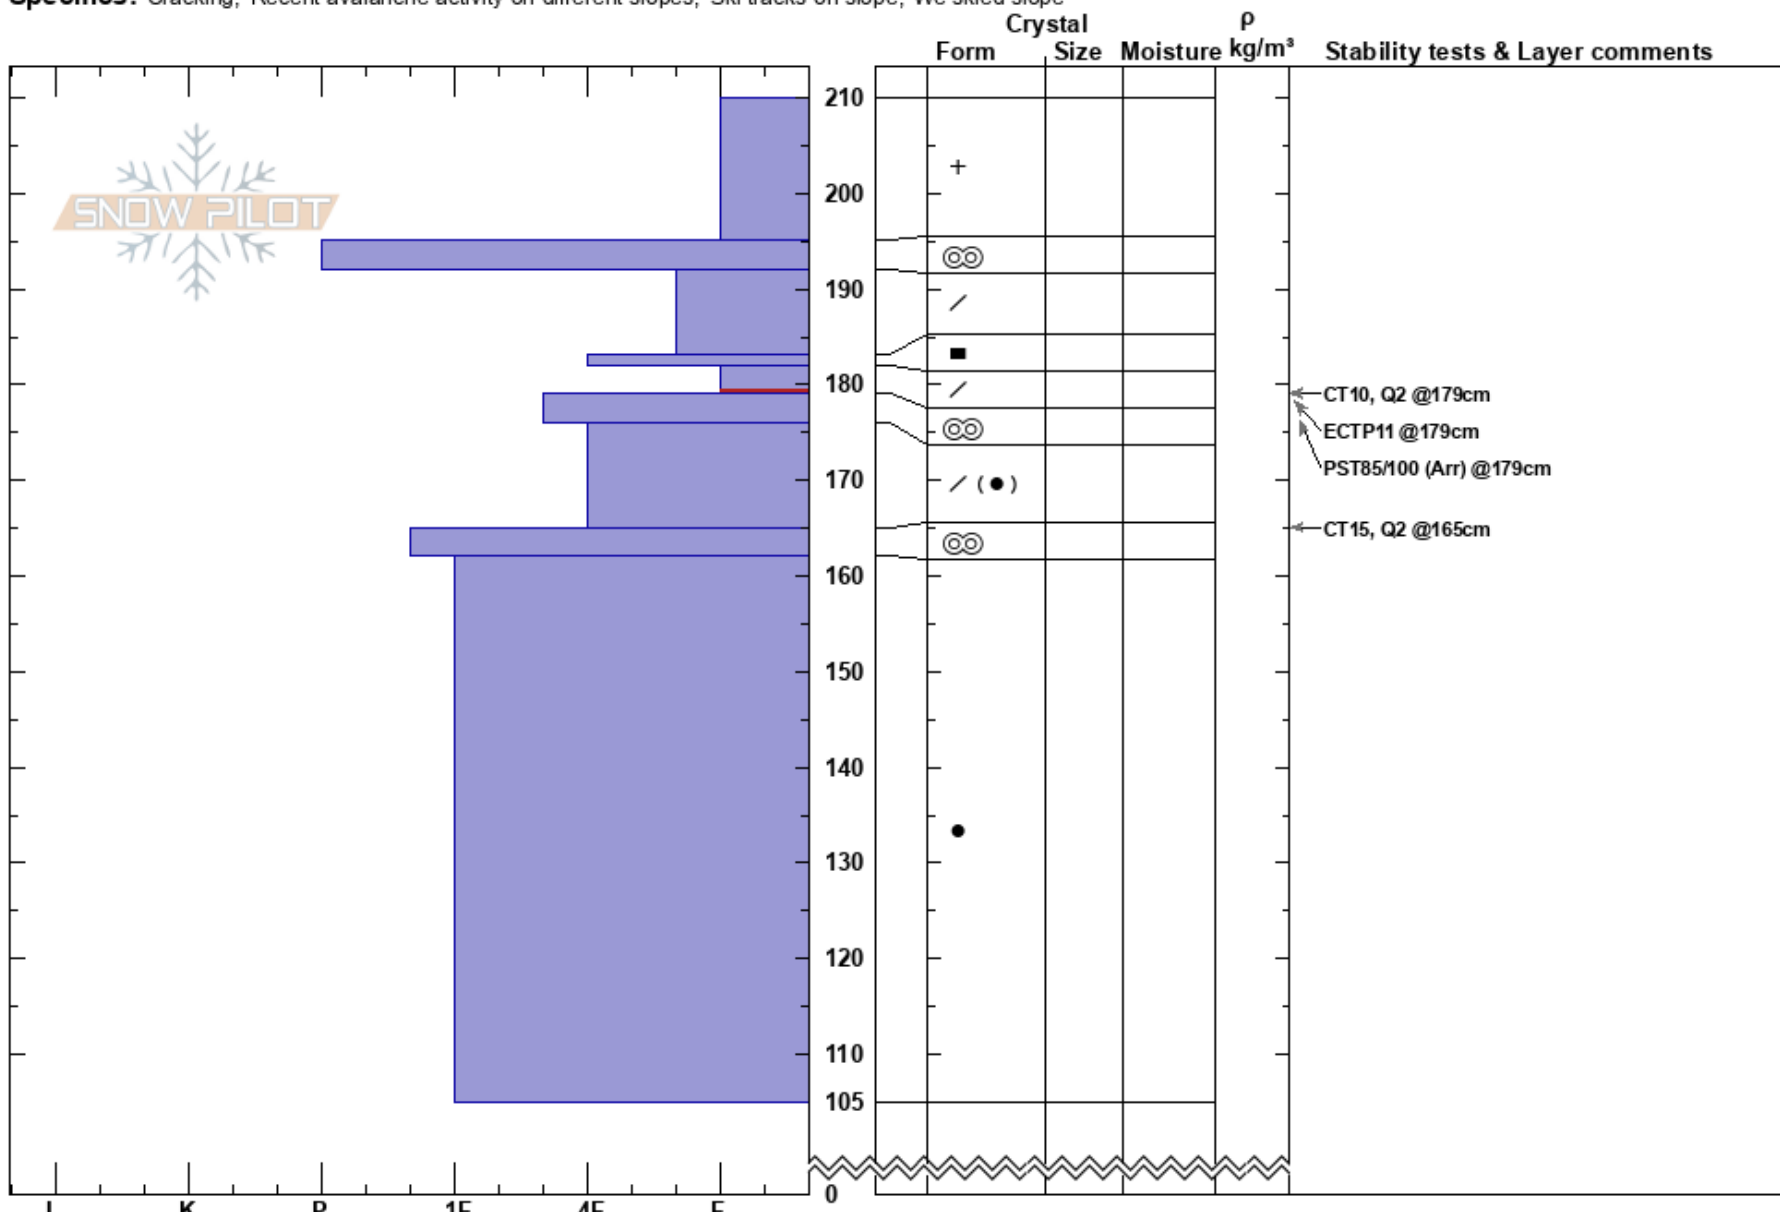

Middle Basin/Beehive  
Madison Range-N  
MT

Alex Marienthal  
03/24/2018 - 12:25am  
Co-ord: 45.32384N, -111.37836W  
Slope Angle: 25°  
Wind Loading: no

Stability: Fair Stable  
Air Temperature:  
Sky Cover: BKN  
Precipitation: NO  
Wind: SW Moderate

HS:210  
Layer Notes:  
182-179cm: Problematic layer

Elevation: 8820 ft  
Aspect: 90°

Specifics: Cracking; Recent avalanche activity on different slopes; Ski tracks on slope; We skied slope

Notes: 6in. new snow this morning. Stopped snowing 30-45 minutes before pit. Wind increasing to strong.