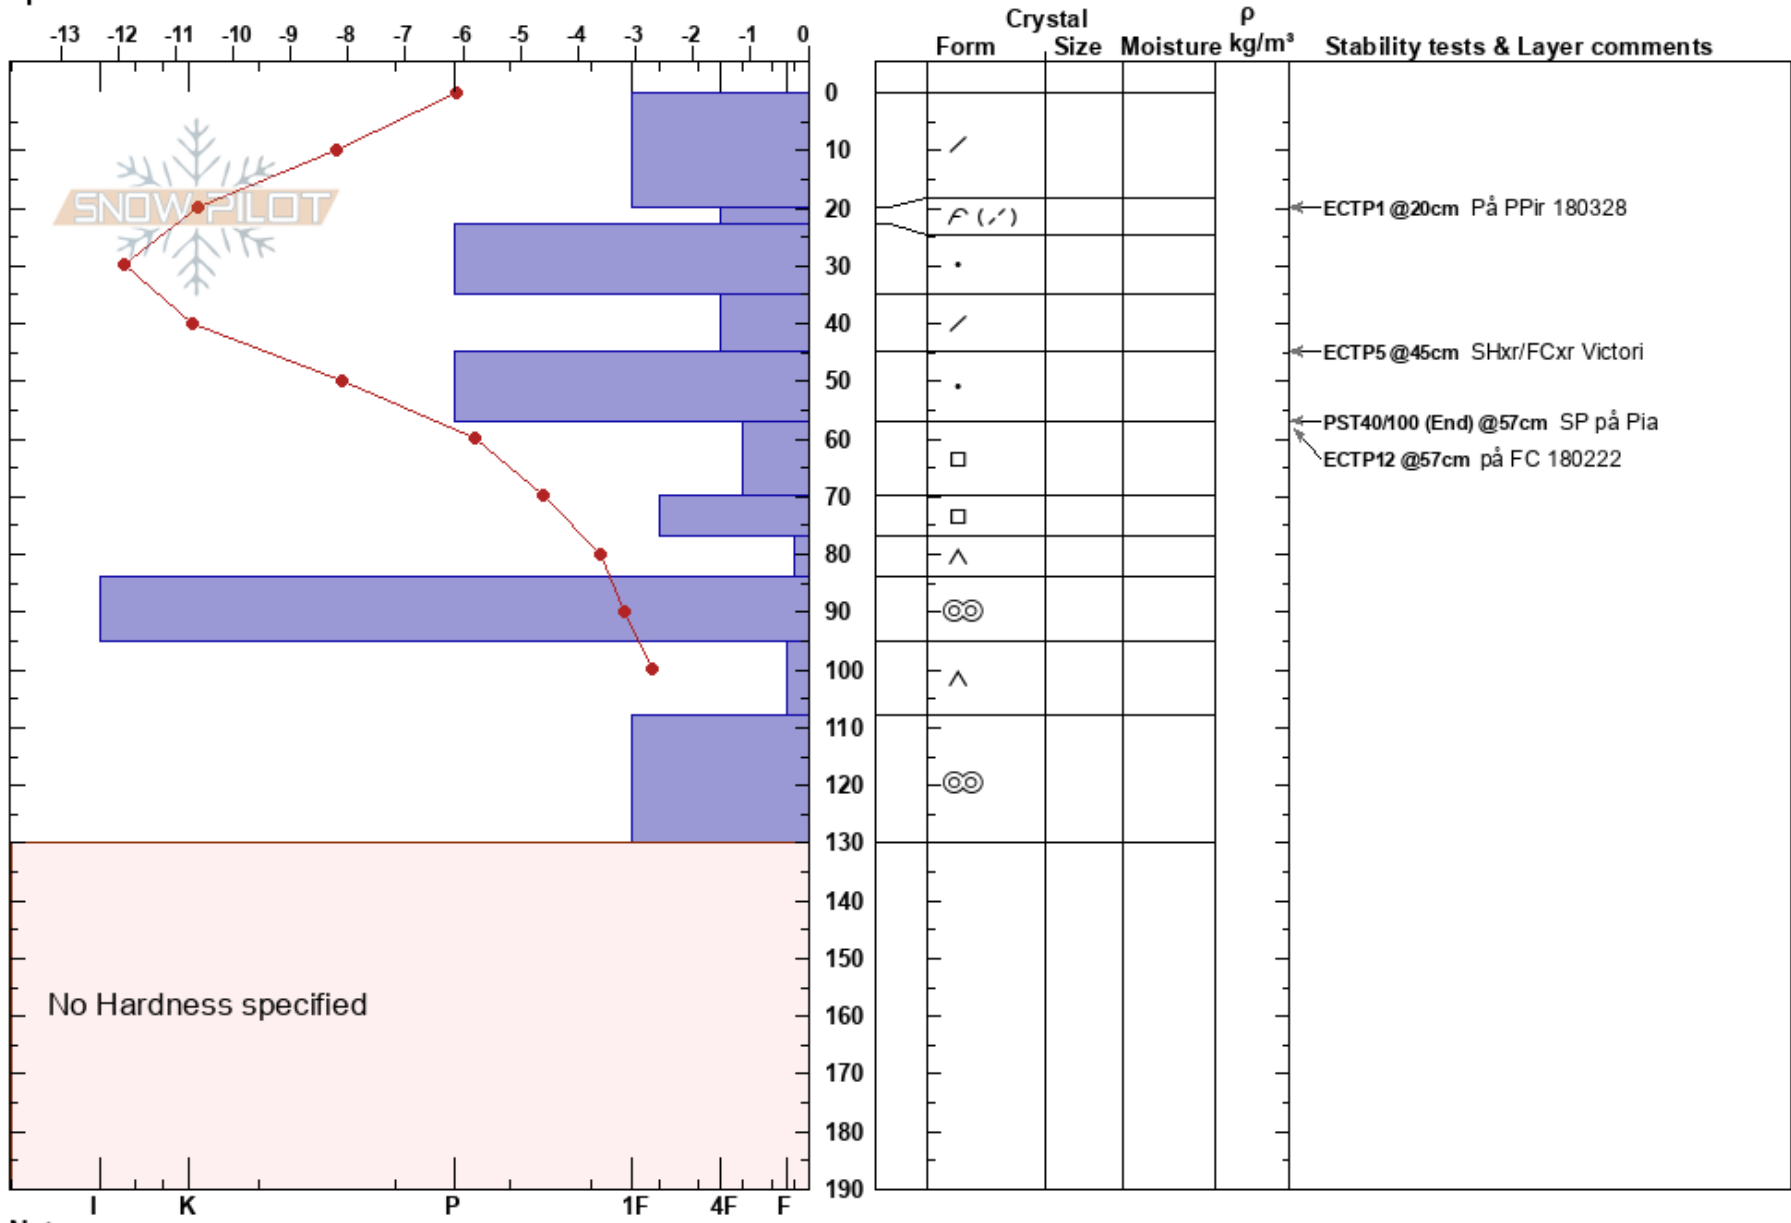

SO Lill Skarven
 Funäsfjällen
 Sweden
 Elevation: 1160 m
 Aspect: SE
 Specifics:

John Wilcoxon
 29/03/2018 - 10:40
 Co-ord: 62.57202N, 12.36584E
 Slope Angle: 36°
 Wind Loading: yes

Stability: HS: 190
 Air Temperature: PF: 20 20-23cm: Problematic layer
 Sky Cover: CLR
 Precipitation: NO
 Wind: SW Moderate

Notes: No Hardness specified