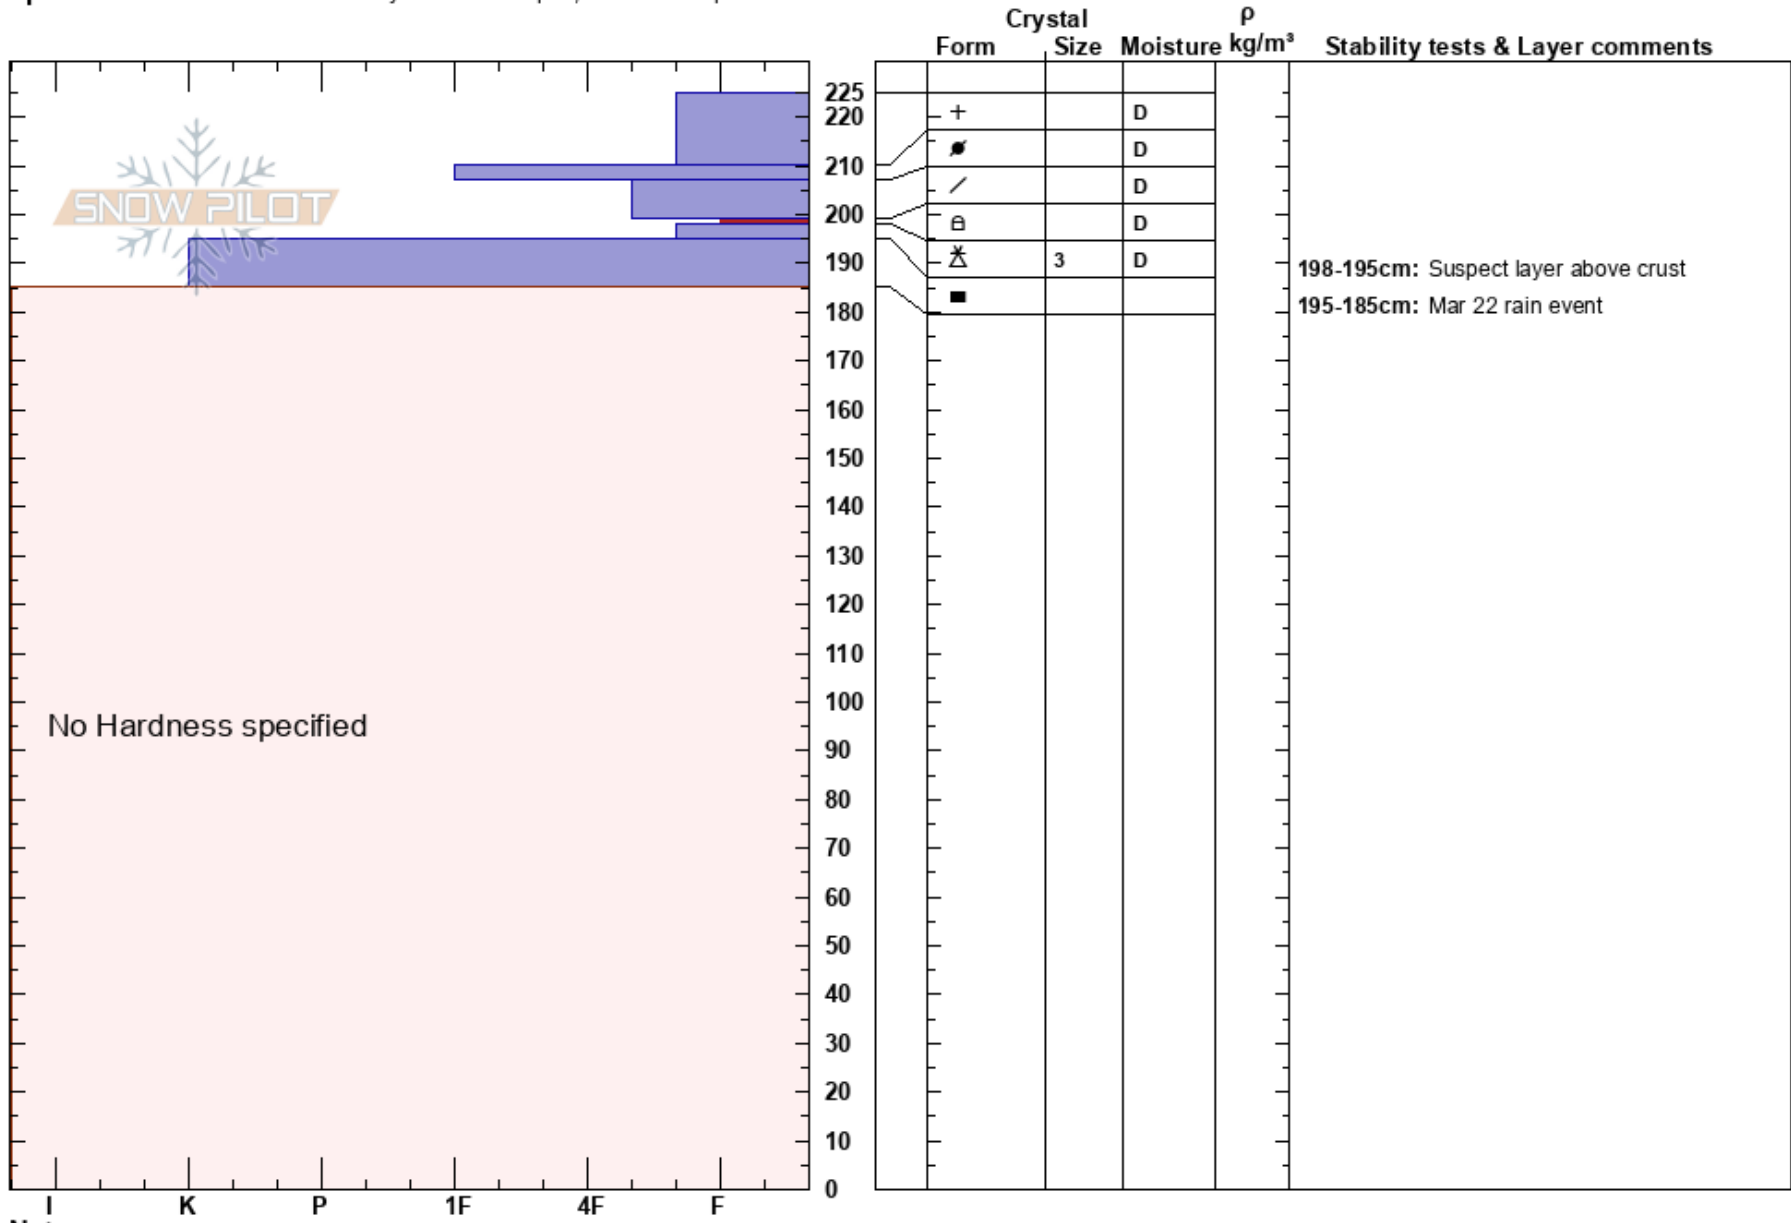

Lower Keyhole
 Central Wasatch
 UT
 Elevation: 9900 ft
 Aspect: 285°
 Specifics: Recent avalanche activity on similar slopes; We skied slope

Drew Hardesty
 03/26/2018 - 2:00pm
 Co-ord:
 Slope Angle:
 Wind Loading: no

Stability: Very Good
 Air Temperature: -9°C
 Sky Cover: BKN
 Precipitation: S-1
 Wind: NW Light Breeze

HS:225
 Layer Notes:
 199-198cm: Problematic layer
 198-195cm: Suspect layer above crust
 195-185cm: Mar 22 rain event