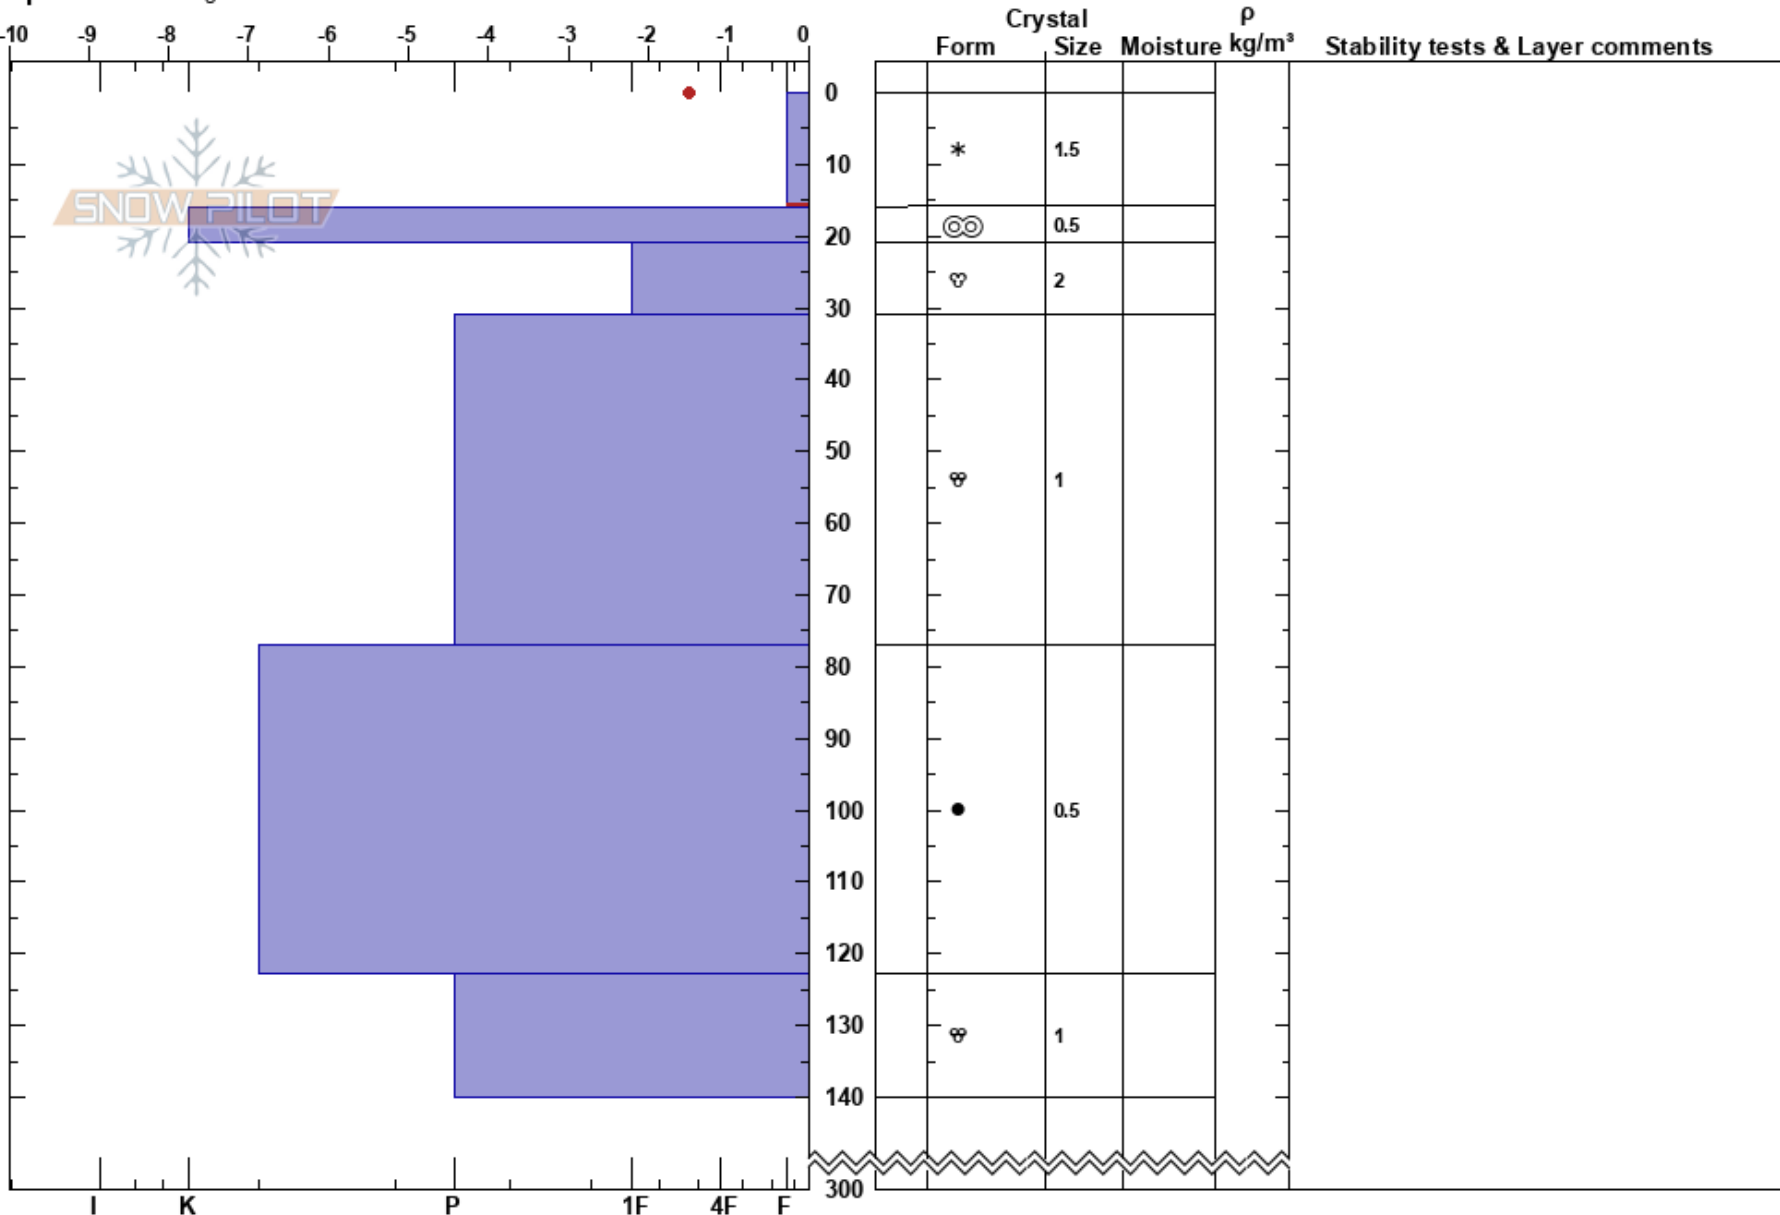

Lummi MBSS  
North Cascades, West  
WA

Ben Hannon  
03/23/2018 - 11:00am  
Co-ord: 48.86107N, -121.68151W  
Slope Angle: 21°  
Wind Loading: yes

Stability: **HS:300**  
Air Temperature: -4°C  
Sky Cover: OVC  
Precipitation: S1  
Wind: SW Light Breeze

Layer Notes:  
0-16cm: Problematic layer

Elevation: 4250 ft  
Aspect: NW  
Specifics: Pit dug in a Ski Area

Notes: MBSS Heather Meadows Site.  
Snowpack greater than 300 cm. Exceeded probe.