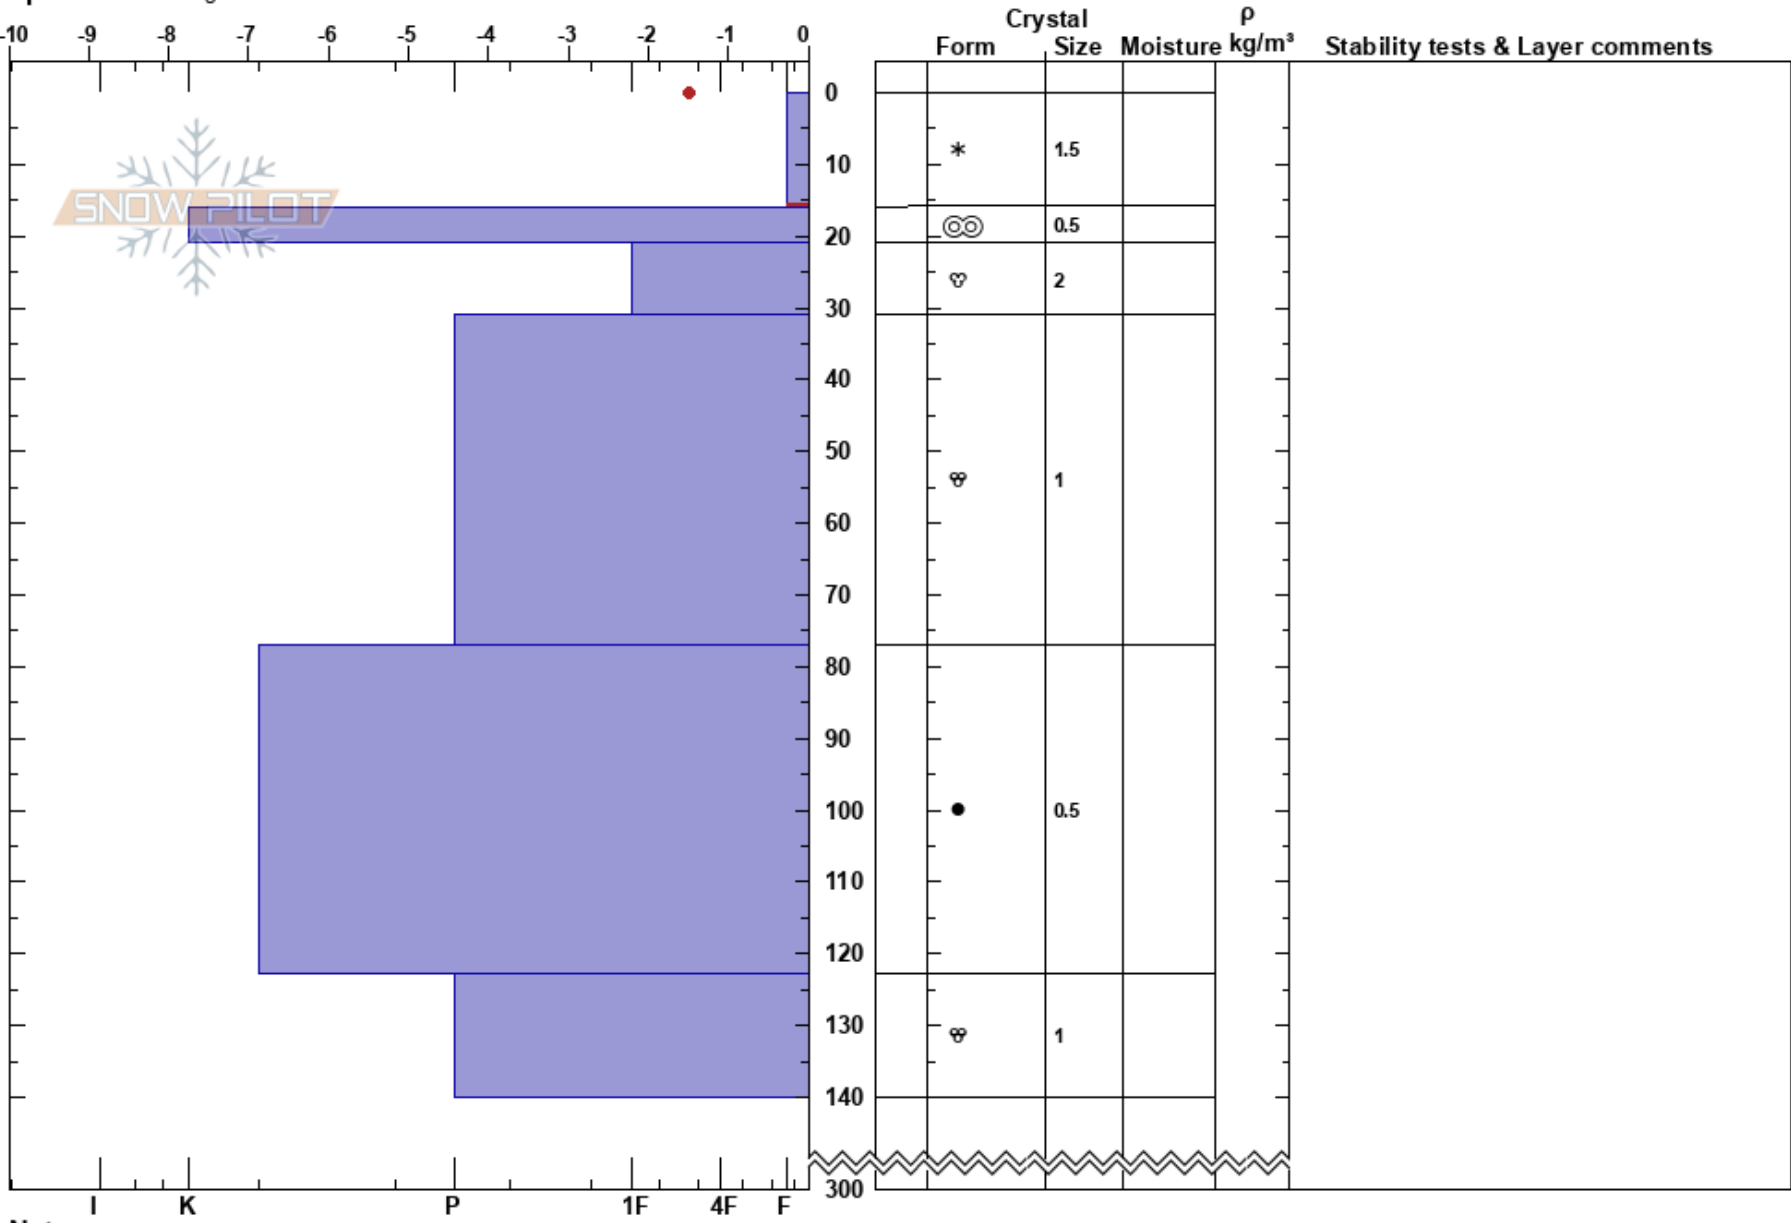

Lummi MBSS
North Cascades, West
WA

Ben Hannon
03/23/2018 - 11:00am
Co-ord: 48.86107N, -121.68151W
Slope Angle: 21°
Wind Loading: yes

Stability: **HS:300**
Air Temperature: -4°C
Sky Cover: OVC
Precipitation: S1
Wind: SW Light Breeze

Layer Notes:
0-16cm: Problematic layer

Elevation: 4250 ft
Aspect: NW
Specifics: Pit dug in a Ski Area

Notes: MBSS Heather Meadows Site.
Snowpack greater than 300 cm. Exceeded probe.