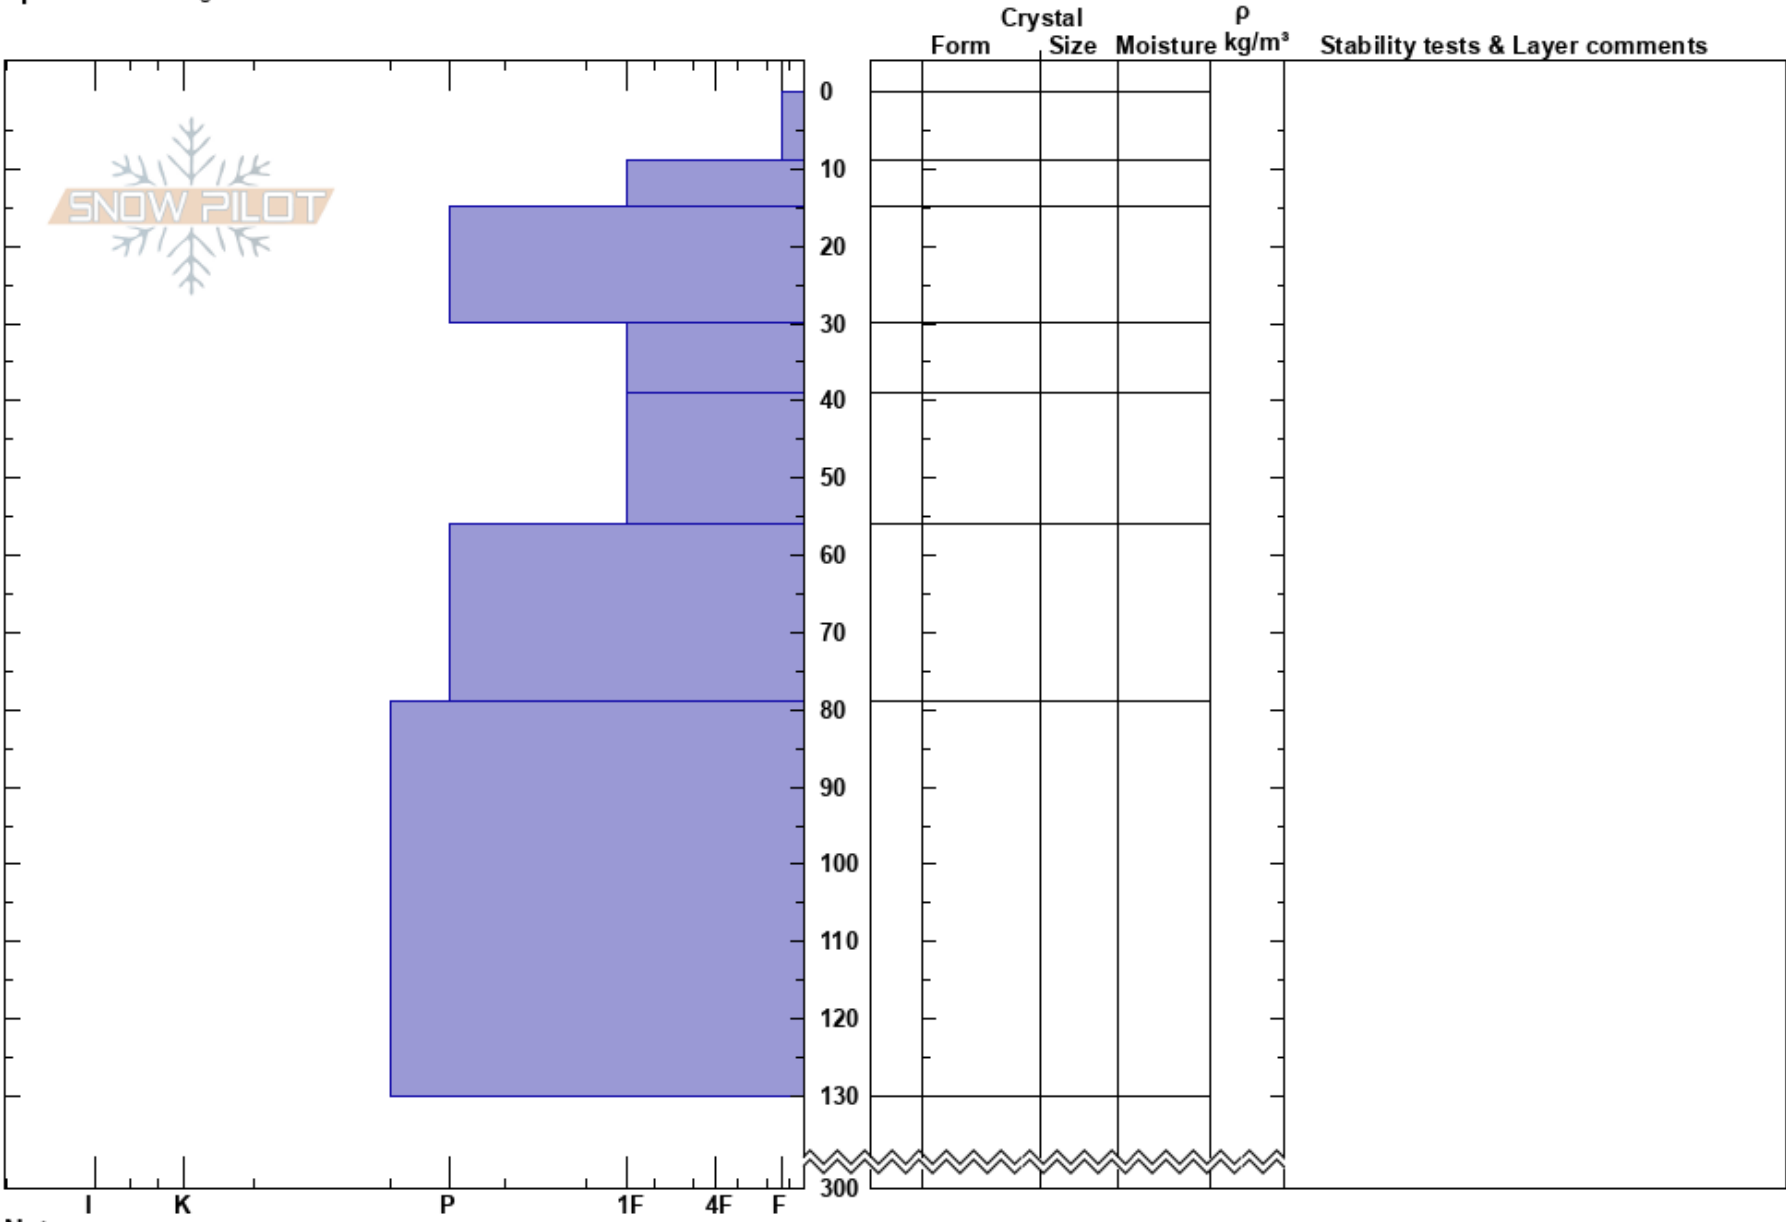

Steilacoom MBSS
North Cascades, West
WA

Ben Hannon
03/22/2018 - 10:30am
Co-ord: 48.86107N, -121.68151W
Slope Angle: 21°
Wind Loading: yes

Stability: **HS:300**
Air Temperature:
Sky Cover: OVC
Precipitation: S1
Wind: W Moderate

Layer Notes:
30-39cm: Problematic layer

Elevation: 4250 ft
Aspect: NW
Specifics: Pit dug in a Ski Area

Notes: MBSS Heather Meadows Site.
Snowpack greater than 300 cm. Exceeded probe.