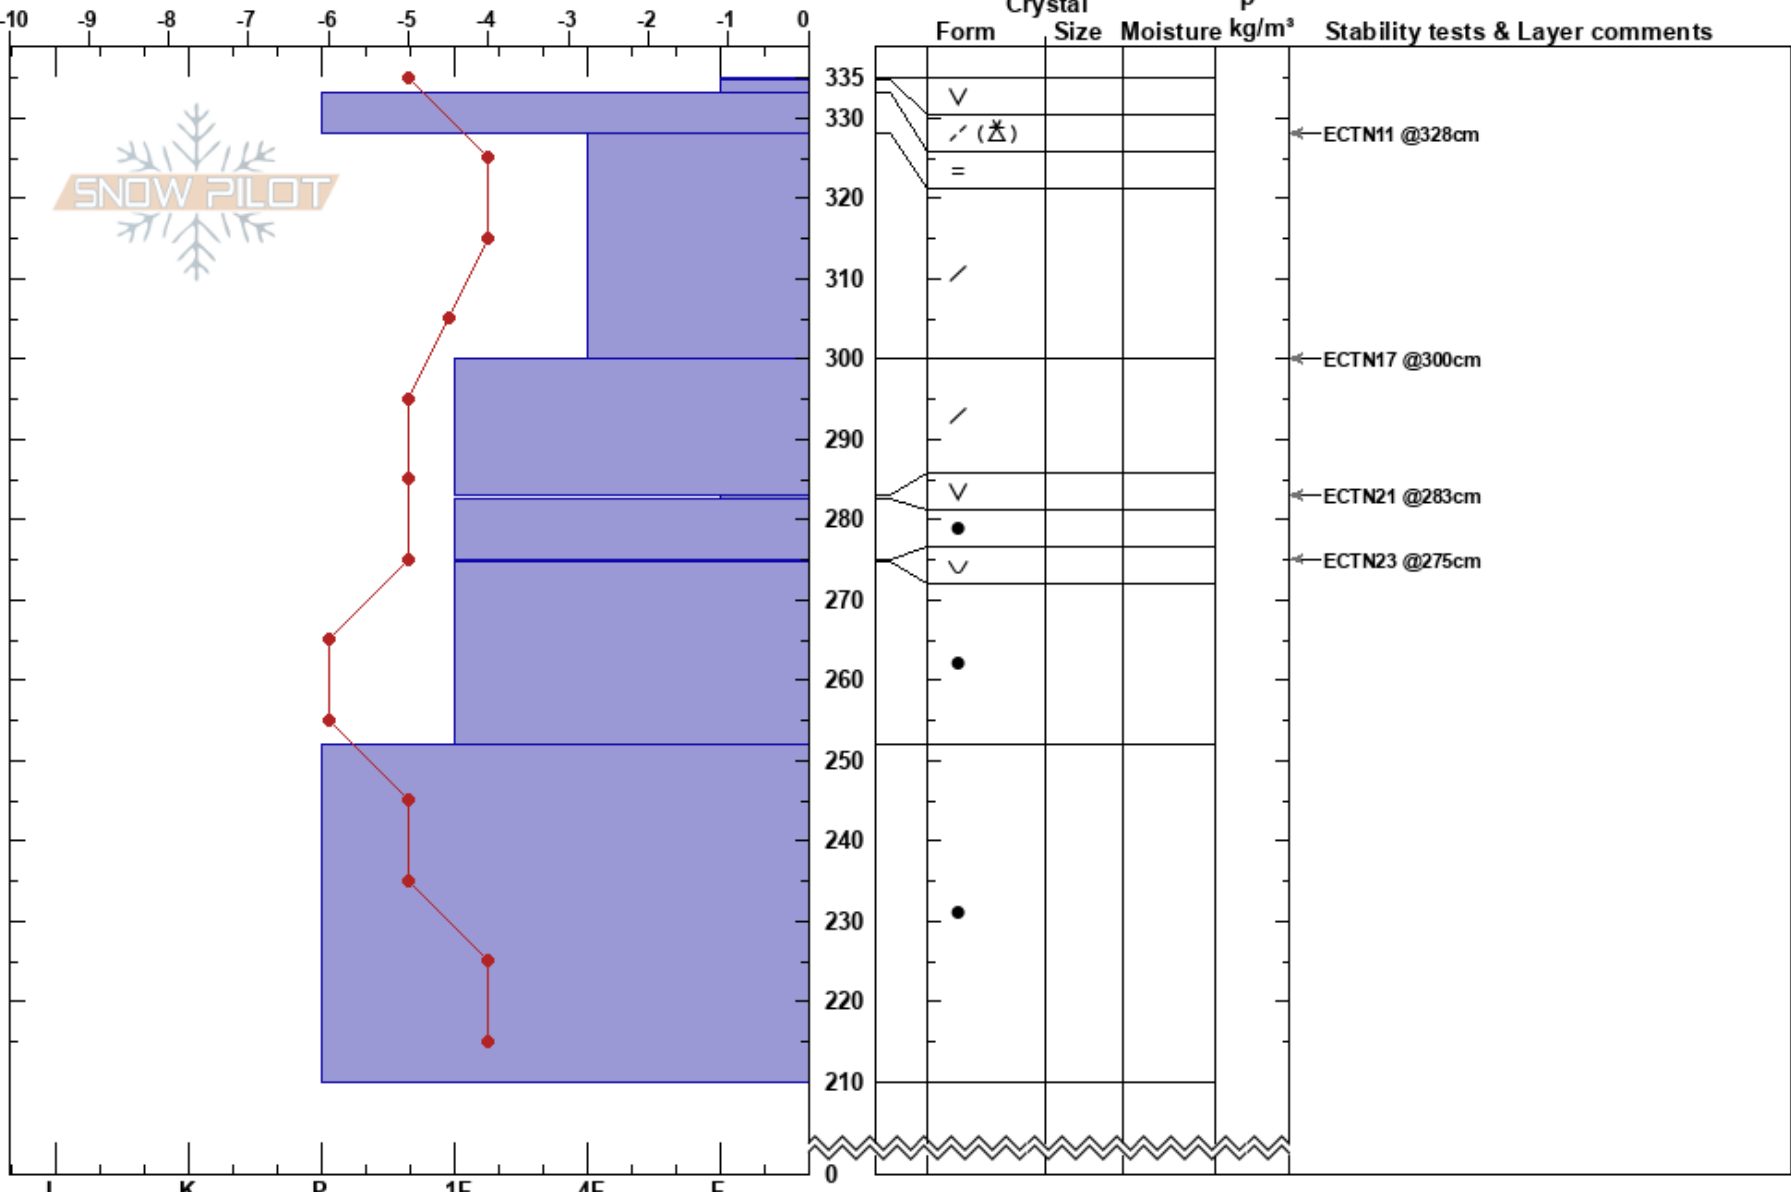

Stateline Ridge Corner  
 Bitterroot  
 MT  
 Elevation: 8100 ft  
 Aspect: 27°

Logan King  
 03/23/2018 - 10:45am  
 Co-ord: 45.70294N, -113.97252W  
 Slope Angle: 24°  
 Wind Loading: no

Stability: Good  
 Air Temperature: 1°C  
 Sky Cover: FEW  
 Precipitation: NO  
 Wind: S Strong

HS:335  
 PF: 32  
 283-282.5cm: Problematic layer

Specifics: Cracking; Recent avalanche activity on different slopes

Notes: