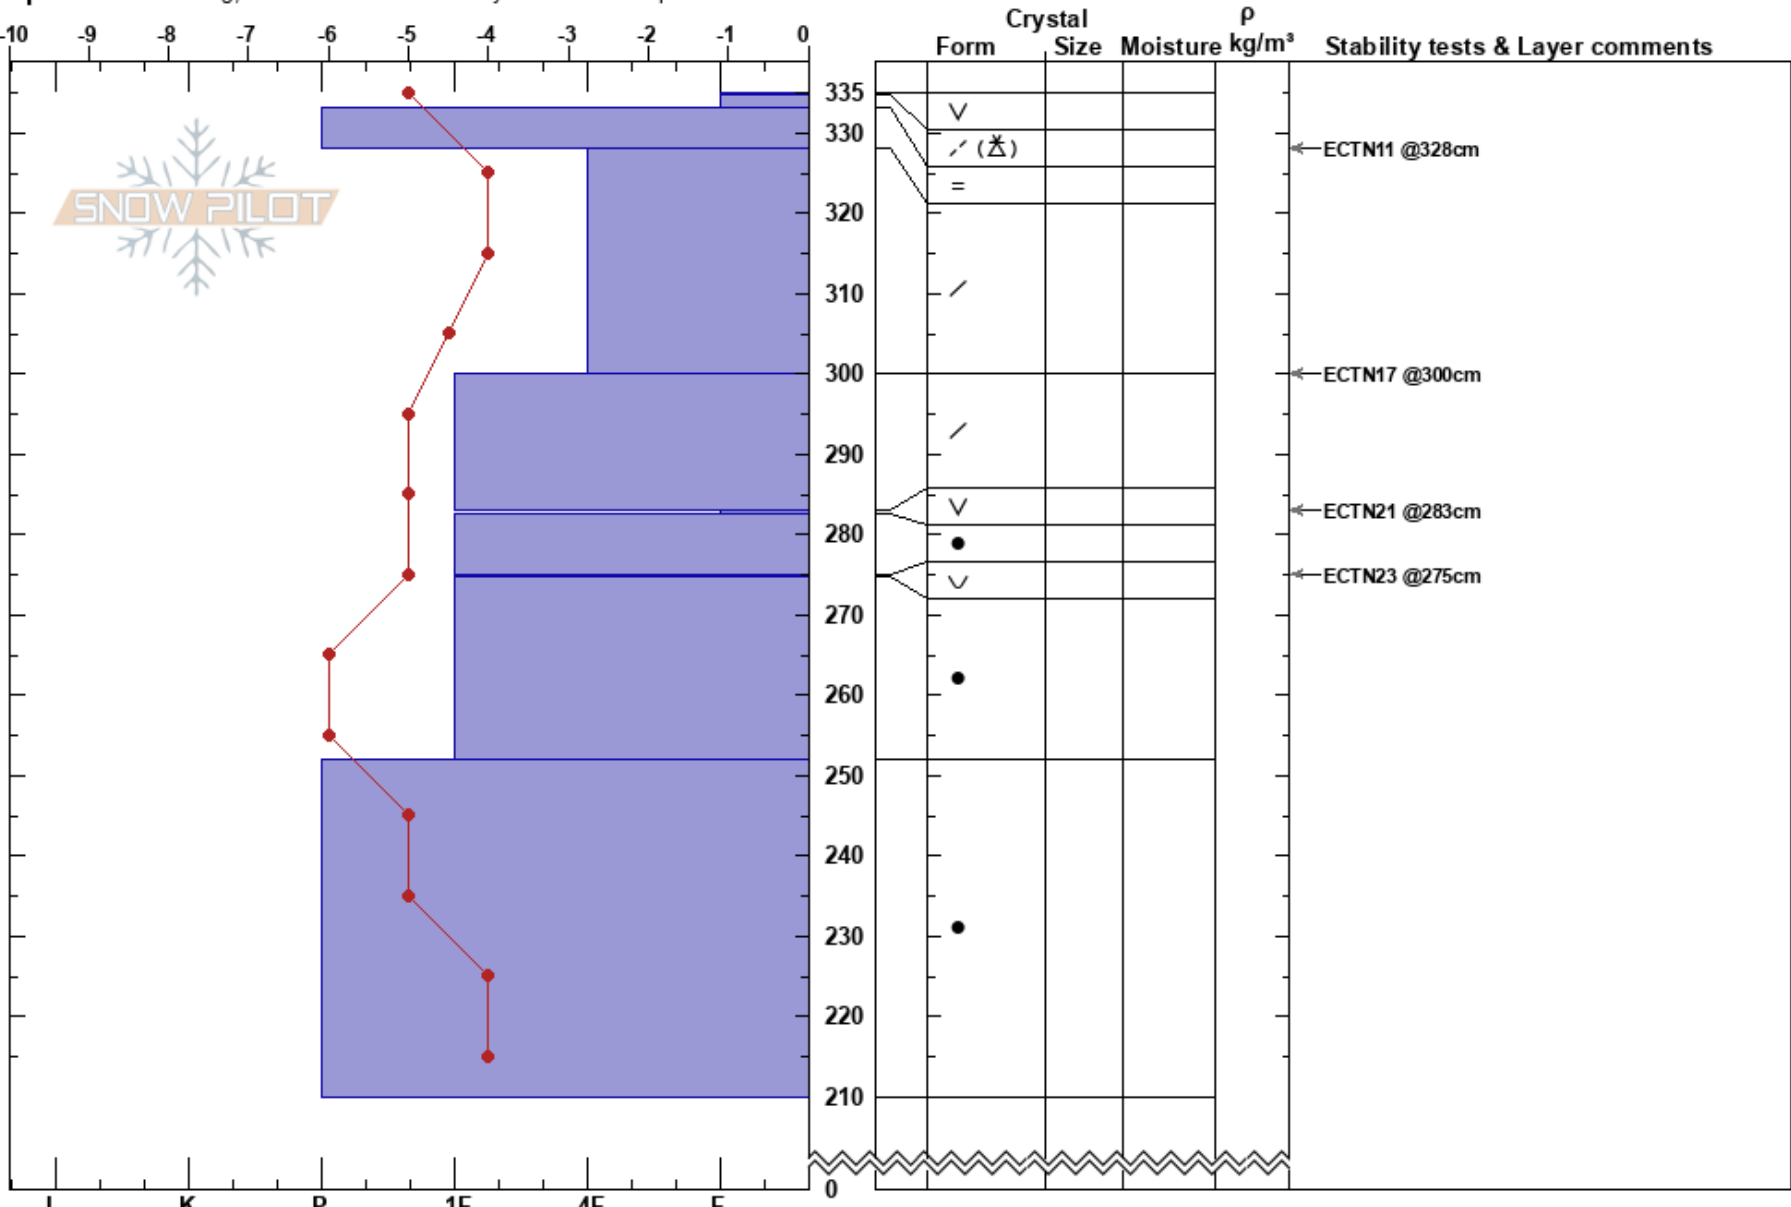

Stateline Ridge Corner  
 Bitterroot  
 MT  
 Elevation: 8100 ft  
 Aspect: 27°

Logan King  
 03/23/2018 - 10:45am  
 Co-ord: 45.70294N, -113.97252W  
 Slope Angle: 24°  
 Wind Loading: no

Stability: Good  
 Air Temperature: 1°C  
 Sky Cover: FEW  
 Precipitation: NO  
 Wind: S Strong

HS:335  
 PF: 32  
 283-282.5cm: Problematic layer

Specifics: Cracking; Recent avalanche activity on different slopes

Notes: