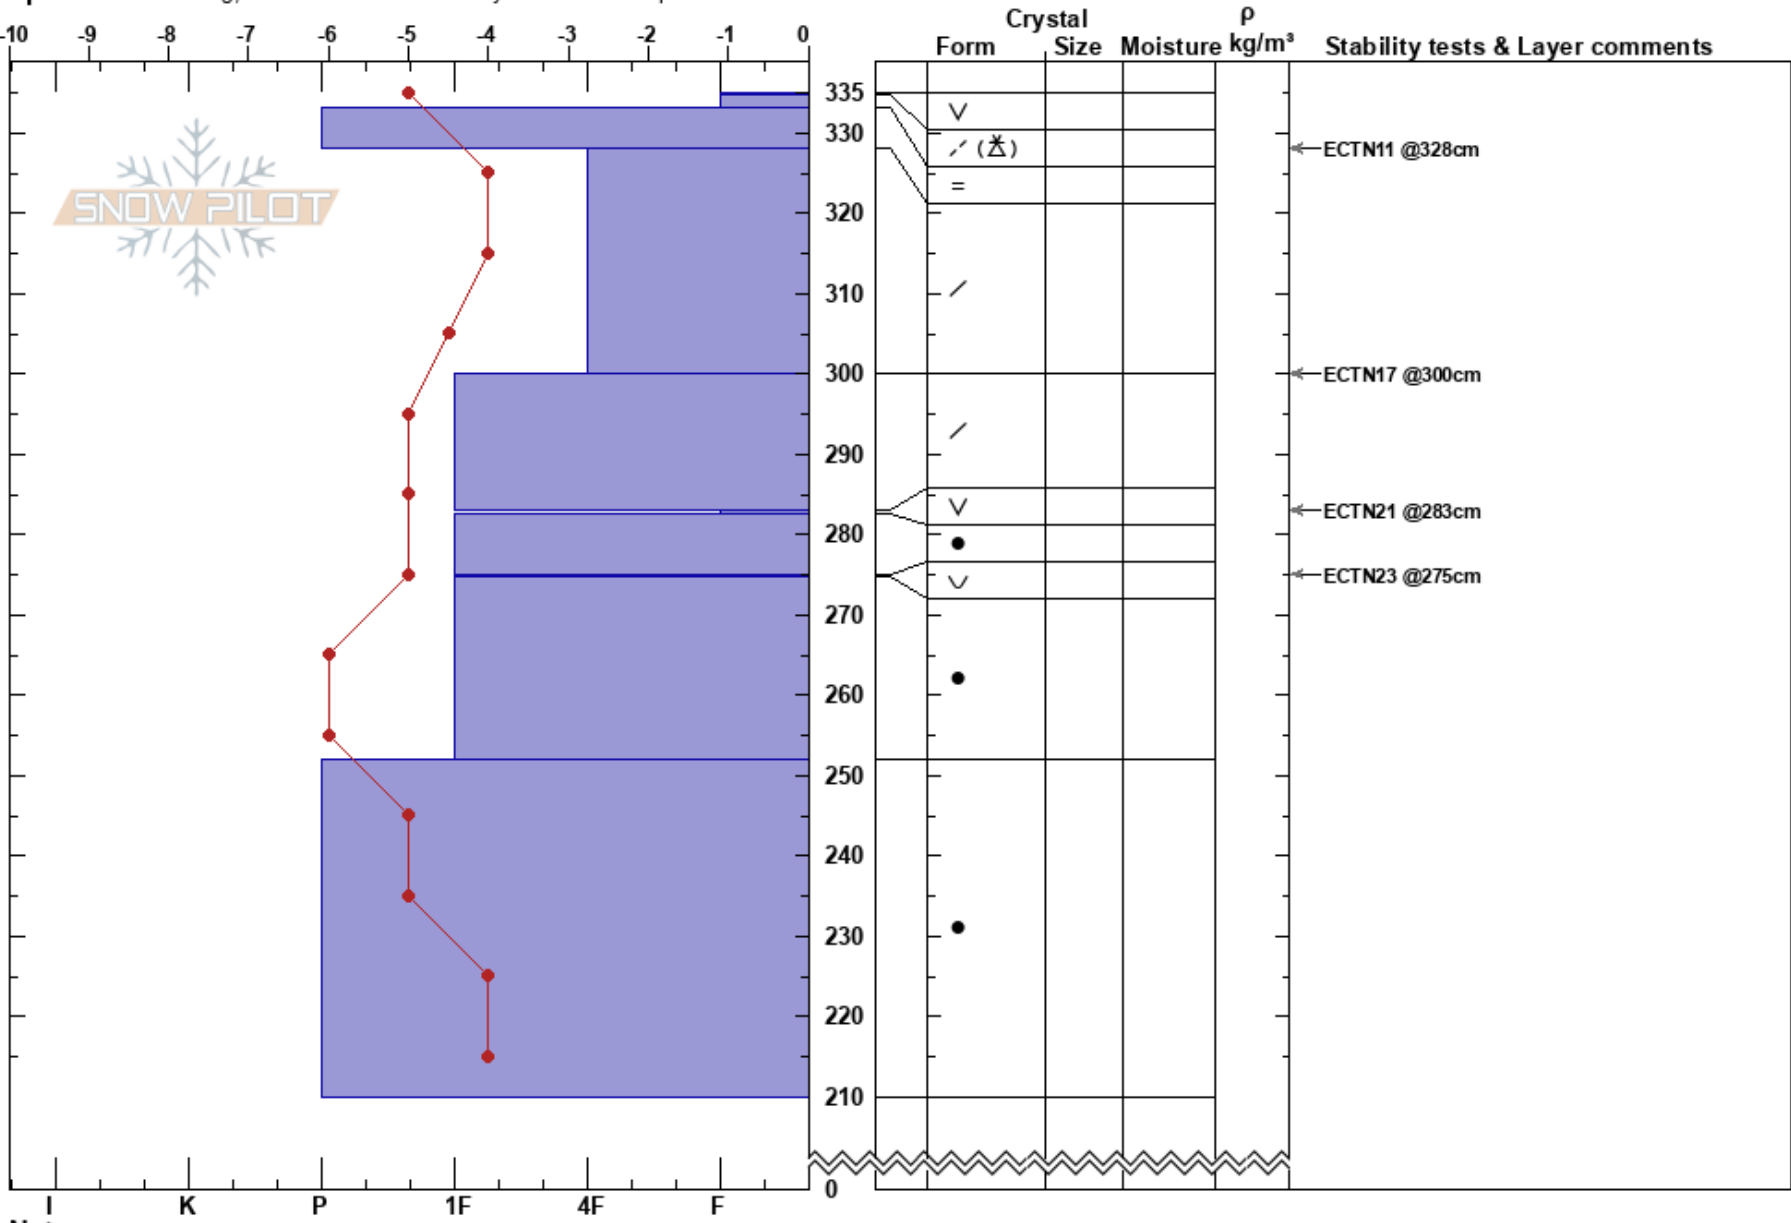

Stateline Ridge Corner
 Bitterroot
 MT
 Elevation: 8100 ft
 Aspect: 27°

Logan King
 03/23/2018 - 10:45am
 Co-ord: 45.70294N, -113.97252W
 Slope Angle: 24°
 Wind Loading: no

Stability: Good
 Air Temperature: 1°C
 Sky Cover: FEW
 Precipitation: NO
 Wind: S Strong

HS:335
 PF: 32
 283-282.5cm: Problematic layer

Specifics: Cracking; Recent avalanche activity on different slopes

Notes: