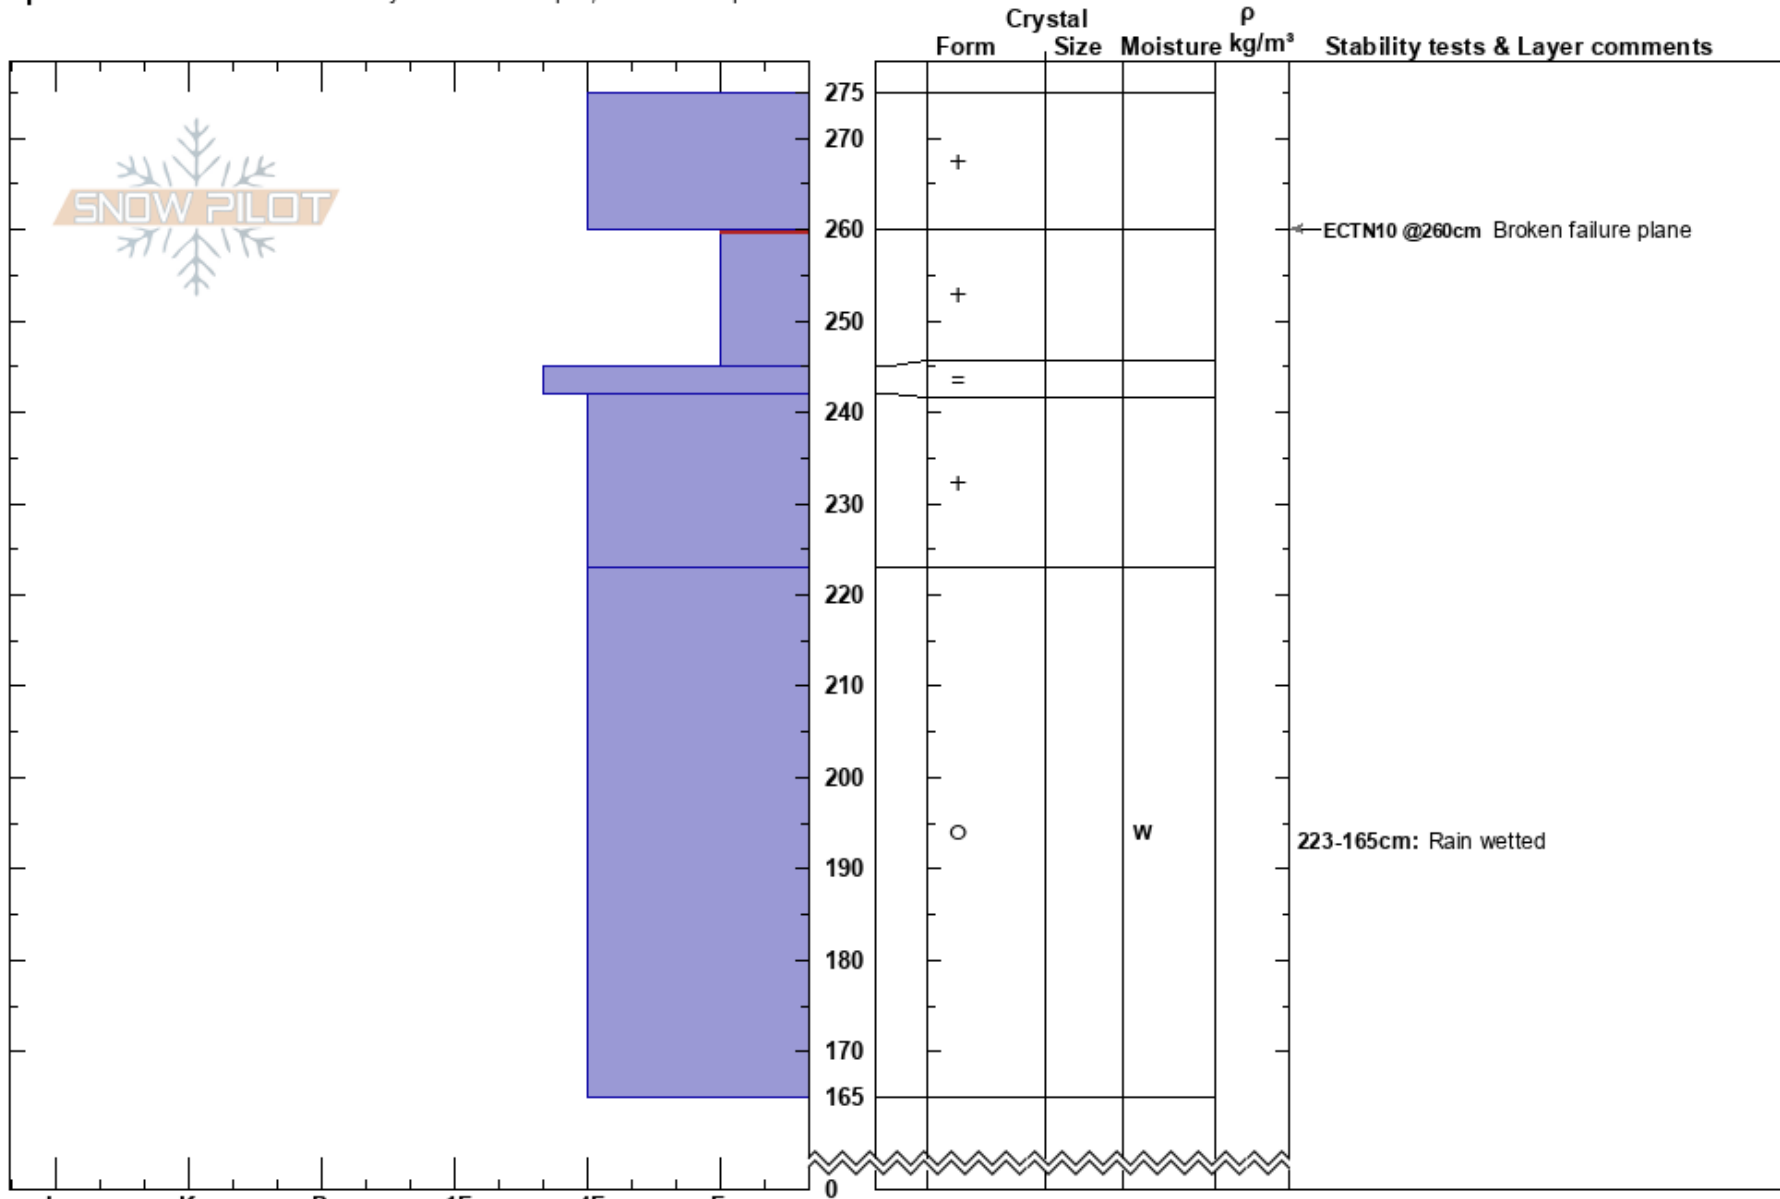

Hidden Peak
 Central Sierra
 CA
Elevation: 8150 ft
Aspect: 42°

Brandon Schwartz
 03/23/2018 - 10:50am
Co-ord: 38.98027N, -120.11783W
Slope Angle: 23°
Wind Loading: no

Stability: Good
Air Temperature:
Sky Cover: FEW
Precipitation: NO
Wind: SW Strong

HS: 275
PS: 15
 260-245cm: Problematic layer
 223-165cm: Rain wetted

Specifics: Recent avalanche activity on different slopes; We skied slope

Notes: Pit dug in below treeline, bordering on near treeline terrain. Test pit looking for any signs of residual storm slab instability.