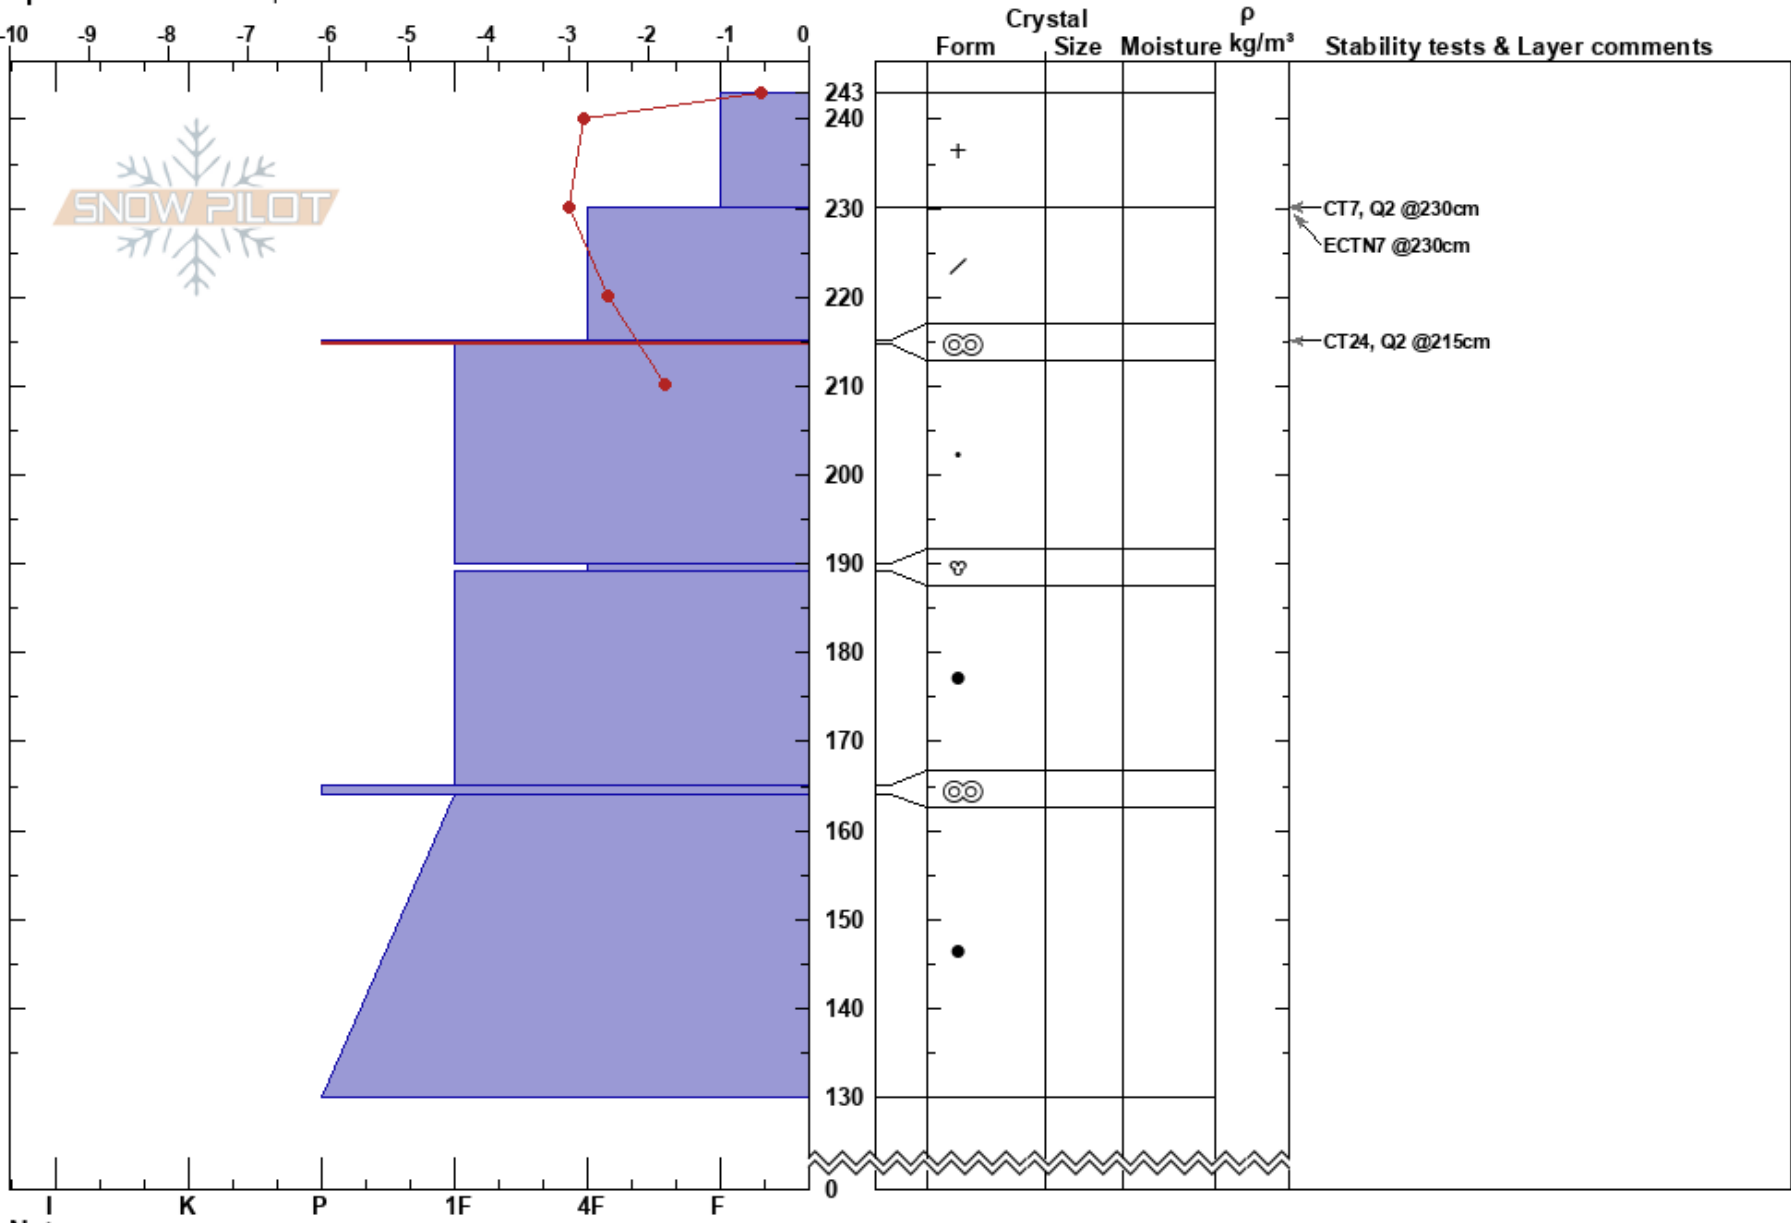

Rattlesnake
 Rattlesnake Mtns
 MT
 Elevation: 7100 ft
 Aspect: 25°
 Specifics: We skied slope

Greg Anderson
 03/21/2018 - 12:15pm
 Co-ord:
 Slope Angle: 20°
 Wind Loading: previous

Stability: **HS:243**
 Air Temperature: 2°C PF: 20 215-214.7cm: Problematic layer
 Sky Cover: BKN
 Precipitation: NO
 Wind: S Calm