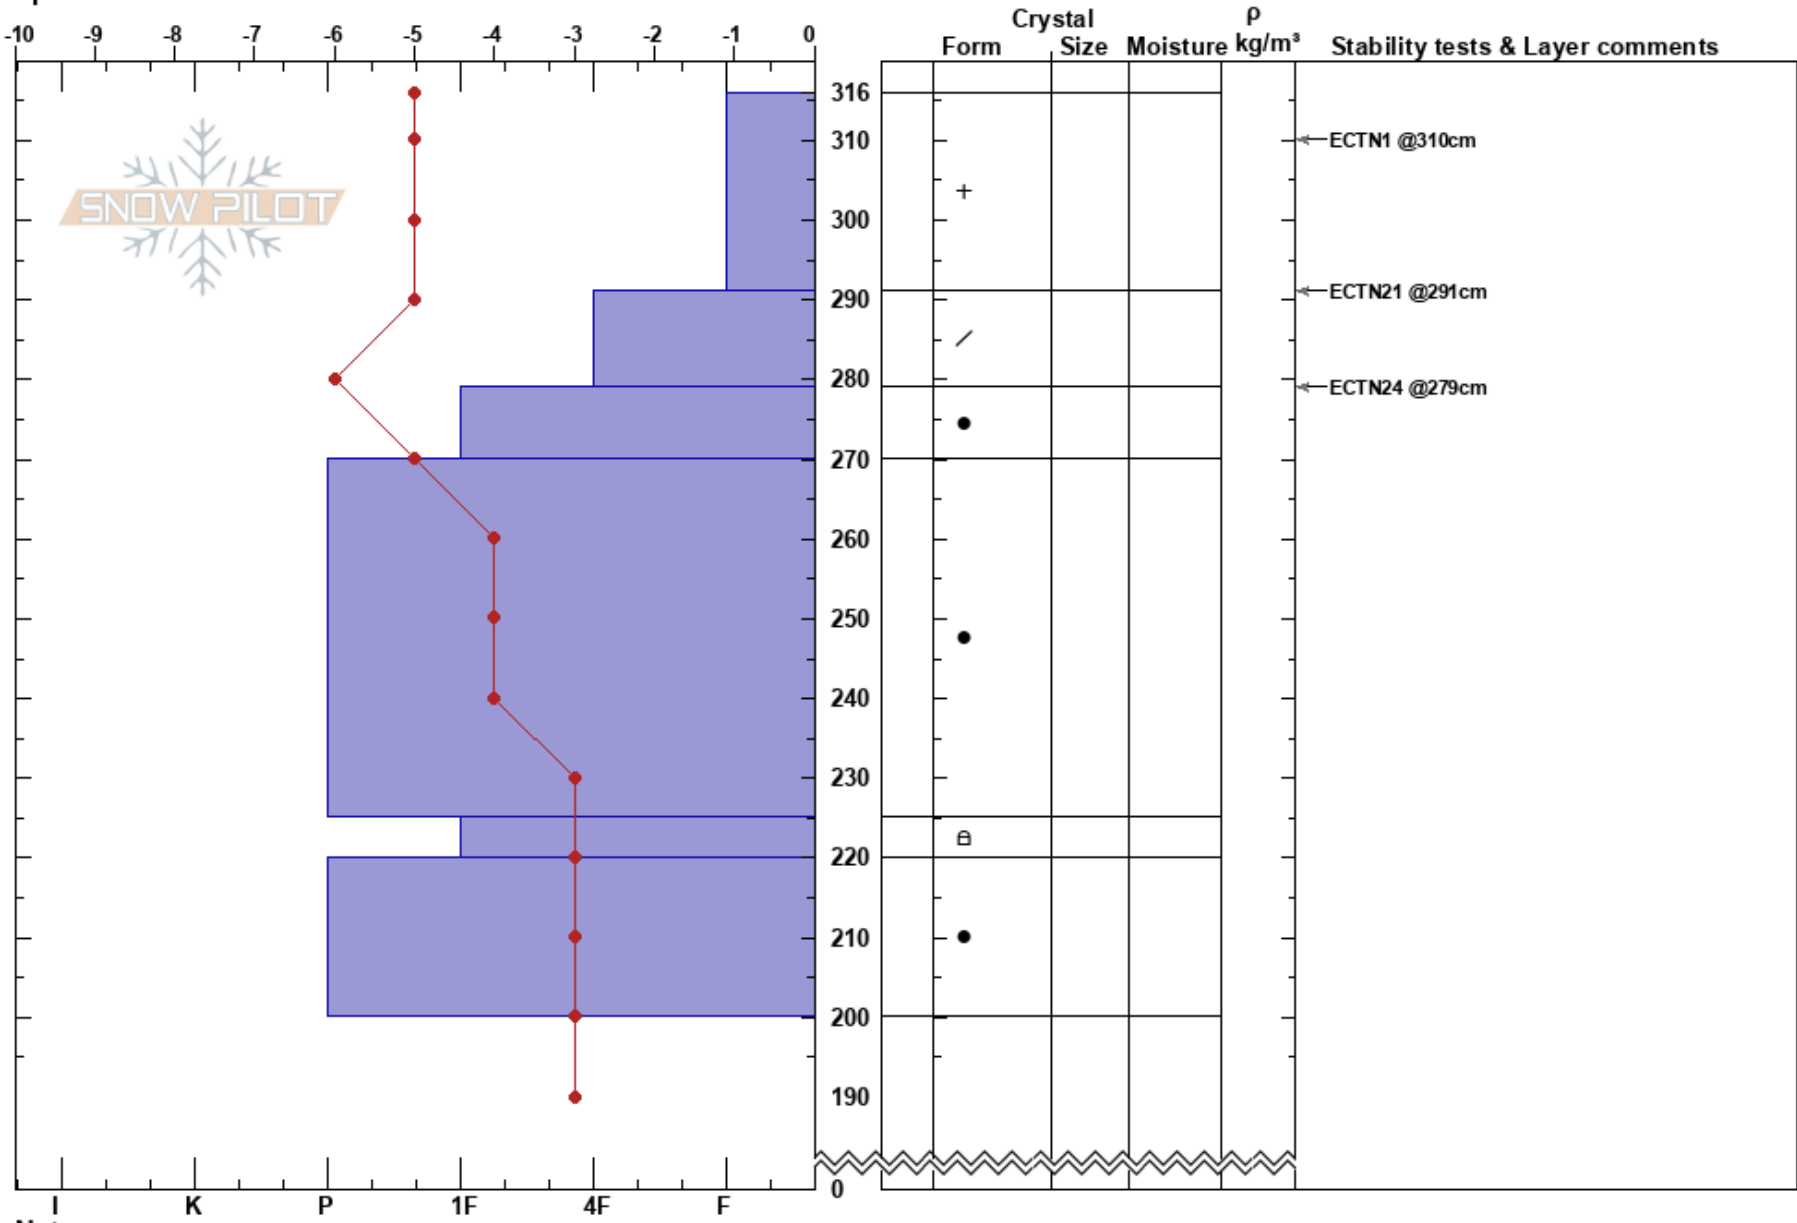

Spruce Creek
 Bitterroot
 MT
 Elevation: 7000 ft
 Aspect: 48°
 Specifics:

Logan King
 03/21/2018 - 11:15am
 Co-ord: 46.58117N, -114.40064W
 Slope Angle: 28°
 Wind Loading: previous

Stability:
 Air Temperature: 0.5°C
 Sky Cover: BKN
 Precipitation: S1
 Wind: S Light Breeze

HS:316
 PF: 40
 Layer Notes:

Notes: