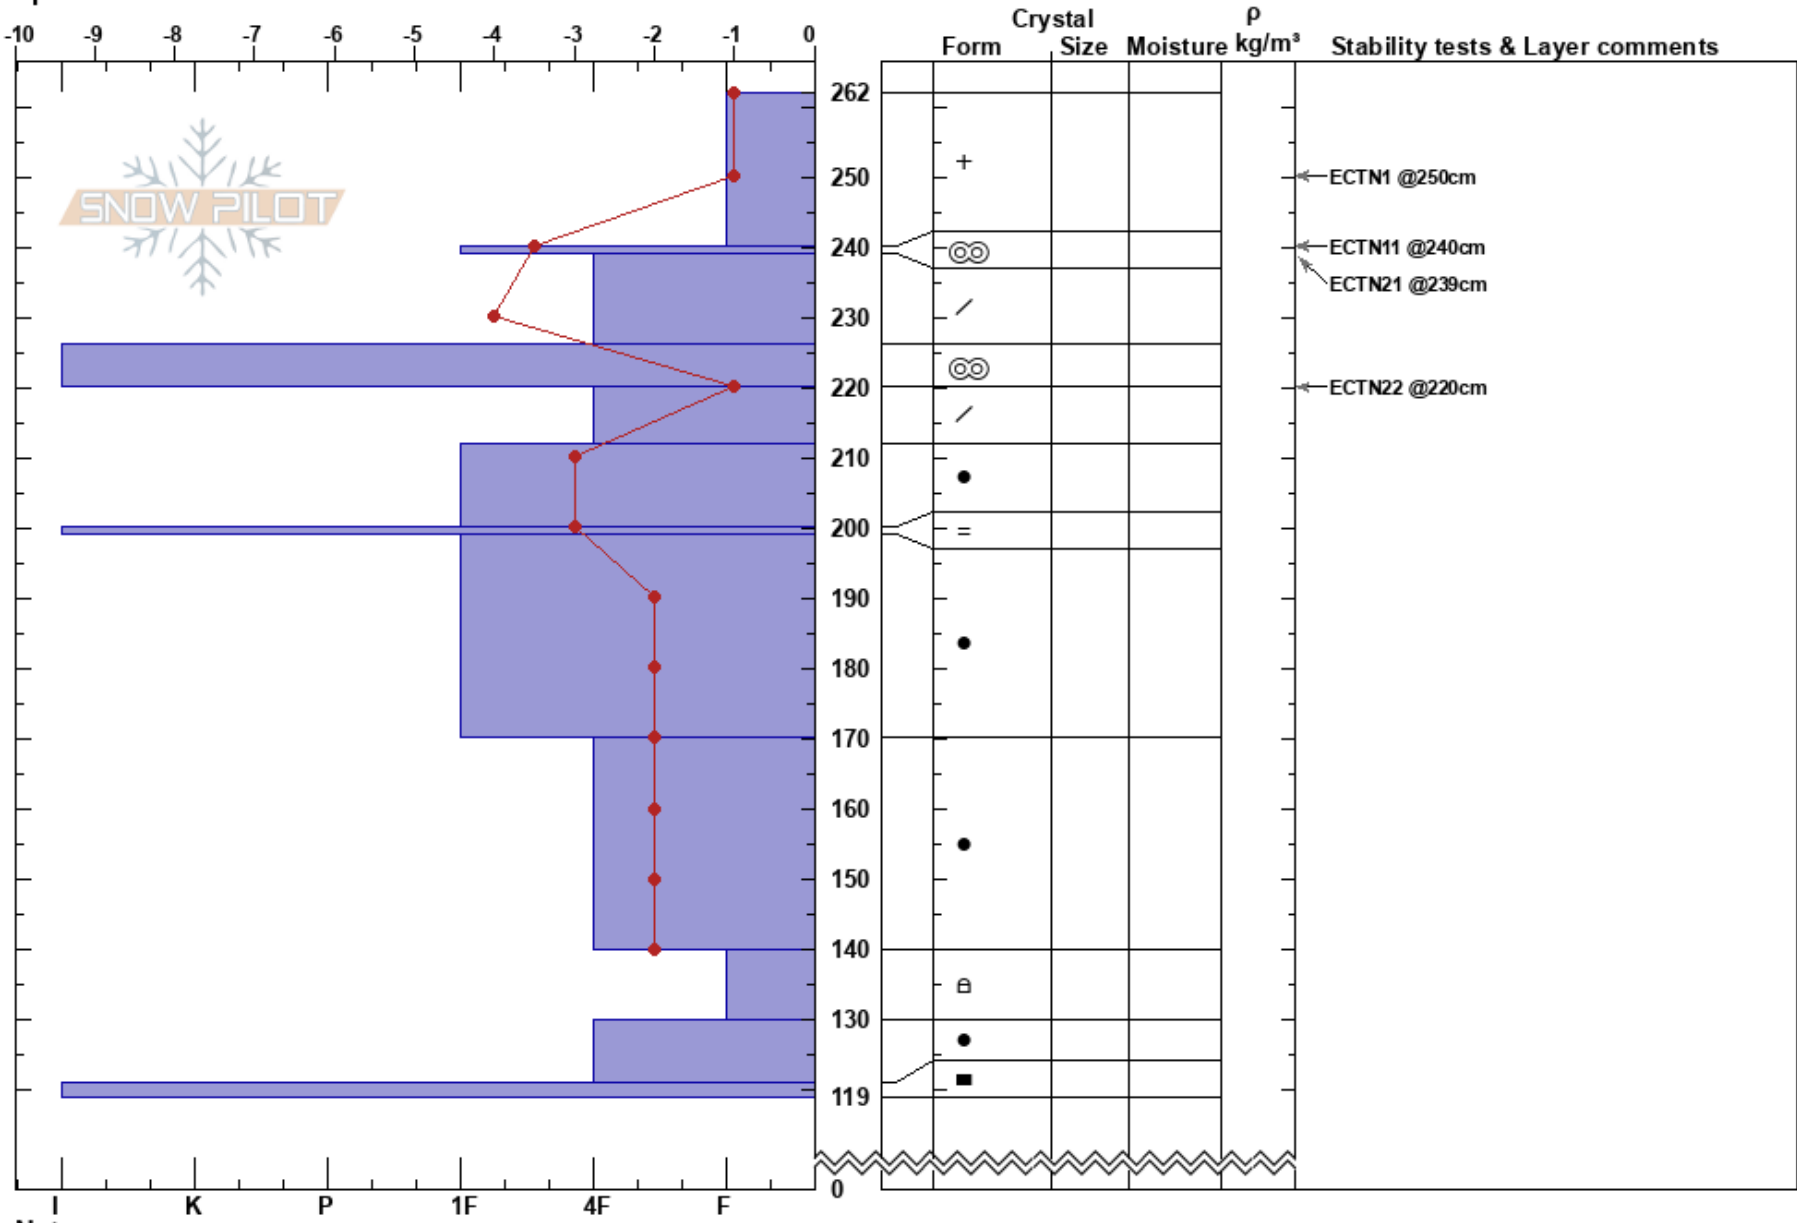

East Shots Rankin Lake
 Rattlesnake Mtns
 MT
 Elevation: 7400 ft
 Aspect: 102°
 Specifics:

Logan King
 03/19/2018 - 11:00am
 Co-ord: 47.03434N, -113.98834W
 Slope Angle: 28°
 Wind Loading: no

Stability: Good
 Air Temperature: -3°C
 Sky Cover: X
 Precipitation: NO
 Wind: Calm

HS:262
 PS: 28
 Layer Notes:

Notes: