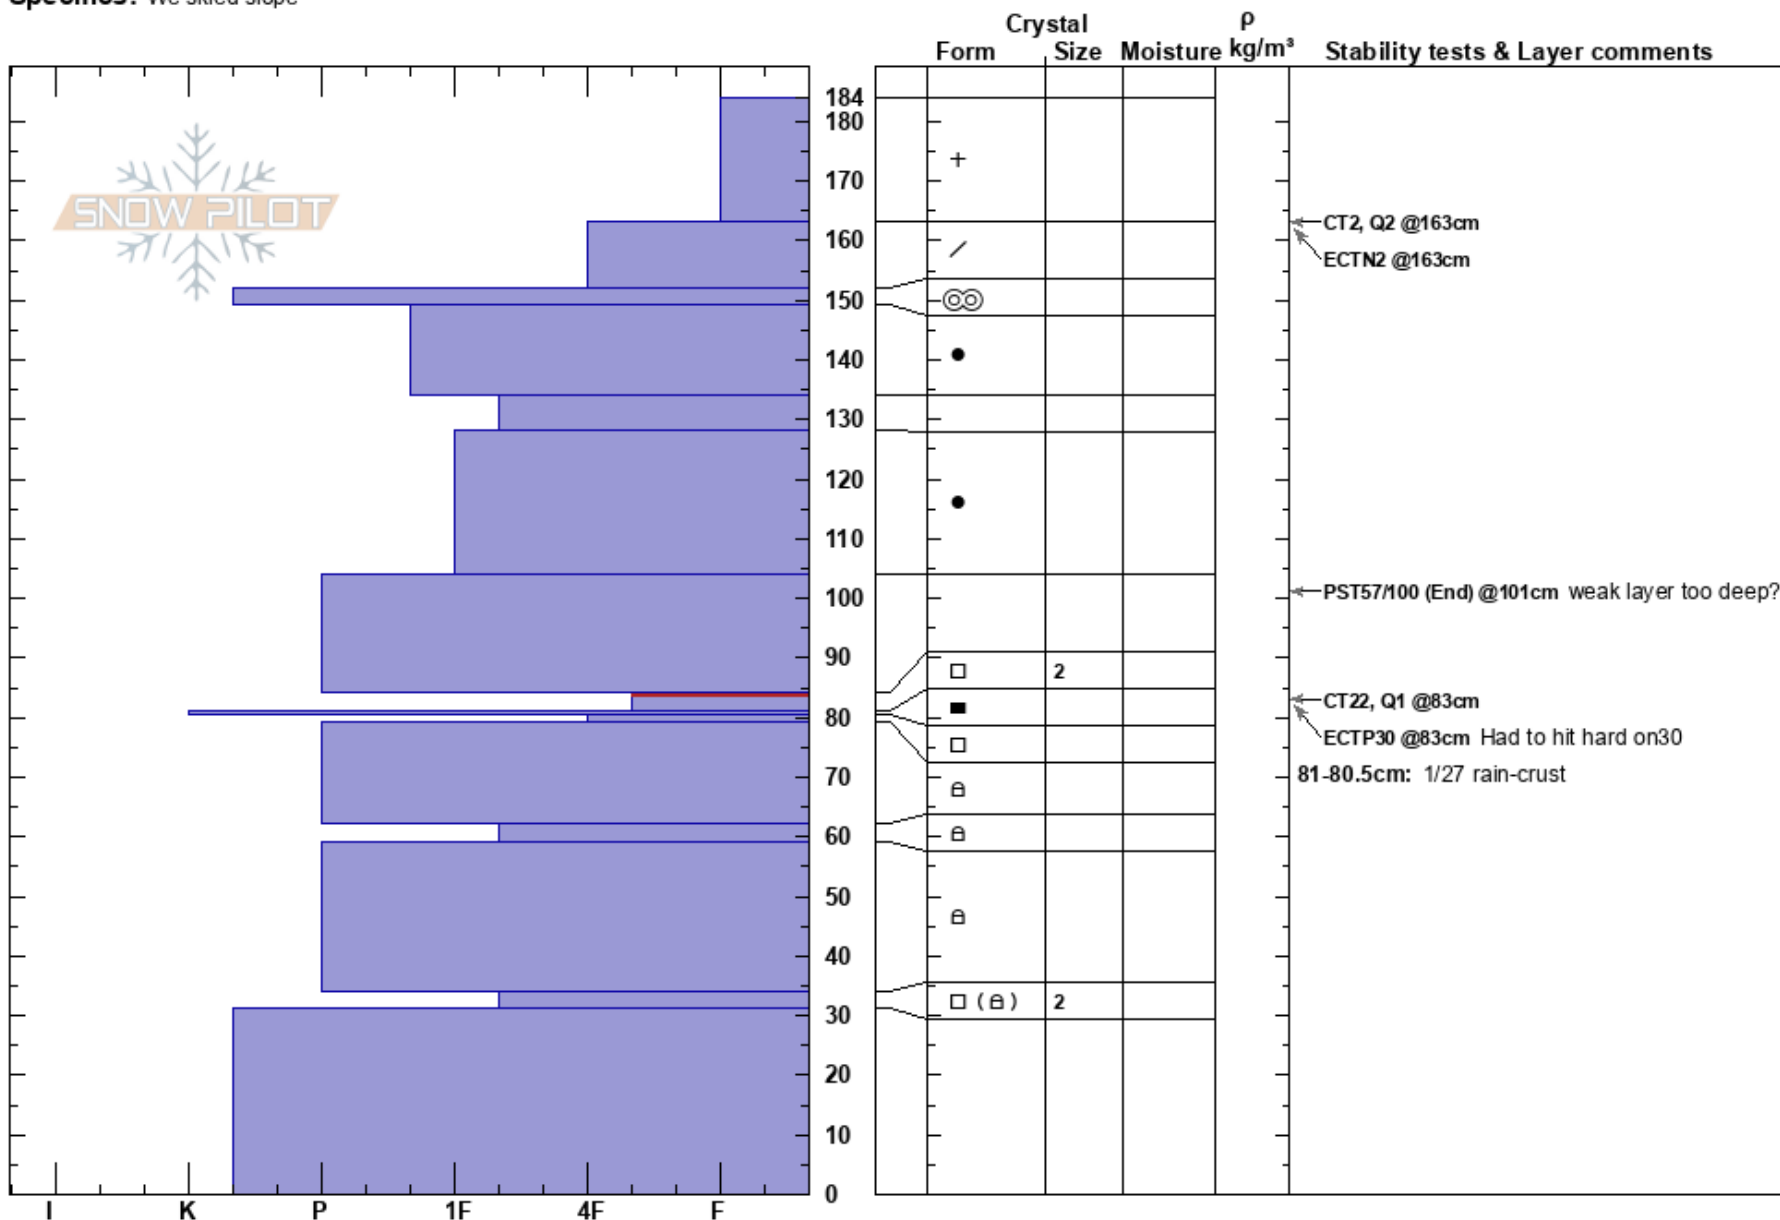

Magog, East Bench  
 Bear River Range  
 UT  
 Elevation: 8820 ft  
 Aspect: NE  
 Specifics: We skied slope

toby weed  
 03/18/2018 - 4:00pm  
 Co-ord: 41.91270N, -111.65037W  
 Slope Angle: 32°  
 Wind Loading: yes

Stability: Good HS: 184  
 Air Temperature: 23°F PS: 20  
 Sky Cover: BKN  
 Precipitation: S1  
 Wind: NW Moderate  
 84-81cm: Problematic layer  
 81-80.5cm: 1/27 rain-crust

Notes: not so sure about test accuracy due to depth of weak layer >100 cm deep...hard to perform tests.