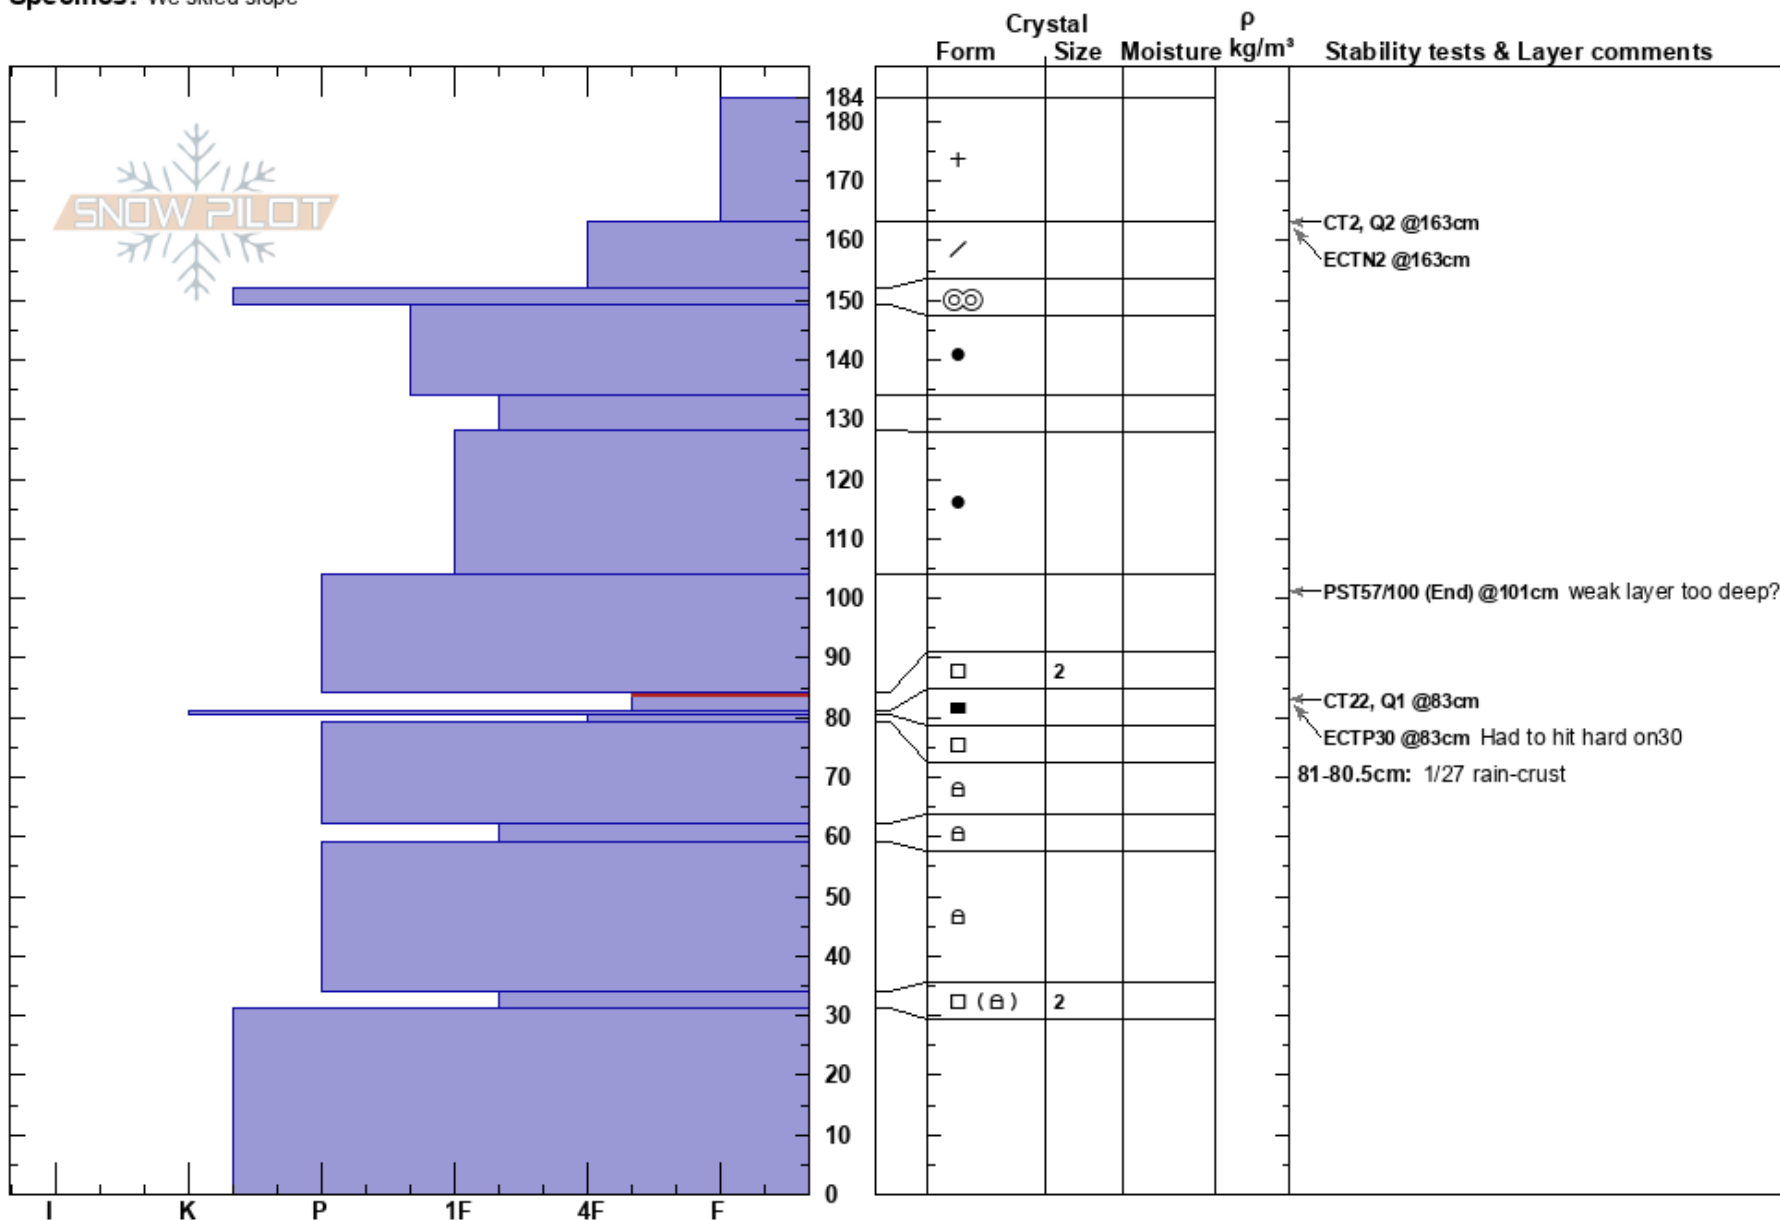

Magog, East Bench
 Bear River Range
 UT
 Elevation: 8820 ft
 Aspect: NE
 Specifics: We skied slope

toby weed
 03/18/2018 - 4:00pm
 Co-ord: 41.91270N, -111.65037W
 Slope Angle: 32°
 Wind Loading: yes

Stability: Good HS: 184
 Air Temperature: 23°F PS: 20
 Sky Cover: BKN
 Precipitation: S1
 Wind: NW Moderate
 84-81cm: Problematic layer
 81-80.5cm: 1/27 rain-crust

Notes: not so sure about test accuracy due to depth of weak layer >100 cm deep...hard to perform tests.