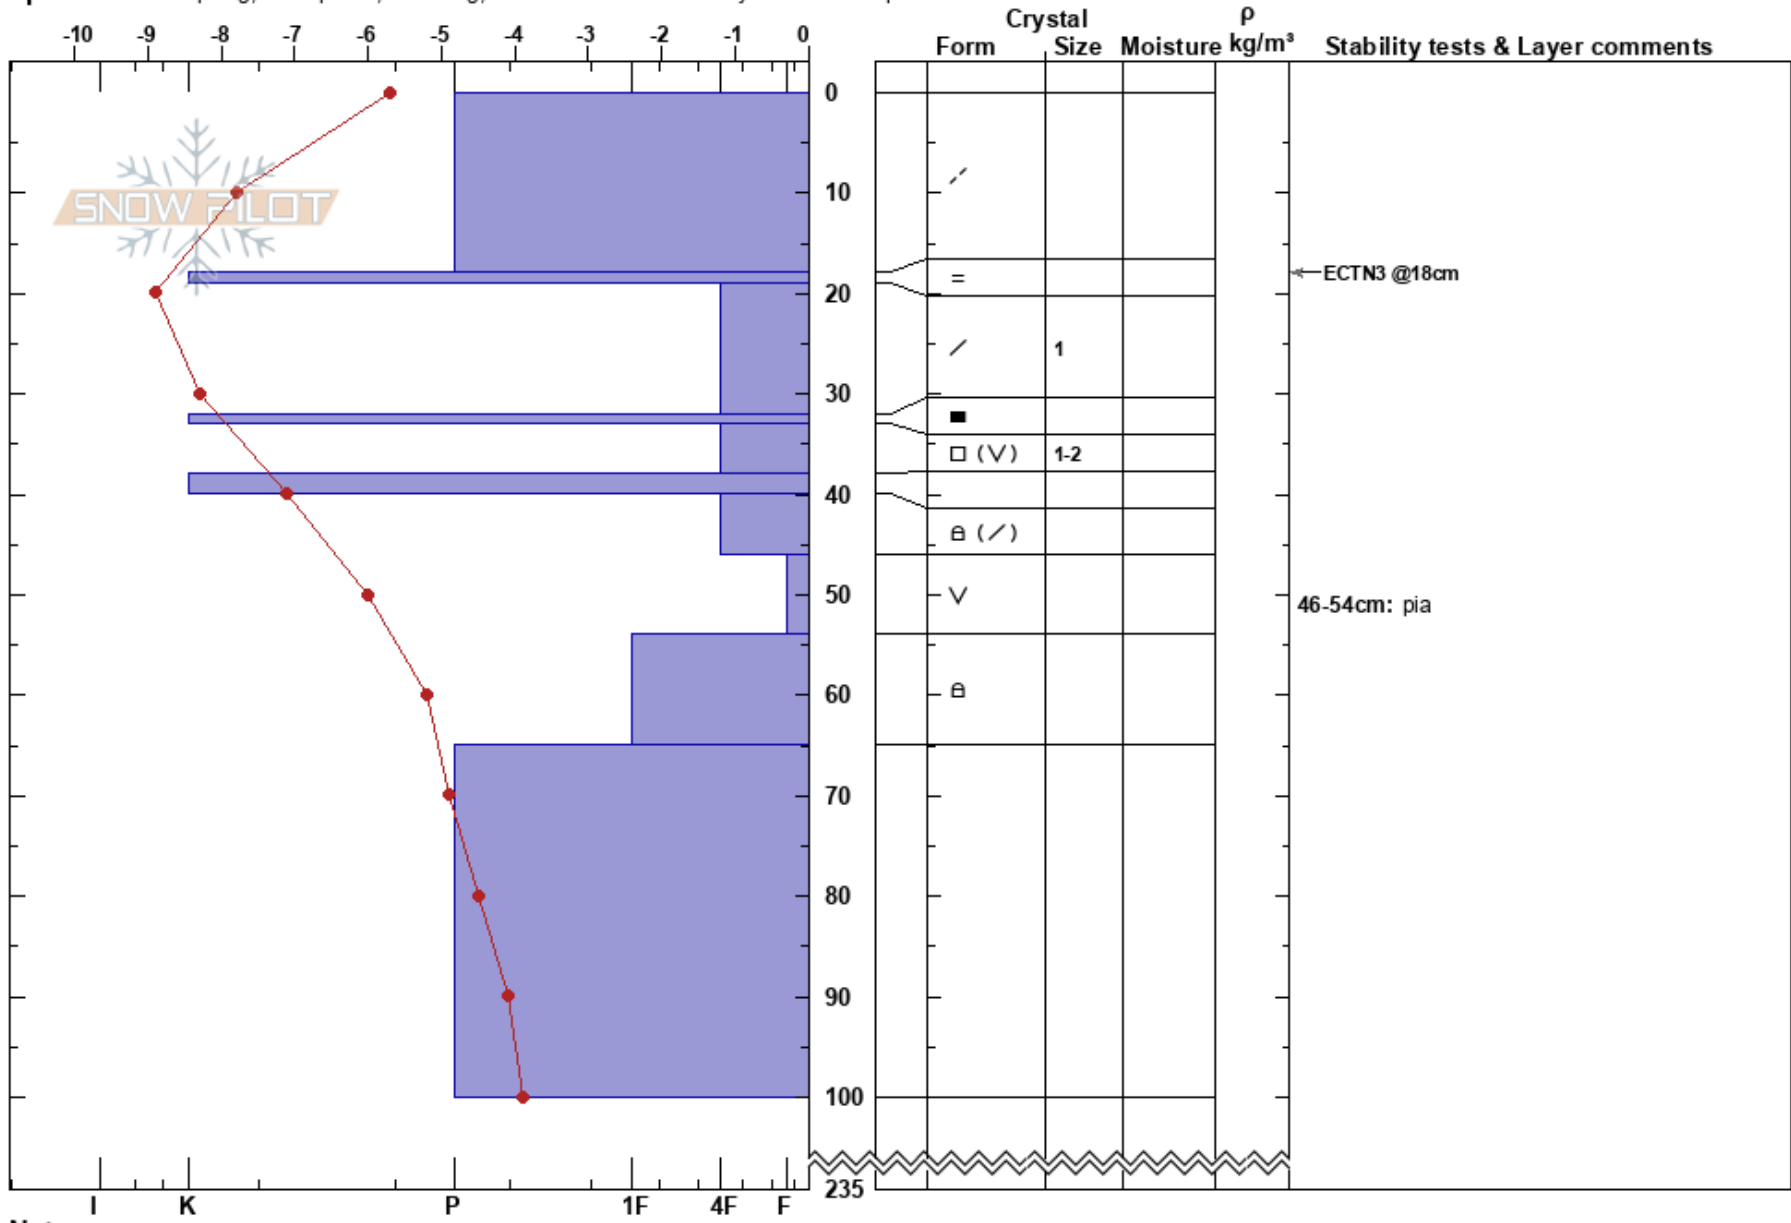

Ollarsvallen Anåfjälle
 Funäsfjällen
 Sweden
 Elevation: 950 m
 Aspect: SE

Ola Amell
 18/03/2018 - 10:30
 Co-ord: 62.58603N, 12.81527W
 Slope Angle: 26°
 Wind Loading: yes

Stability: Very Poor
 Air Temperature: -5.3°C
 Sky Cover: BKN
 Precipitation: S-1
 Wind: W Moderate

HS:235
 PF: 50
 Layer Notes:
 19-32cm: Problematic layer
 46-54cm: pia

Specifics: Collapsing, widespread; Cracking; Recent avalanche activity on similar slopes

Notes: