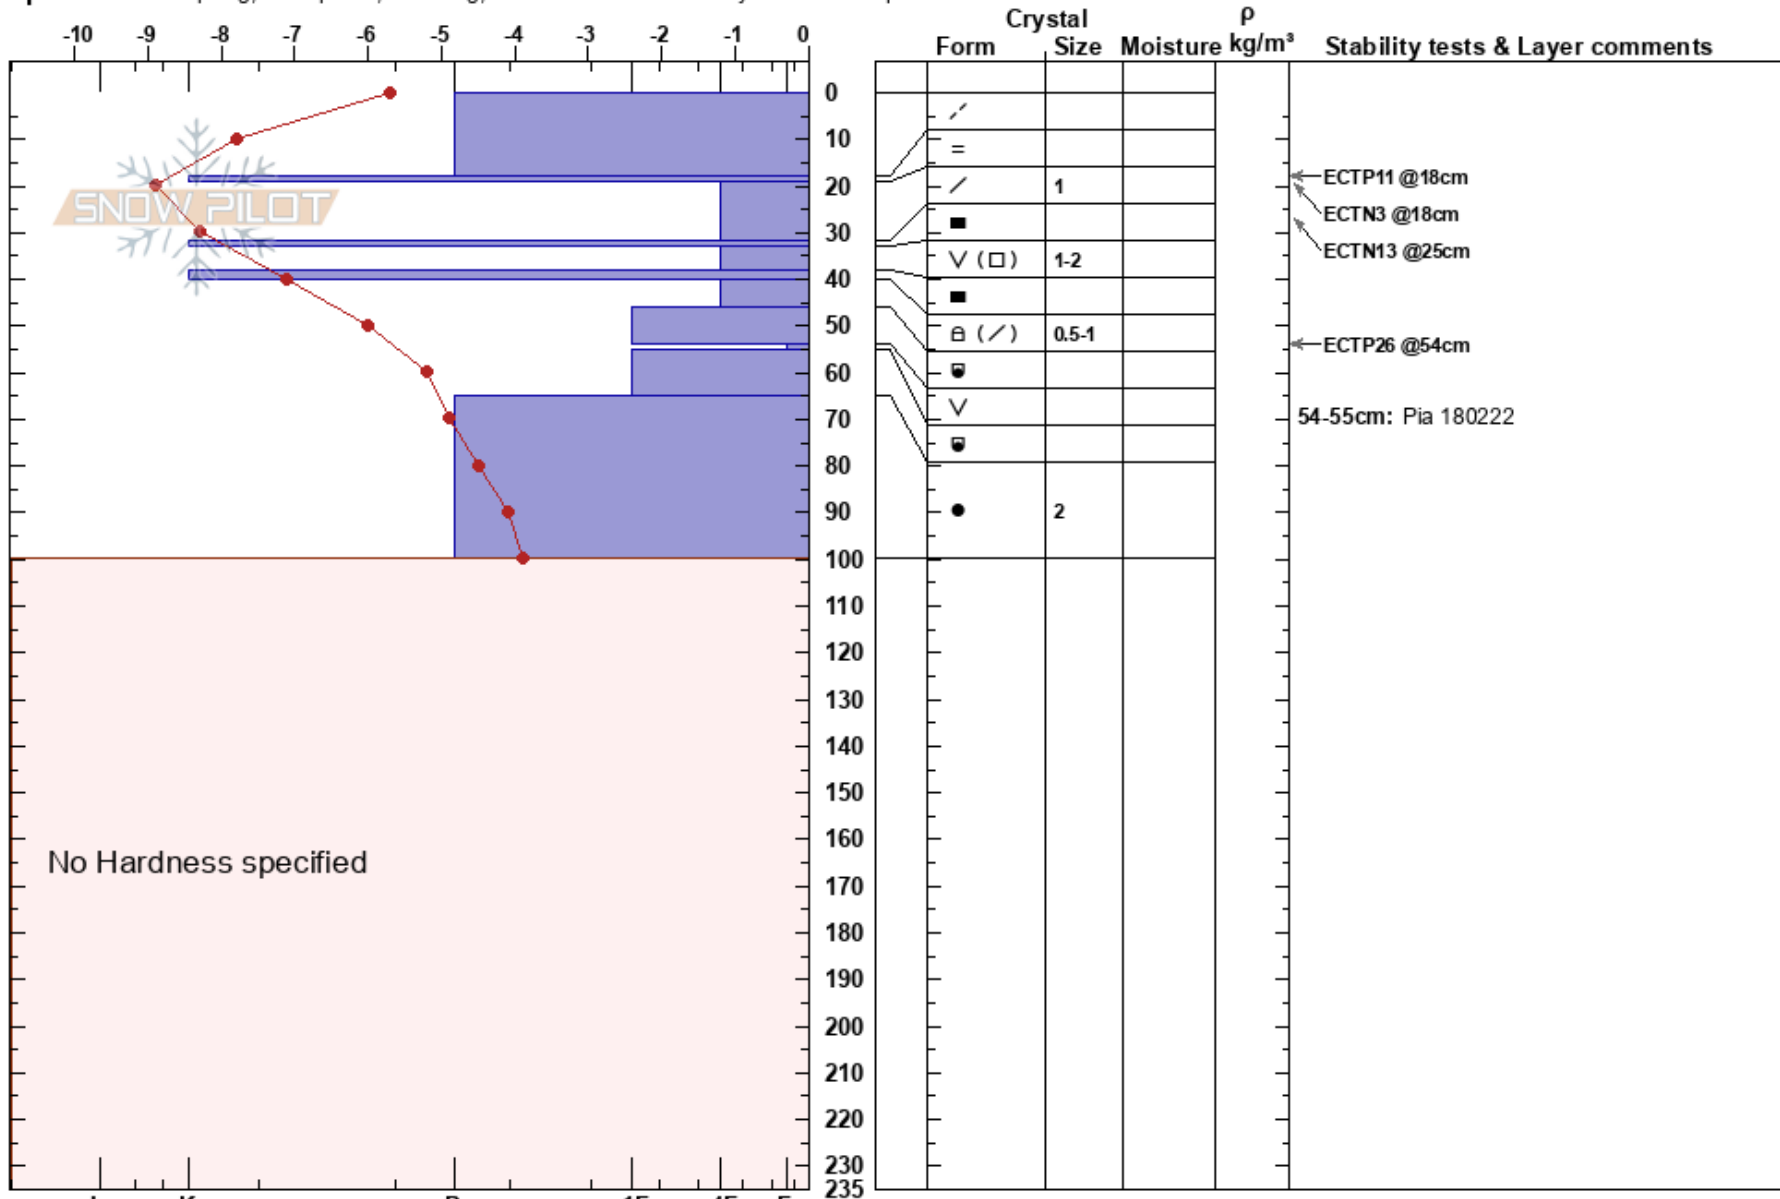

Ollarsvallen Anåfjälle
 Funäsfjällen
 Sweden
 Elevation: 950 m
 Aspect: SE

Ola Amell
 18/03/2018 - 10:30
 Co-ord: 62.58603N, 12.81527W
 Slope Angle: 26°
 Wind Loading: yes

Stability: Very Poor
 Air Temperature: -5.3°C
 Sky Cover: BKN
 Precipitation: S-1
 Wind: W Moderate

HS:235
 PF: 50
 19-32cm: Problematic layer
 54-55cm: Pia 180222

Specifics: Collapsing, widespread; Cracking; Recent avalanche activity on similar slopes

No Hardness specified

Notes: