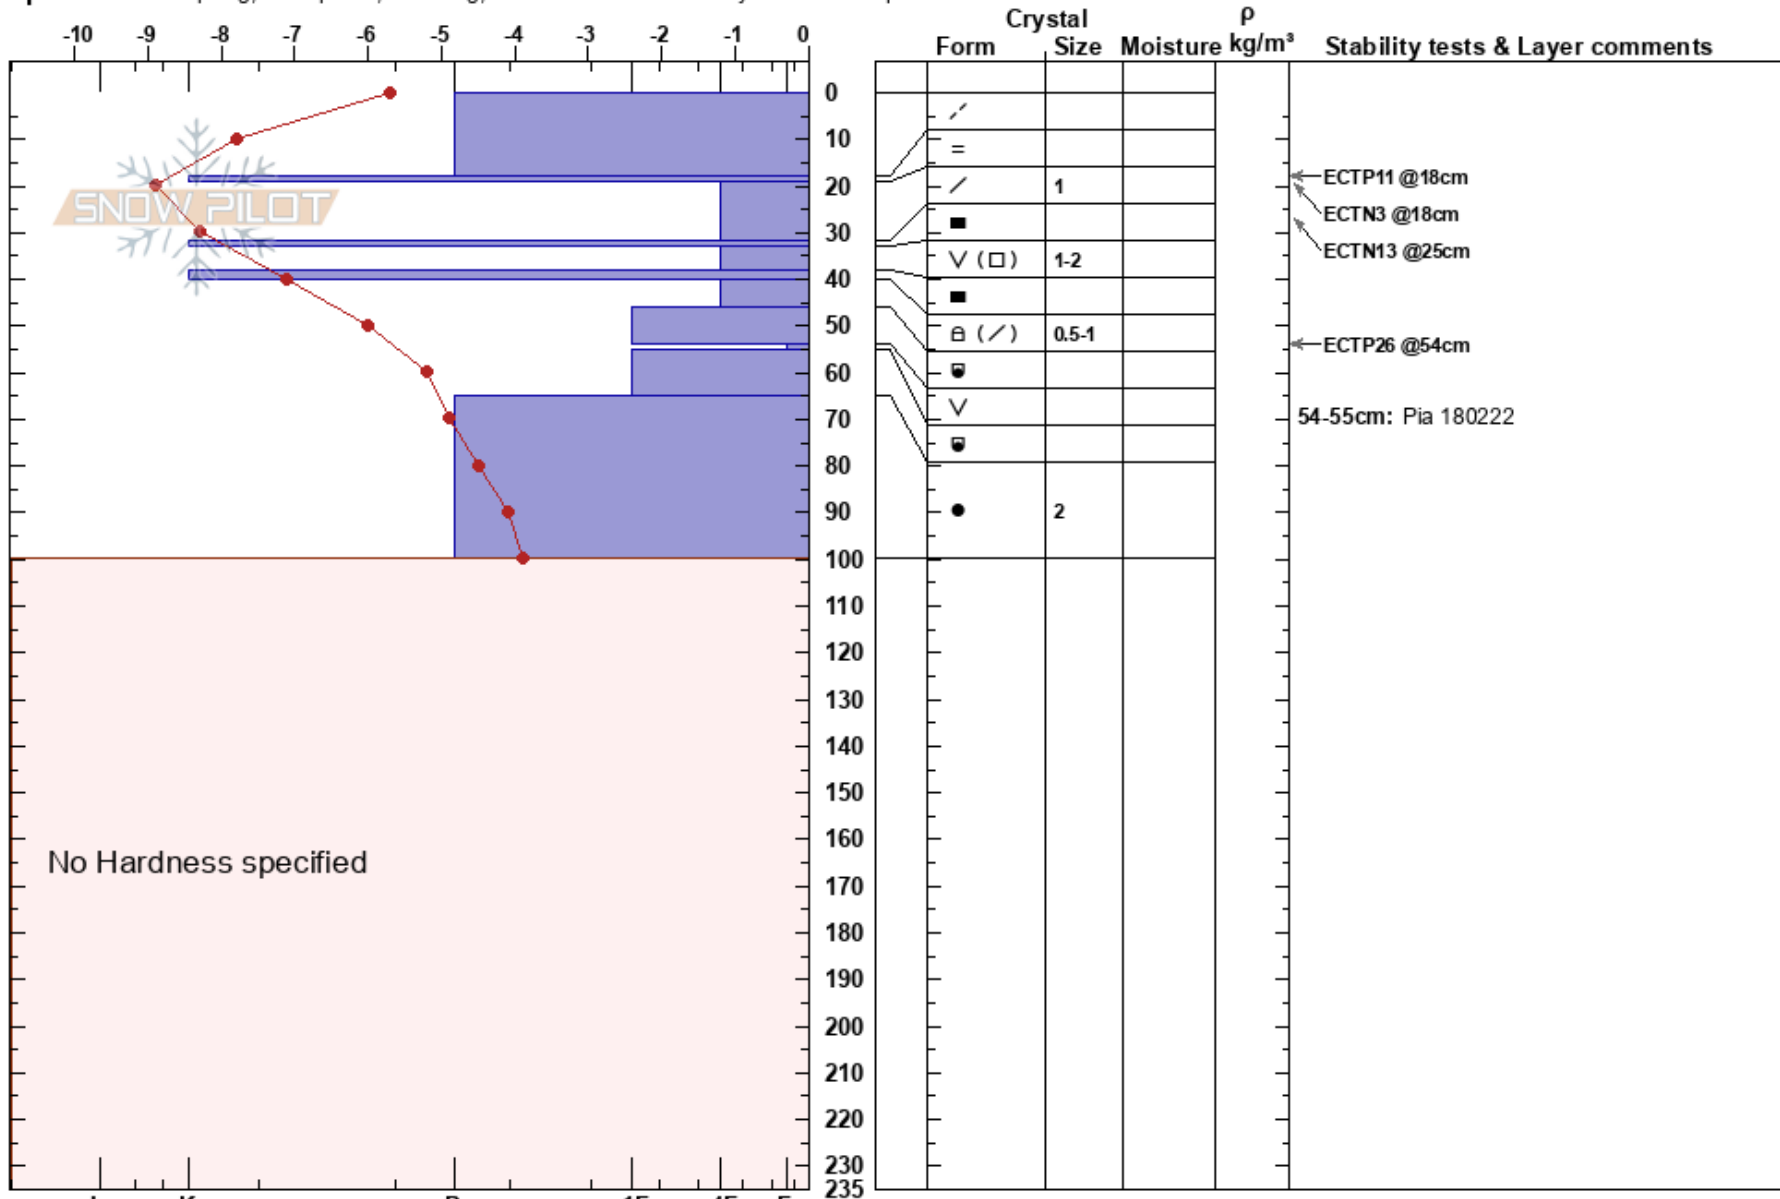

Ollarsvallen Anåfjälle  
 Funäsfjällen  
 Sweden  
 Elevation: 950 m  
 Aspect: SE

Ola Amell  
 18/03/2018 - 10:30  
 Co-ord: 62.58603N, 12.81527W  
 Slope Angle: 26°  
 Wind Loading: yes

Stability: Very Poor  
 Air Temperature: -5.3°C  
 Sky Cover: BKN  
 Precipitation: S-1  
 Wind: W Moderate

HS:235  
 PF: 50  
 19-32cm: Problematic layer  
 54-55cm: Pia 180222

Specifics: Collapsing, widespread; Cracking; Recent avalanche activity on similar slopes

Notes: