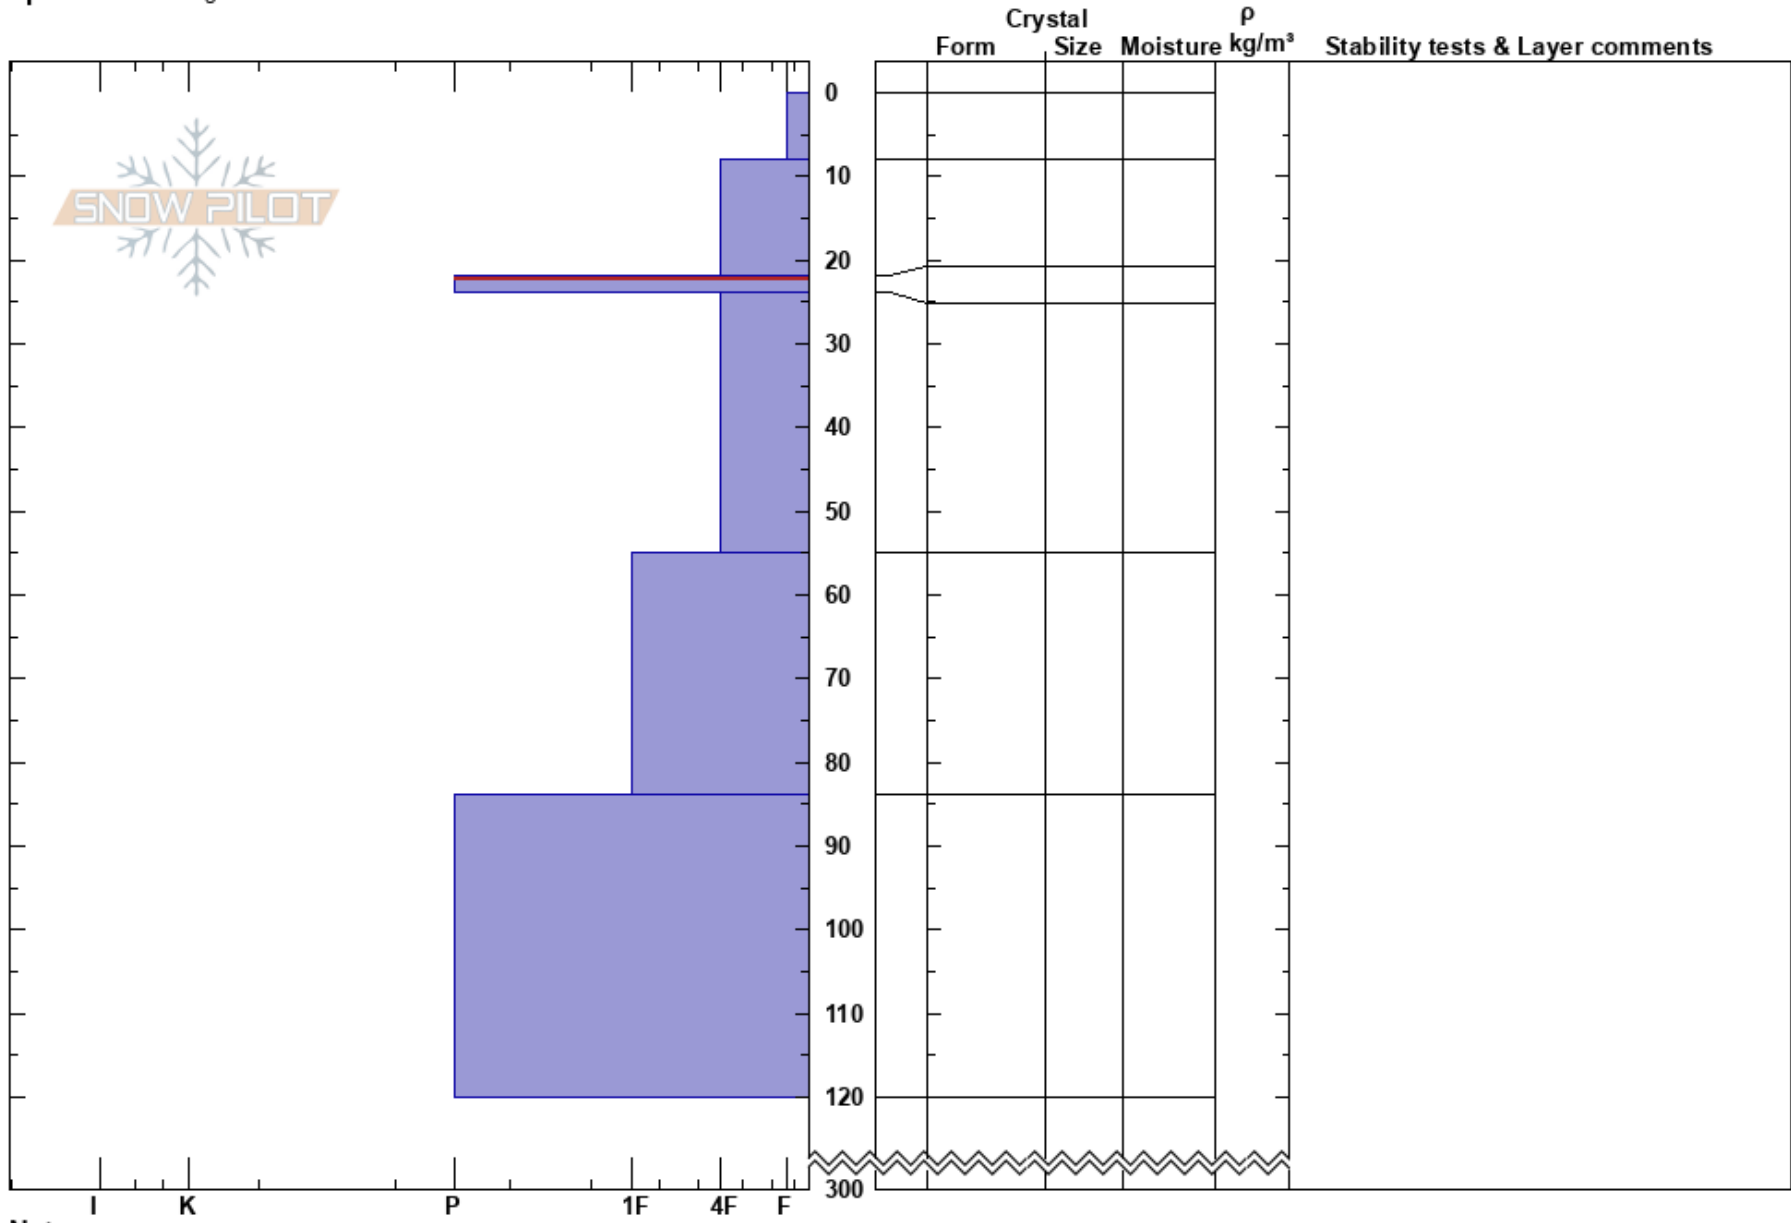

Bay View MBSS  
North Cascades, West  
WA

Ben Hannon  
03/15/2018 - 10:30am  
Co-ord: 48.86107N, -121.68151W  
Slope Angle: 21°  
Wind Loading: no

Stability: **HS:300**  
Air Temperature: 22-24cm: Problematic layer  
Sky Cover: CLR  
Precipitation: NO  
Wind: Calm

Elevation: 4250 ft  
Aspect: NW  
Specifics: Pit dug in a Ski Area

Notes: Mt. Baker Snow School Heather Meadows Site