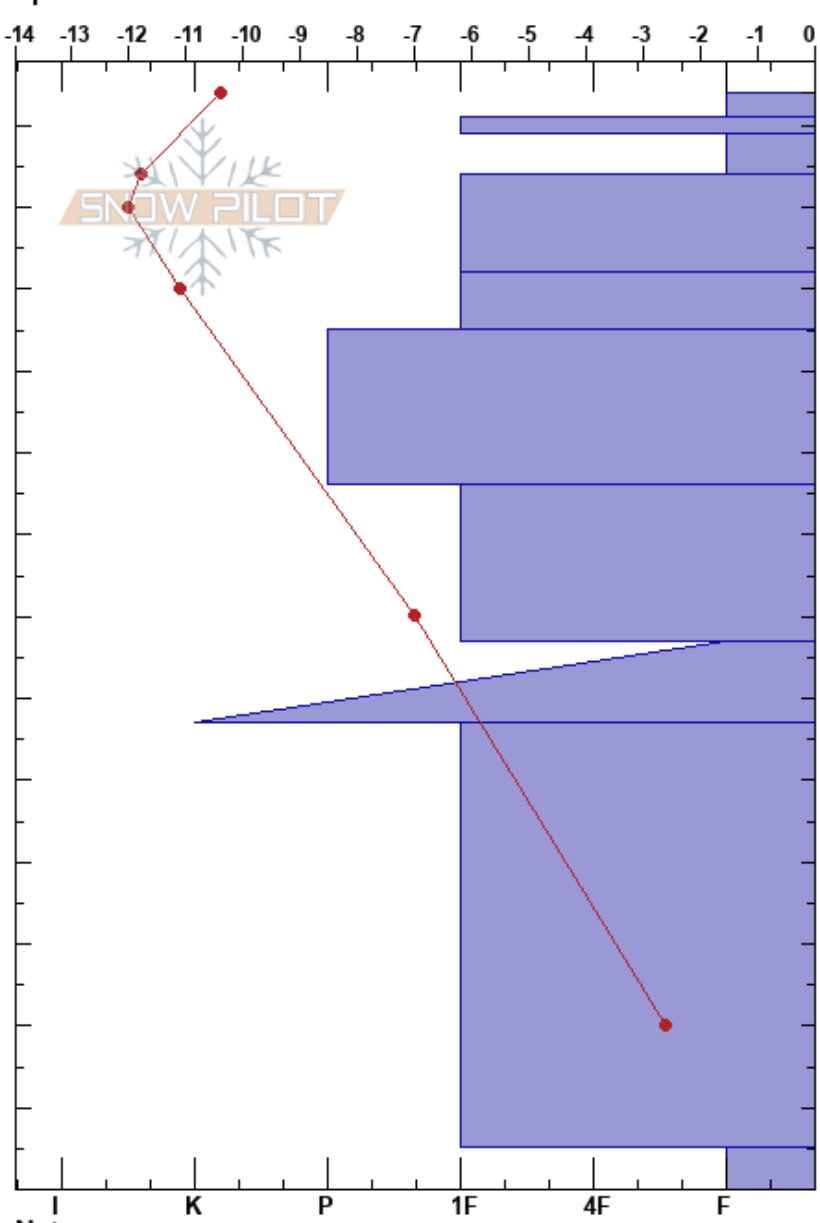

17 mars Klövnebakke
 Hemavan
 Sweden
 Elevation: 1130 m
 Aspect: 80°
 Specifics:

Mojo Andersson
 17/03/2018 - 10:00
 Co-ord: 65.89027N, 15.11641E
 Slope Angle: 27°
 Wind Loading:

Stability:
 Air Temperature: -8.7°C PF: 9
 Sky Cover: BKN
 Precipitation: NO
 Wind: Calm

HS: 134
 Layer Notes:
 67-57cm: laminerade skarar

Height (cm)	Crystal		Moisture	ρ kg/m ³	Stability tests & Layer comments
	Form	Size			
134					
130					
120					
110					
100					
90					
80					
70					
60	⊙⊙				67-57cm: laminerade skarar
50					
40					
30					
20					
10					
0					