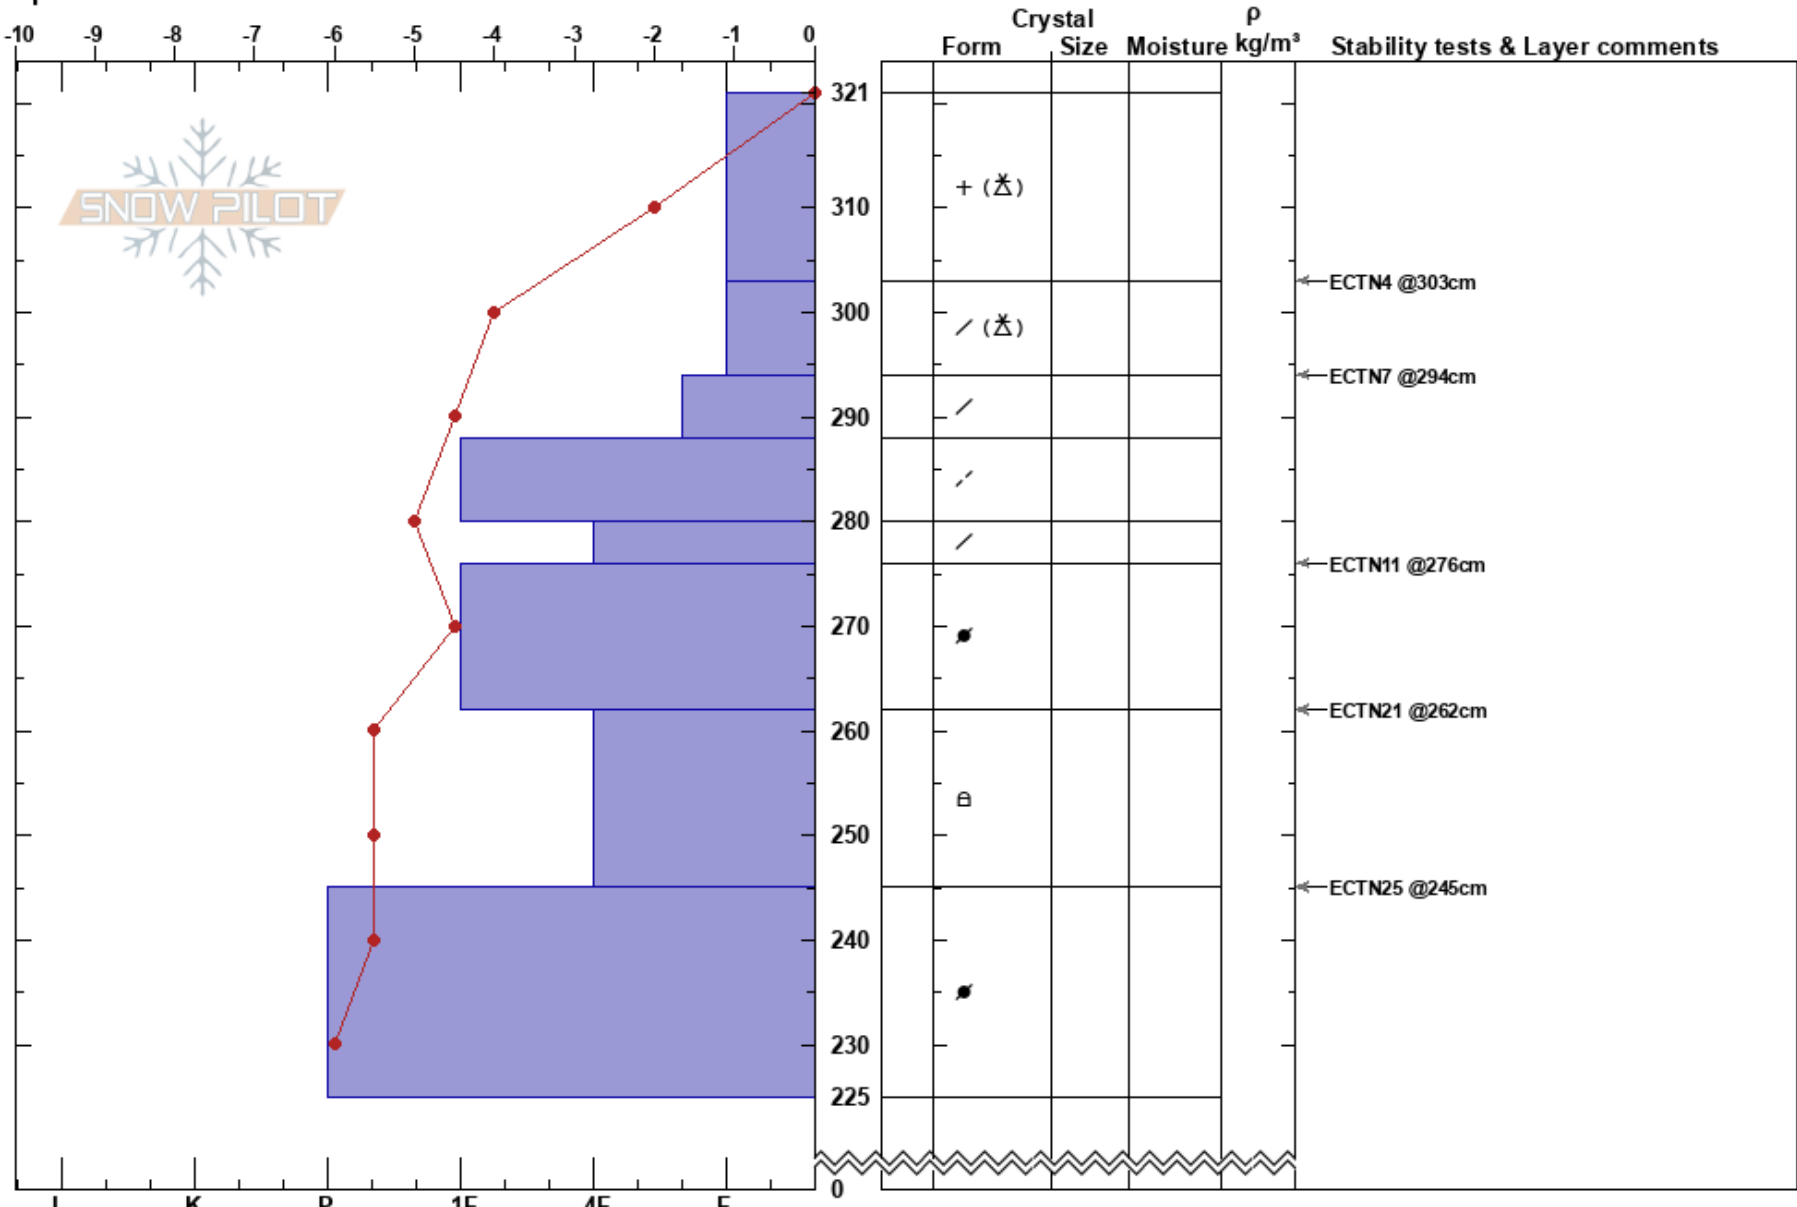

losttrail03_16_18
 Bitterroot
 MT
 Elevation: 8000 ft
 Aspect: 15°
 Specifics:

Travis Craft
 03/16/2018 - 11:00am
 Co-ord: 45.70693N, -113.98890W
 Slope Angle:
 Wind Loading: previous

Stability:
 Air Temperature: -5°C
 Sky Cover: SCT
 Precipitation: NO
 Wind: S Moderate

HS:321 Layer Notes:

Notes: