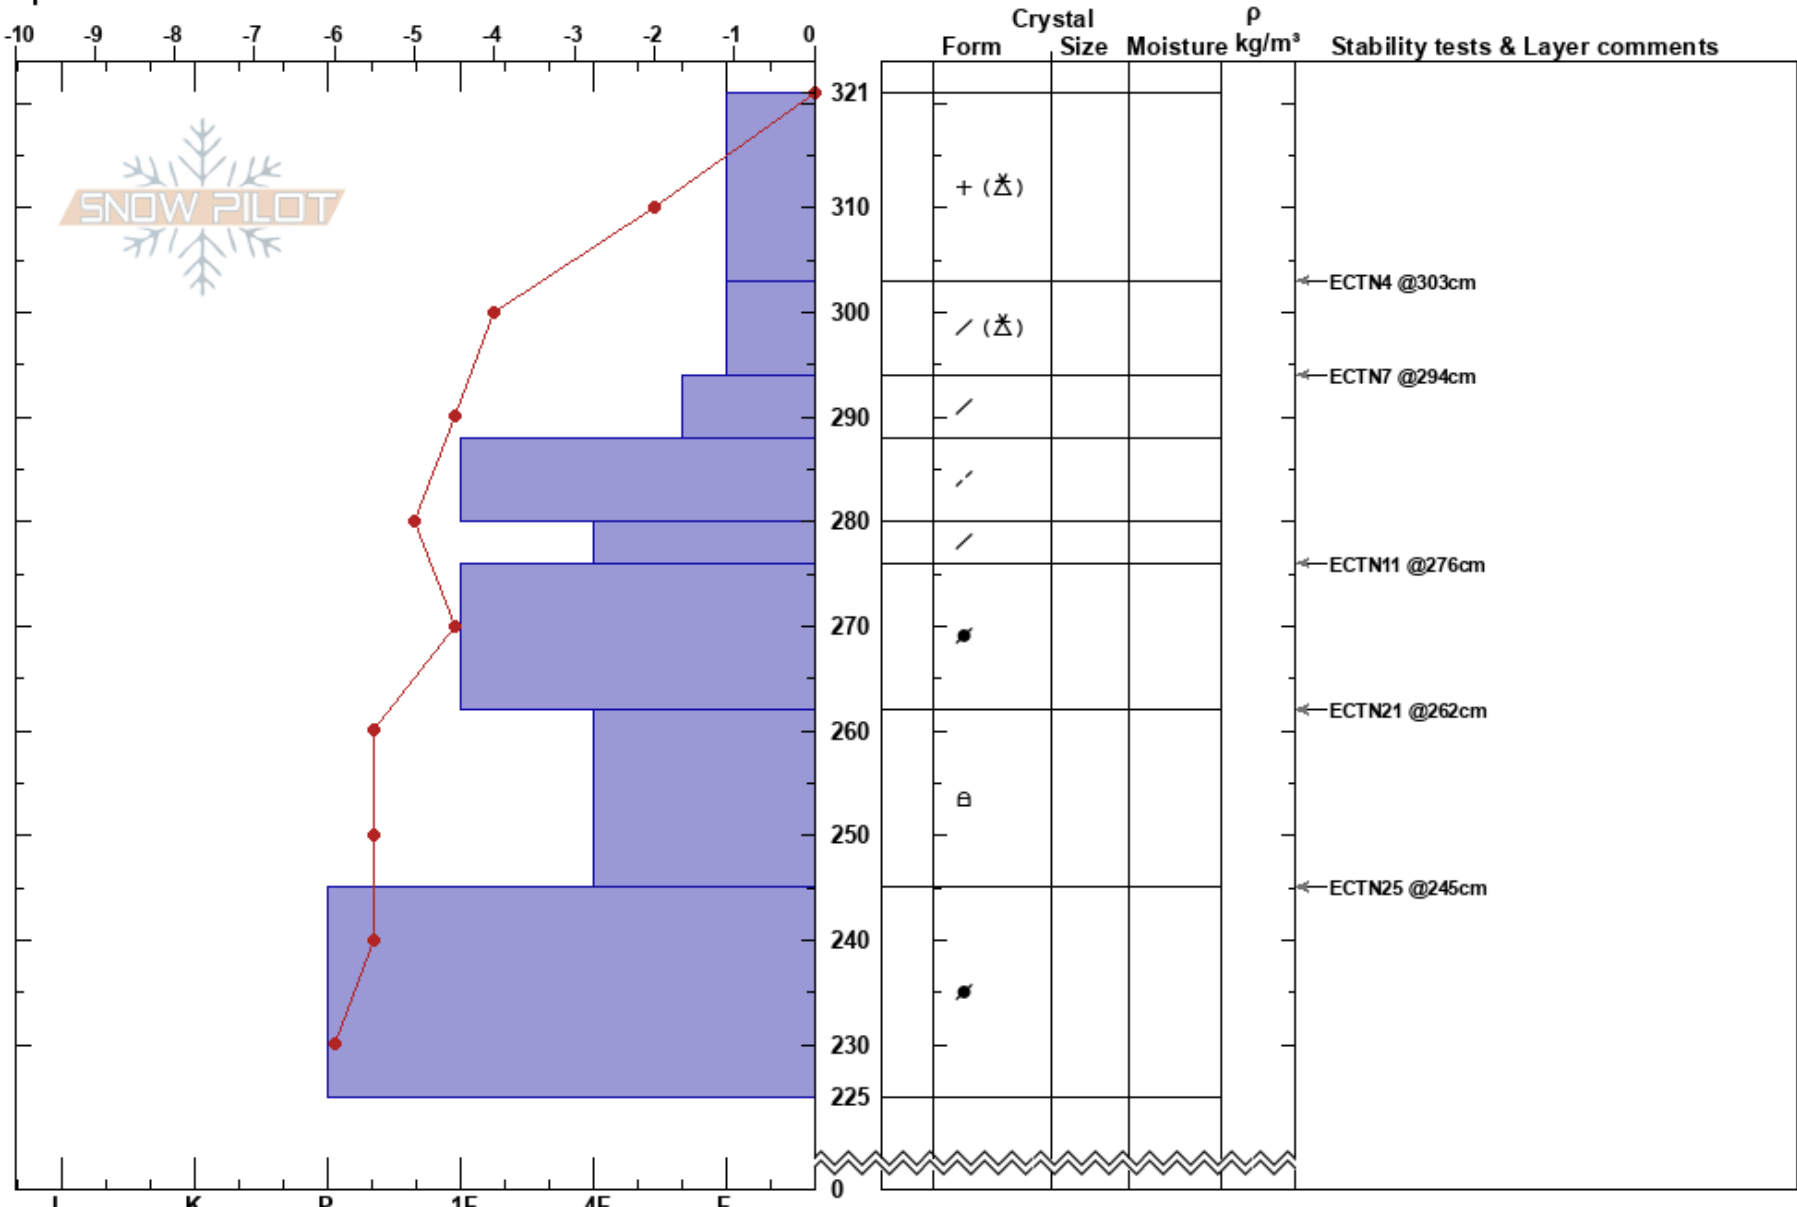

losttrail03\_16\_18  
 Bitterroot  
 MT  
 Elevation: 8000 ft  
 Aspect: 15°  
 Specifics:

Travis Craft  
 03/16/2018 - 11:00am  
 Co-ord: 45.70693N, -113.98890W  
 Slope Angle:  
 Wind Loading: previous

Stability:  
 Air Temperature: -5°C  
 Sky Cover: SCT  
 Precipitation: NO  
 Wind: S Moderate

HS:321 Layer Notes:

Notes: