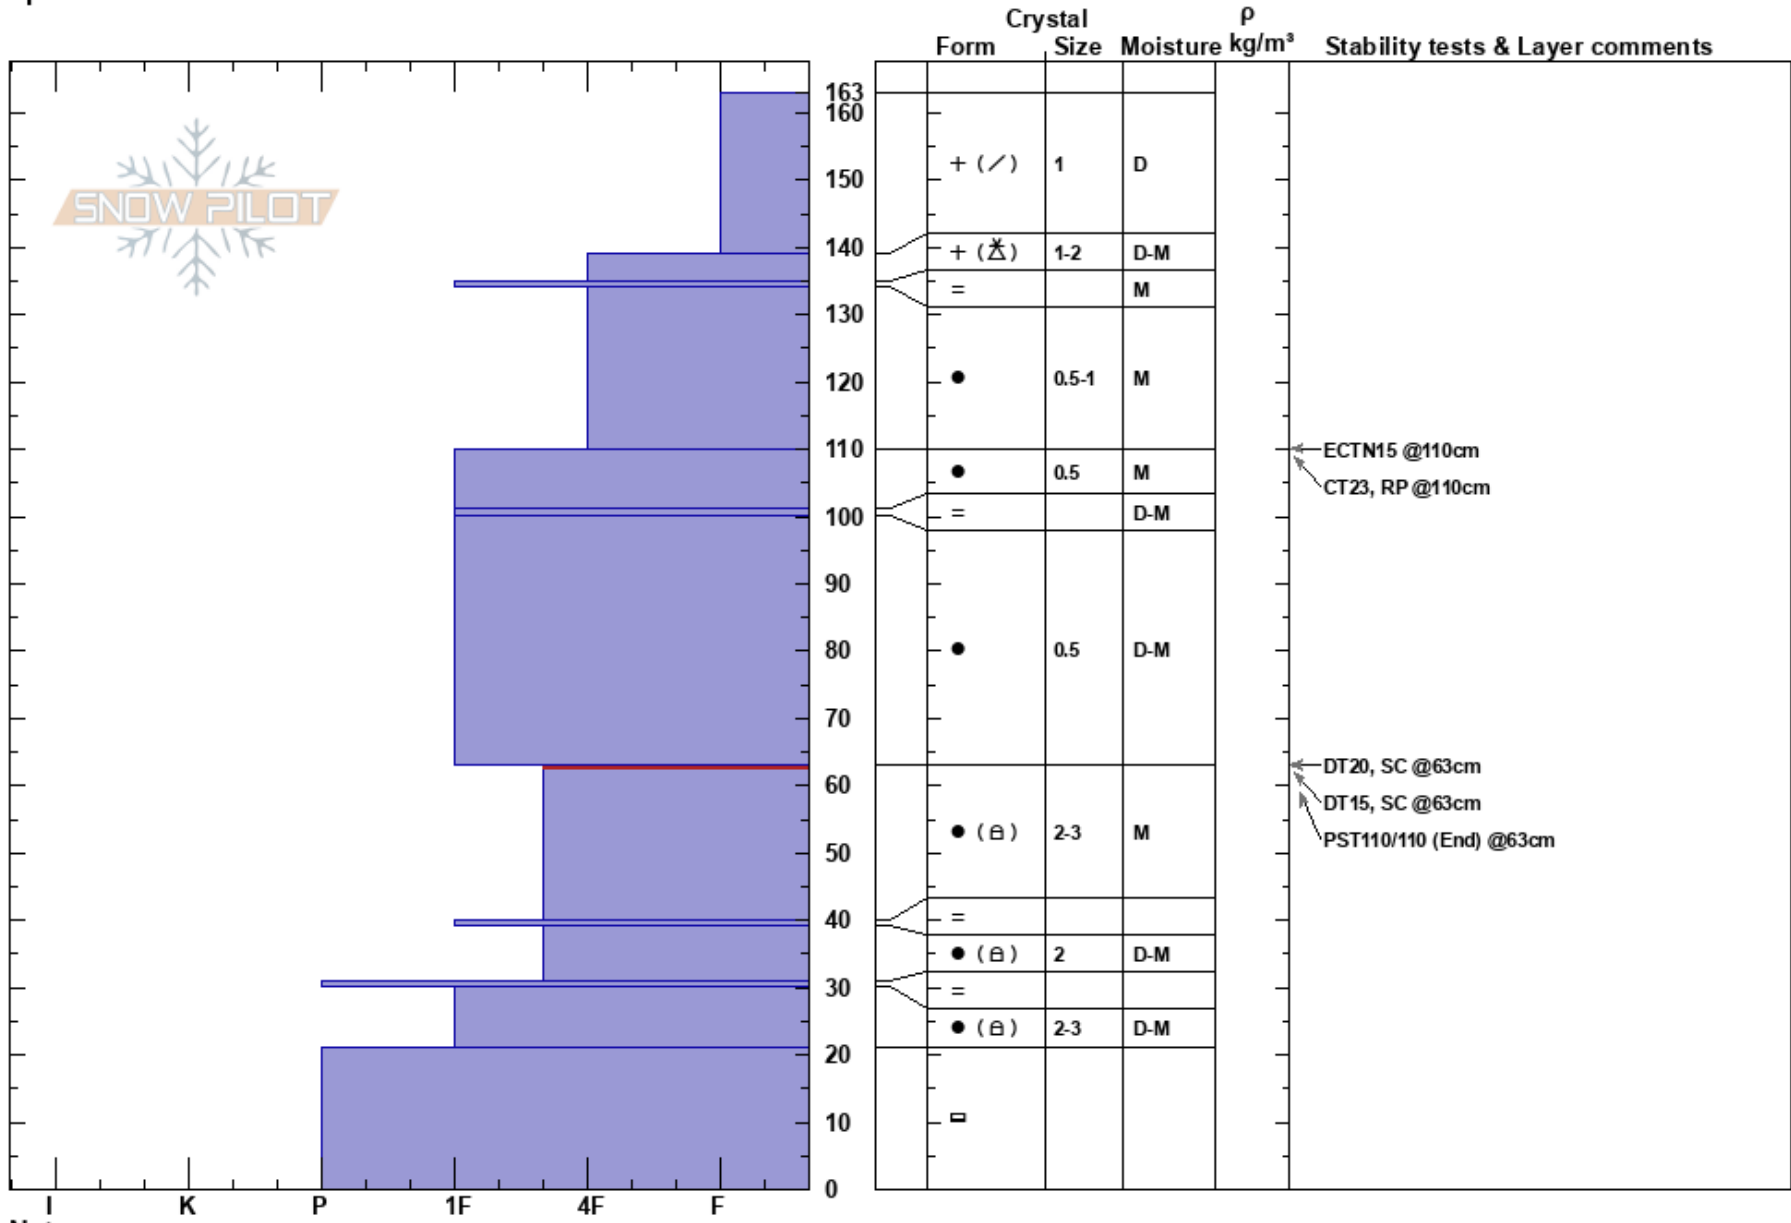

Powderhouse Peak  
 Central Sierra  
 CA  
**Elevation:** 8016 ft  
**Aspect:** 350°  
**Specifics:**

Andy Anderson  
 03/14/2018 - 12:45pm  
**Co-ord:** 38.78625N, -119.99015W  
**Slope Angle:** 29°  
**Wind Loading:** no

**Stability:** Good  
**Air Temperature:**  
**Sky Cover:** OVC  
**Precipitation:** S1  
**Wind:** SW Moderate

**HS:** 163  
 63-40cm: Problematic layer

**Notes:** Good Stability below treeline - touchy wind slabs and active wind loading anear and above treeline.  
 Deep ECTN 14 targetting the old pwl @ 63cm.