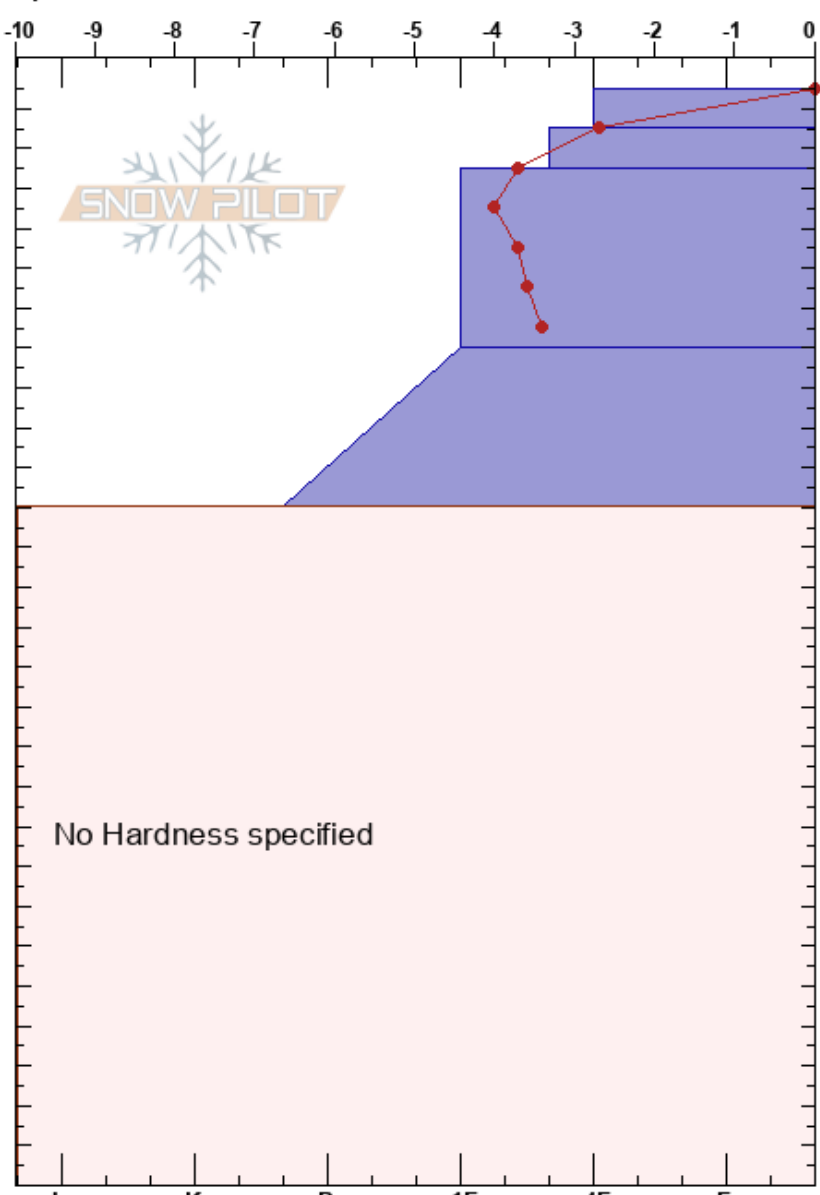

Shorty's  
Rattlesnake Mtns  
MT  
Elevation: 7100 ft  
Aspect: 45°  
Specifics: We skied slope

Timothy Laroche  
03/14/2018 - 12:00pm  
Co-ord: 47.03003N, -113.96936W  
Slope Angle: 30°  
Wind Loading: no

Stability: Very Good    HS:275    Layer Notes:  
Air Temperature: 3.8°C  
Sky Cover: OVC  
Precipitation: S-1  
Wind: Calm

Crystal		Moisture	$\rho$ kg/m <sup>3</sup>	Stability tests & Layer comments
Form	Size			
°°		W		
/		M		
•				
•				
•				
•				
•				