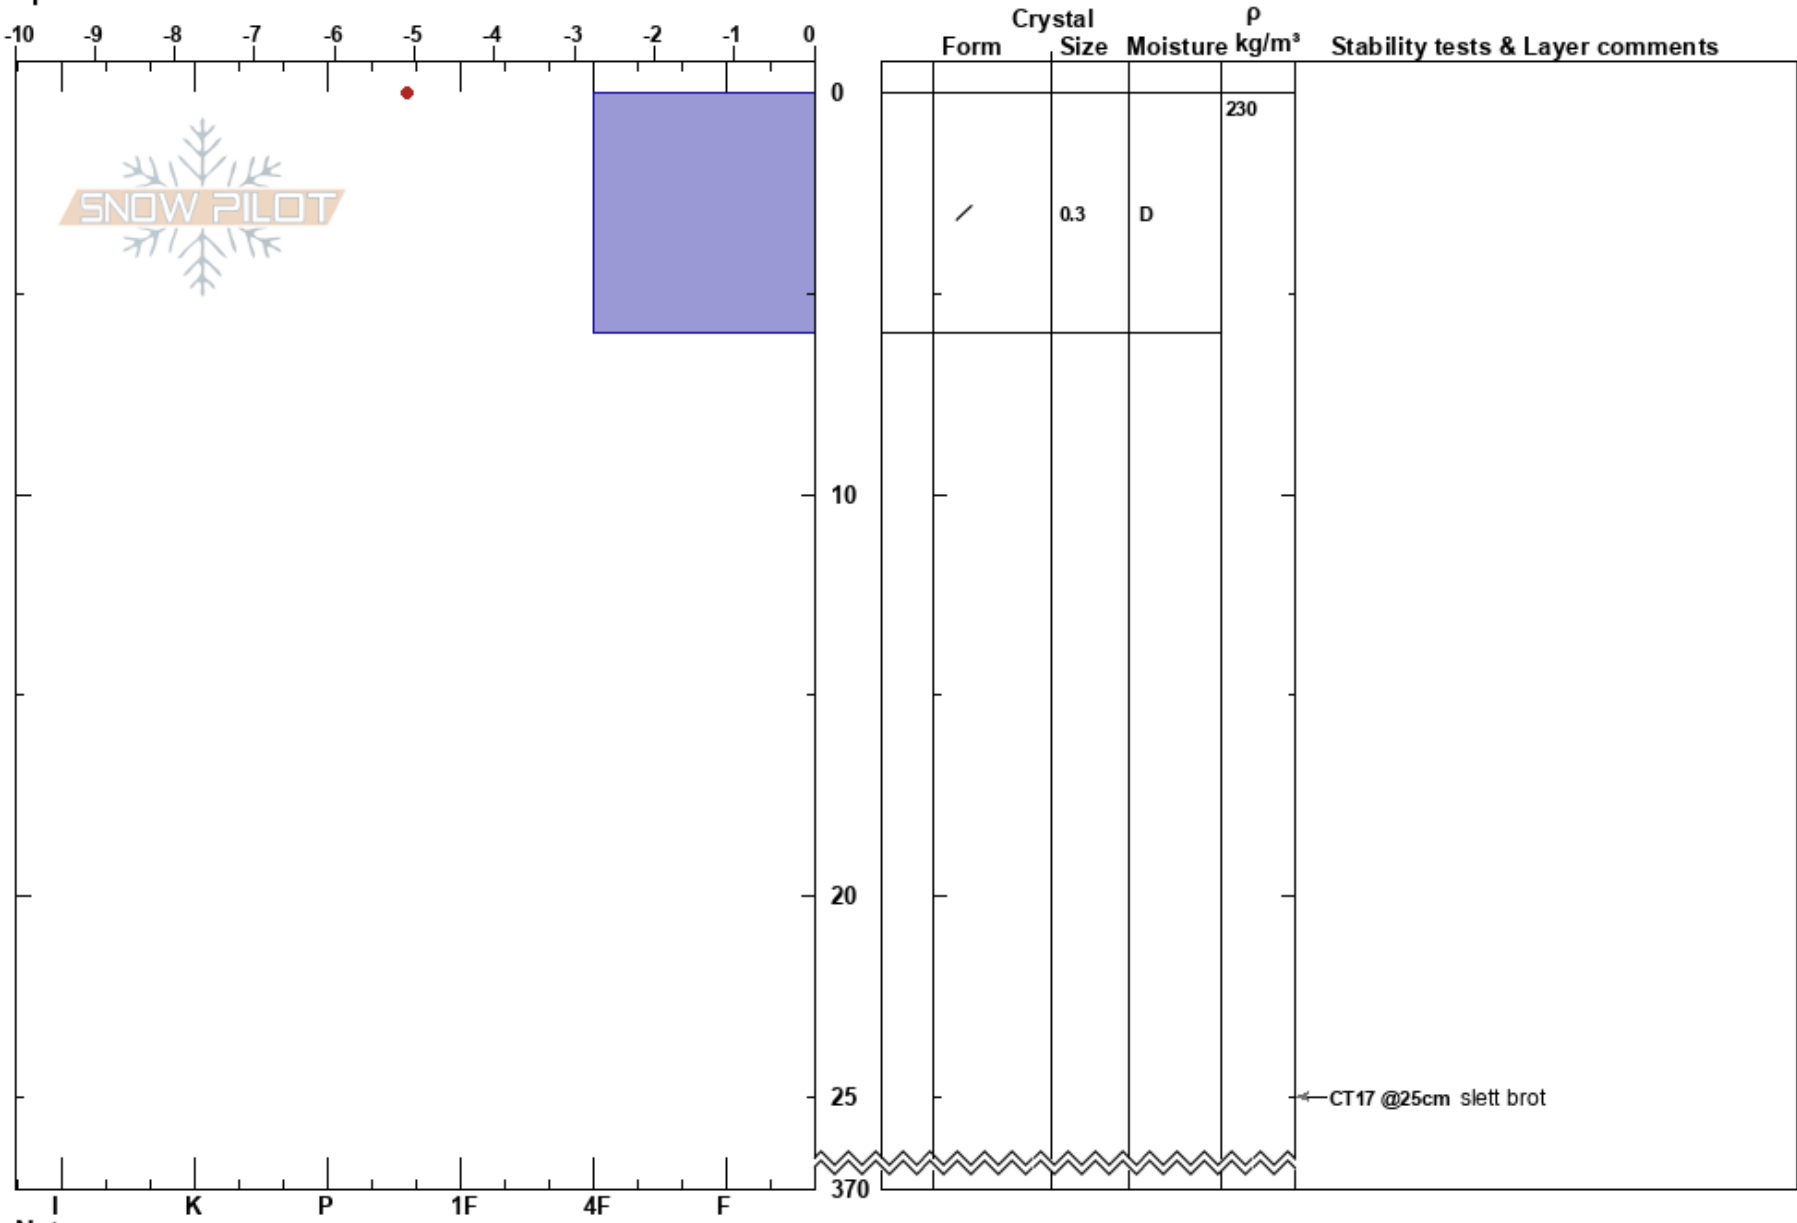

Skalafjall  
 Norðanverðir Vestfirðir  
 Iceland  
 Elevation: 600 m  
 Aspect: 180°  
 Specifics:

Jóhann Hannibalsson  
 14/03/2018 - 12:00  
 Co-ord:  
 Slope Angle: 25°  
 Wind Loading:

Stability:  
 Air Temperature: -3.2°C  
 Sky Cover: OVC  
 Precipitation: NO  
 Wind:

HS:370 Layer Notes:

Notes: