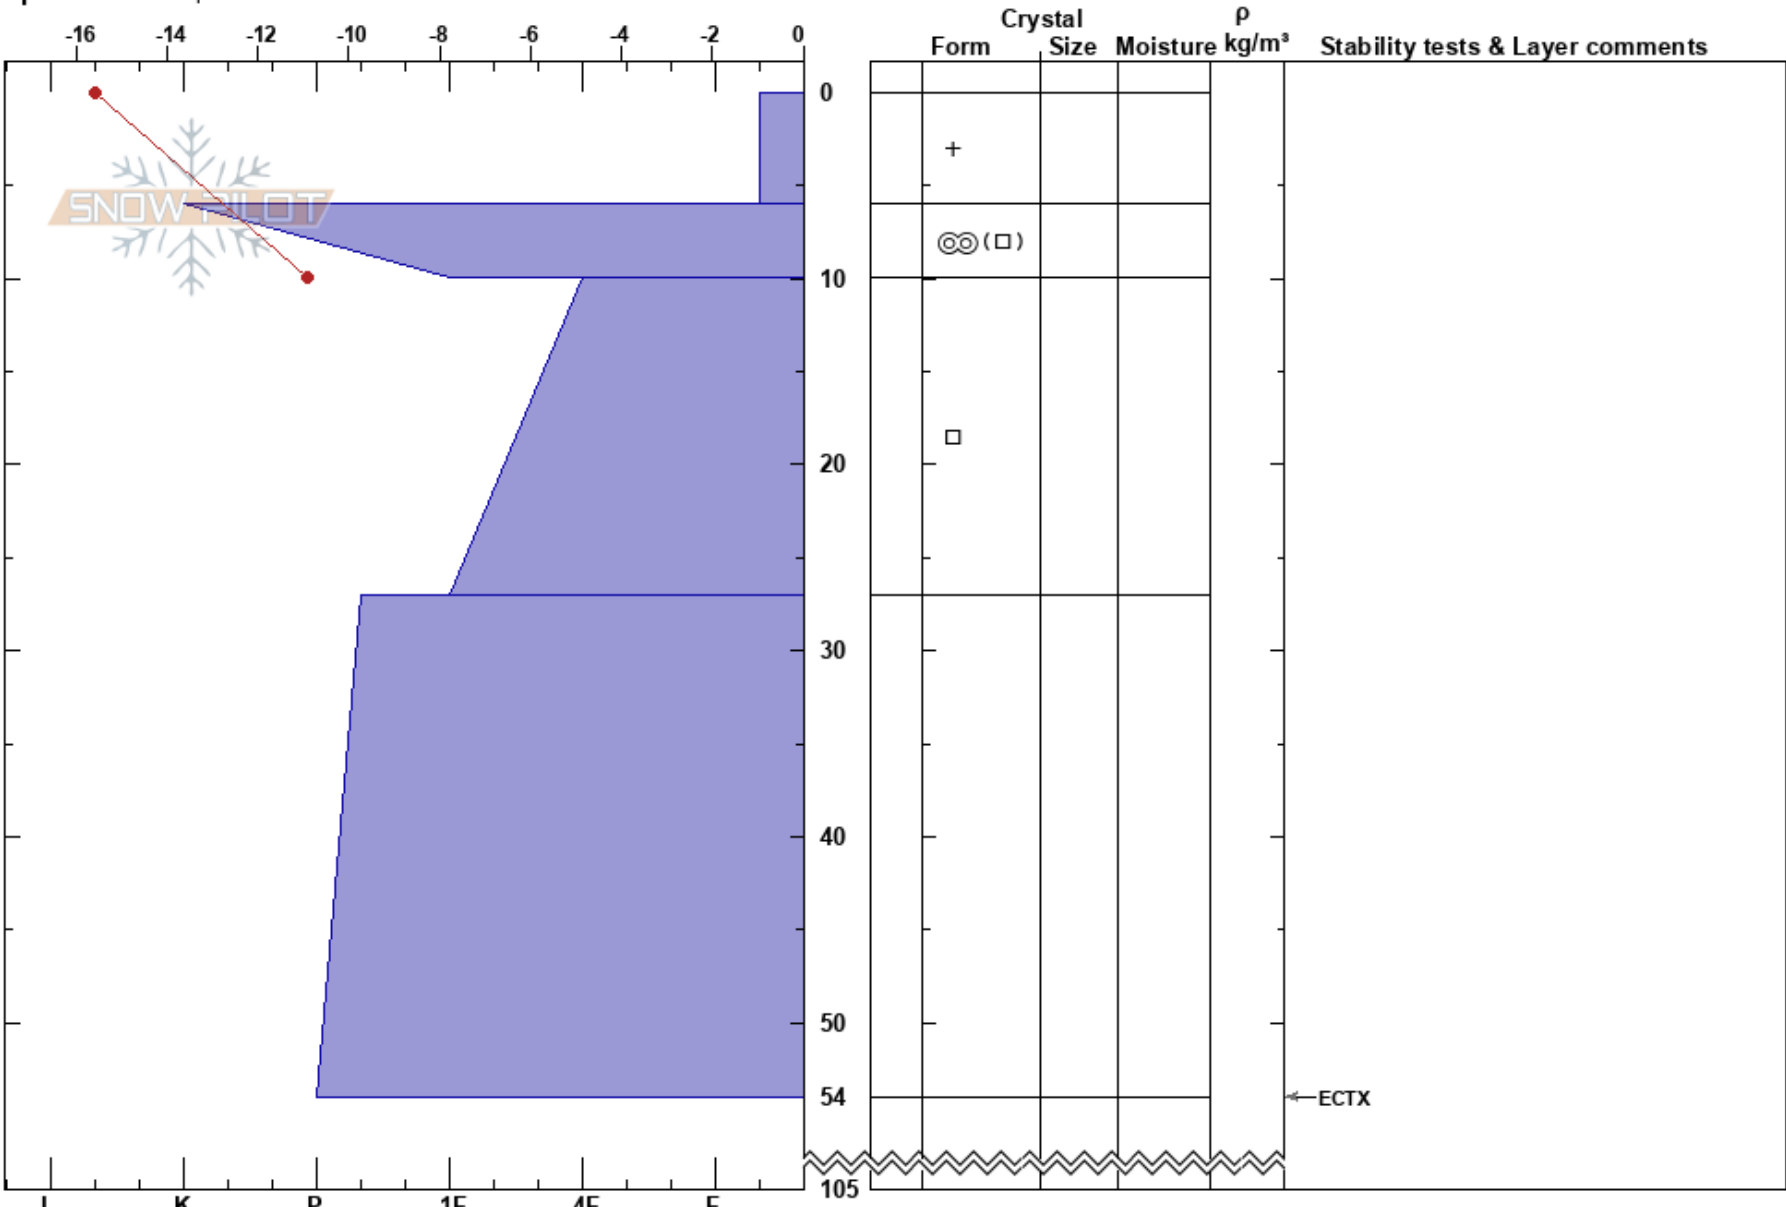

GearggecorrUN
 Abisko
 Sweden
Elevation:
Aspect: NE
Specifics: Poor pit location

Stefan Hedlund
 13/03/2018 - 00:01
Co-ord: 34W 391669E 7591176N
Slope Angle: 21°
Wind Loading:

Stability: Very Good **HS:** 105 **Layer Notes:**
Air Temperature: -11.5°C **PF:** 10
Sky Cover: SCT
Precipitation: NO
Wind: Calm