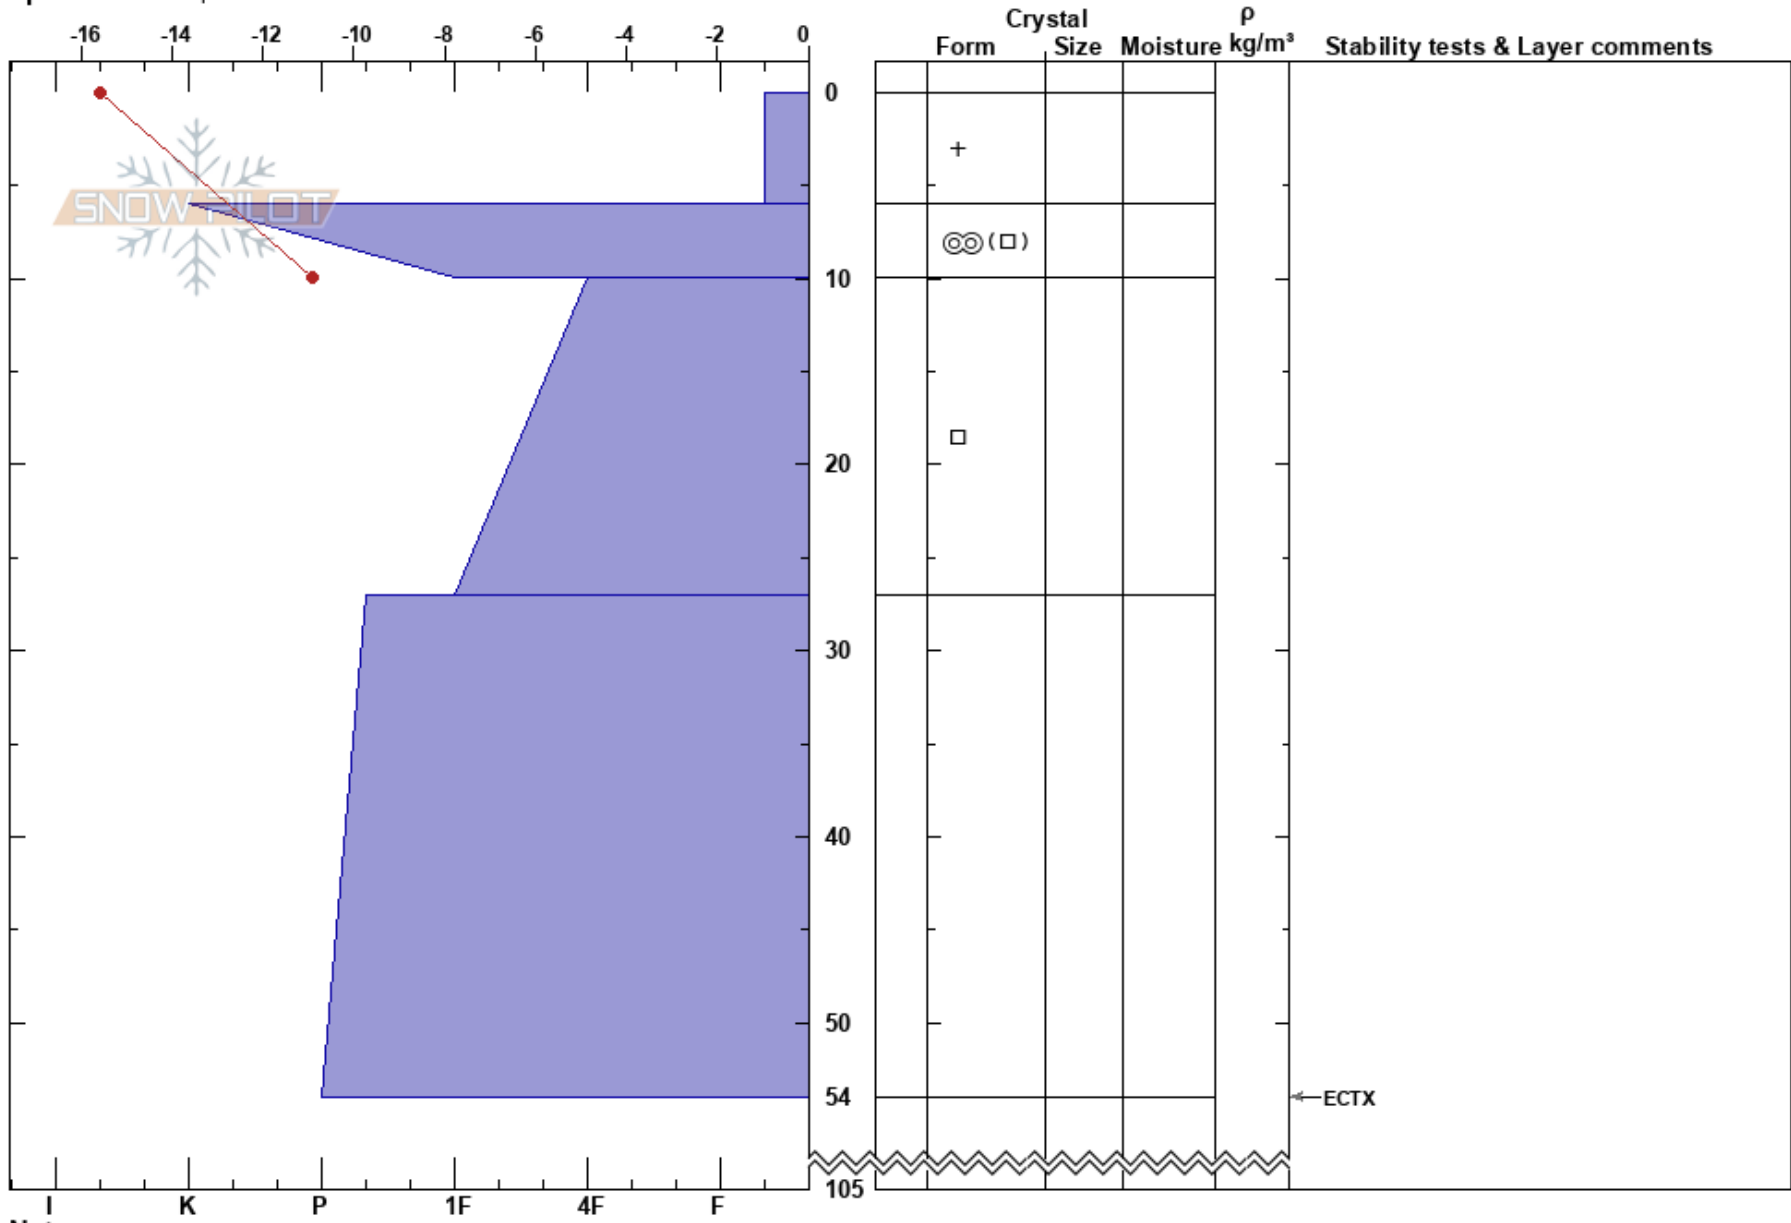

GearggecorrUN
 Abisko
 Sweden
Elevation:
Aspect: NE
Specifics: Poor pit location

Stefan Hedlund
 13/03/2018 - 00:01
Co-ord: 34W 391669E 7591176N
Slope Angle: 21°
Wind Loading:

Stability: Very Good **HS:** 105 **Layer Notes:**
Air Temperature: -11.5°C **PF:** 10
Sky Cover: SCT
Precipitation: NO
Wind: Calm