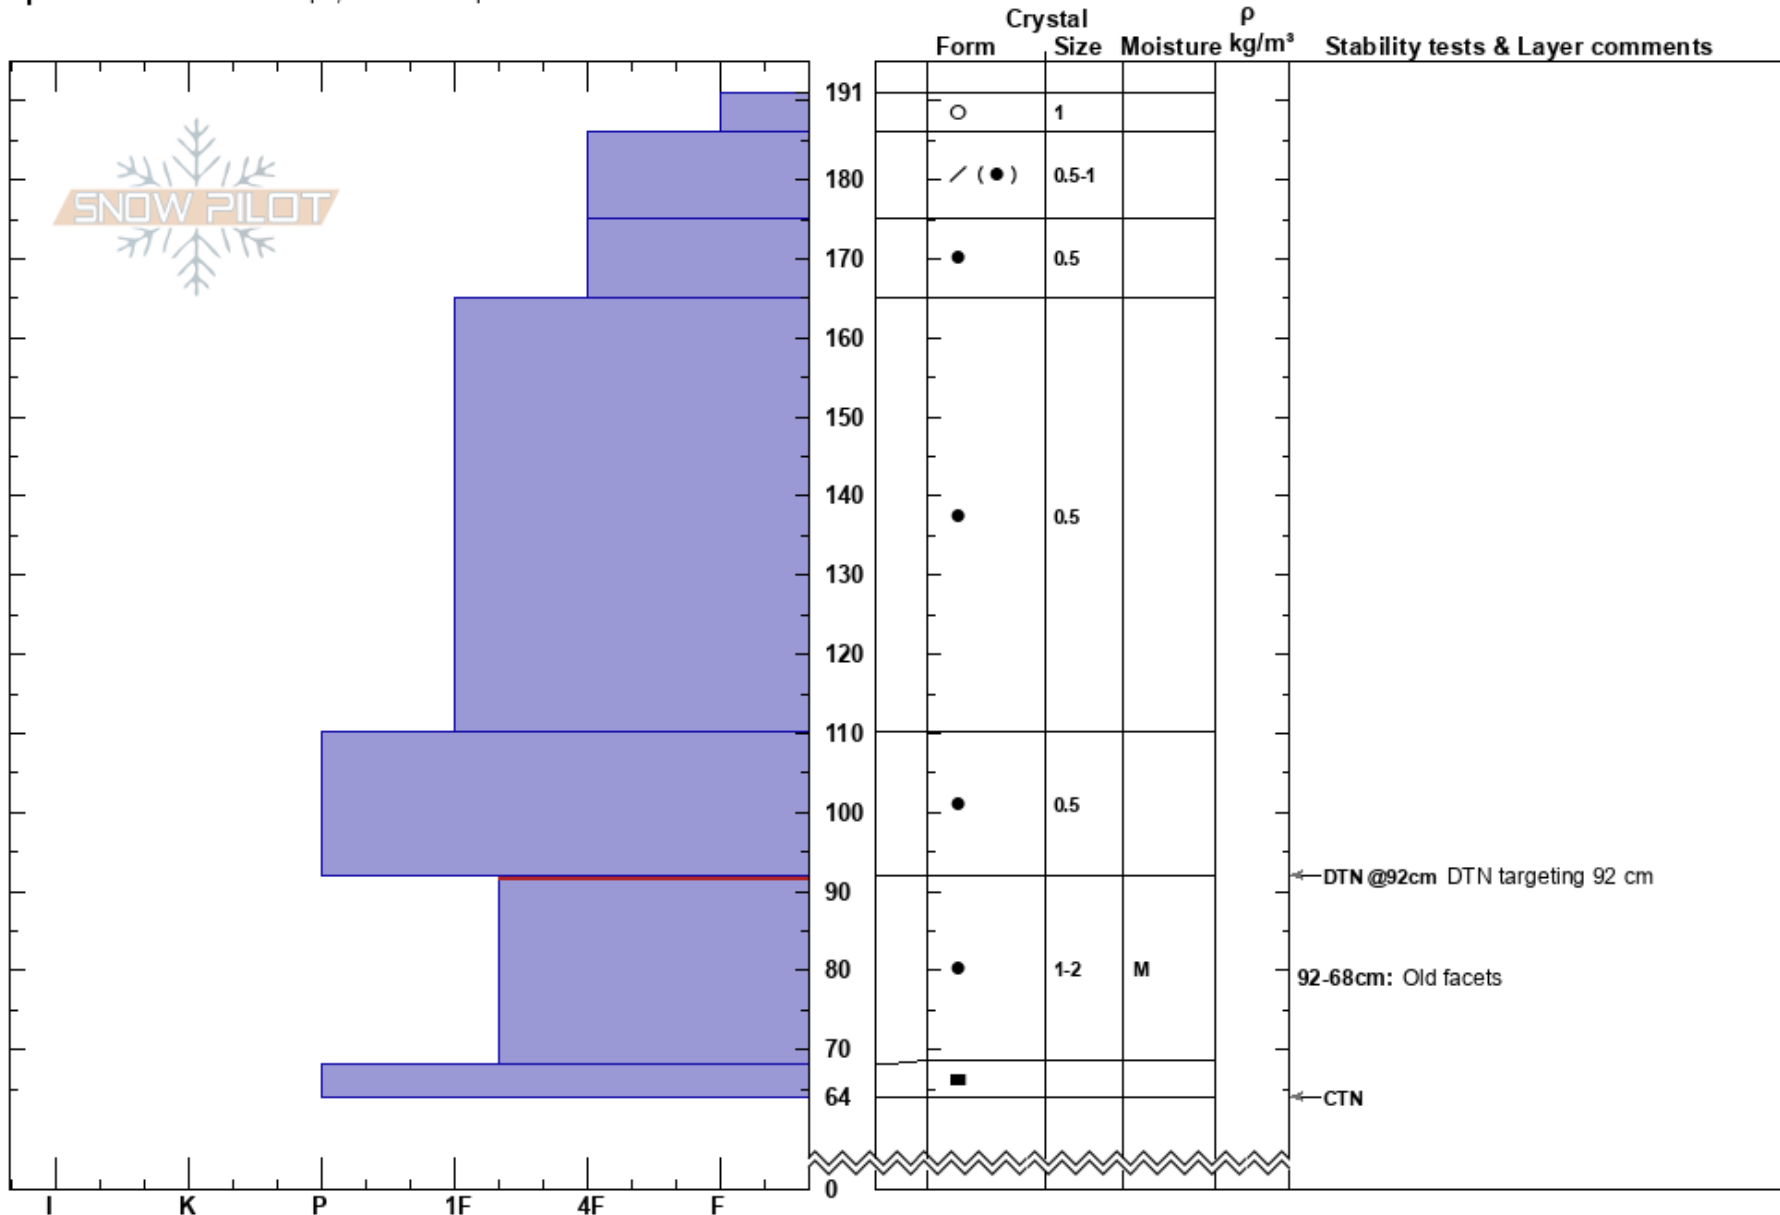

Jakes Peak
 Central Sierra
 CA
 Elevation: 8420 ft
 Aspect: 52°

Brandon Schwartz
 03/12/2018 - 11:25am
 Co-ord: 38.96938N, -120.11429W
 Slope Angle: 32°
 Wind Loading: no

Stability: Very Good HS: 191
 Air Temperature: 6.5°C PS: 10
 Sky Cover: SCT
 Precipitation: NO
 Wind: S Light Breeze

92-68cm: Old facets
 92-68cm: Problematic layer

Specifics: Ski tracks on slope; We skied slope

Notes: Pit dug in below treeline terrain.