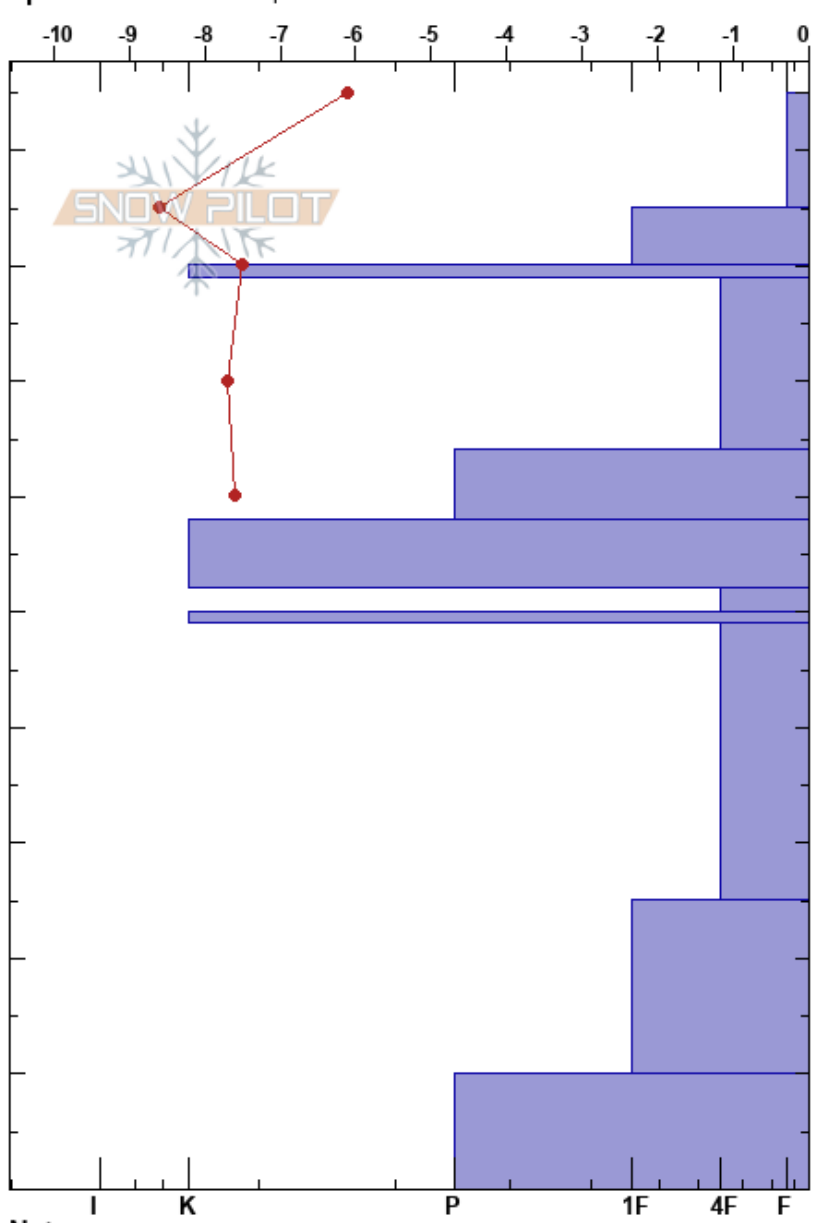

Raudtind w
 Narvik
 Norway
 Elevation: 600 m
 Aspect: 260°
 Specifics: We skied slope

Erik Rudels
 12/03/2018 - 13:40
 Co-ord: 68.36784N, 17.66409E
 Slope Angle: 25°
 Wind Loading: no

Stability: **HS:95**
 Air Temperature: -6.1°C PF: 35 79-64cm: Problematic layer
 Sky Cover: FEW
 Precipitation: NO
 Wind: E Light Breeze

Height (cm)	Crystal		Moisture	ρ kg/m ³	Stability tests & Layer comments
	Form	Size			
95					
90			D		
85			D		← CT1, Q1 @85cm CTV, CTE1
80			D		
75	□	3	D		
70					
65					
60			D		← CT14, Q1 @64cm CTM14, CTM18
55					
50			D		
45					
40			D		
35					
30					
25					
20			D		
15					
10					
5			D		
0					