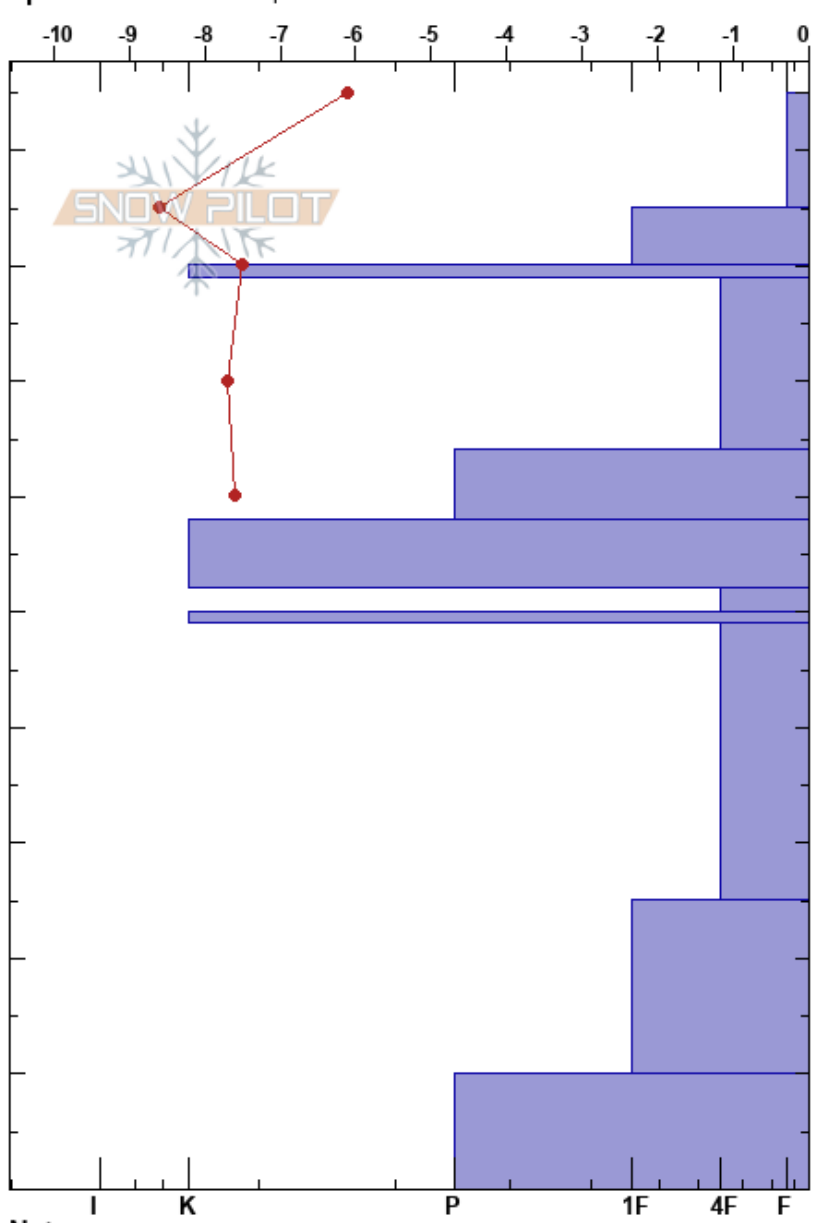

Raudtind w
 Narvik
 Norway
 Elevation: 600 m
 Aspect: 260°
 Specifics: We skied slope

Erik Rudels
 12/03/2018 - 13:40
 Co-ord: 68.36784N, 17.66409E
 Slope Angle: 25°
 Wind Loading: no

Stability: **HS:95**
 Air Temperature: -6.1°C PF: 35 79-64cm: Problematic layer
 Sky Cover: FEW
 Precipitation: NO
 Wind: E Light Breeze

Height (cm)	Crystal		Moisture	ρ kg/m³	Stability tests & Layer comments
	Form	Size			
95					
90			D		
85			D		← CT1, Q1 @85cm CTV, CTE1
80			D		
75	□	3	D		
70					
65					
60			D		← CT14, Q1 @64cm CTM14, CTM18
55					
50			D		
45					
40			D		
35					
30					
25					
20			D		
15					
10					
5			D		
0					