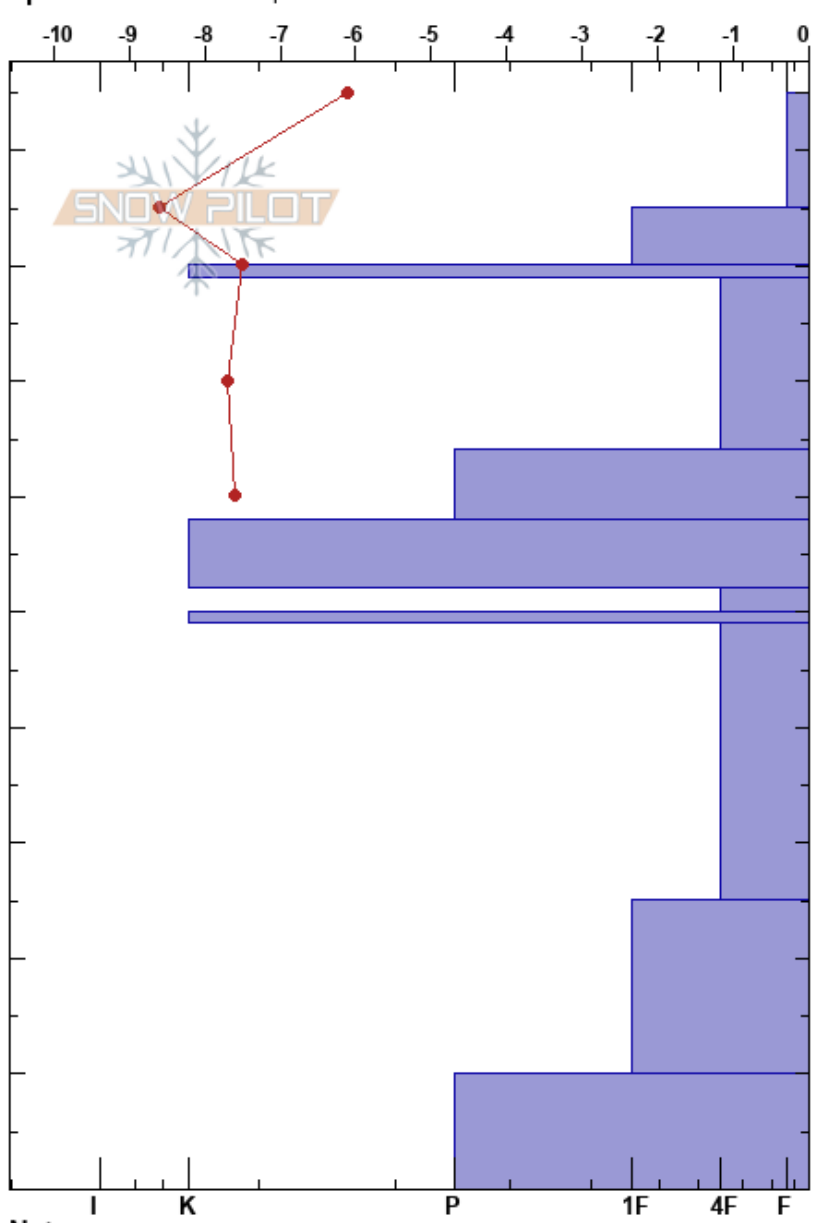

Raudtind w
 Narvik
 Norway
 Elevation: 600 m
 Aspect: 260°
 Specifics: We skied slope

Erik Rudels
 12/03/2018 - 13:40
 Co-ord: 68.36784N, 17.66409E
 Slope Angle: 25°
 Wind Loading: no

Stability: **HS:95**
 Air Temperature: -6.1°C PF: 35 79-64cm: Problematic layer
 Sky Cover: FEW
 Precipitation: NO
 Wind: E Light Breeze

Height (cm)	Crystal		Moisture	ρ kg/m ³	Stability tests & Layer comments
	Form	Size			
95					
90			D		
85			D		← CT1, Q1 @85cm CTV, CTE1
80			D		
75	□	3	D		
70					
65					
60			D		← CT14, Q1 @64cm CTM14, CTM18
55					
50			D		
45					
40				D	
35					
30					
25					
20			D		
15					
10					
5			D		
0					