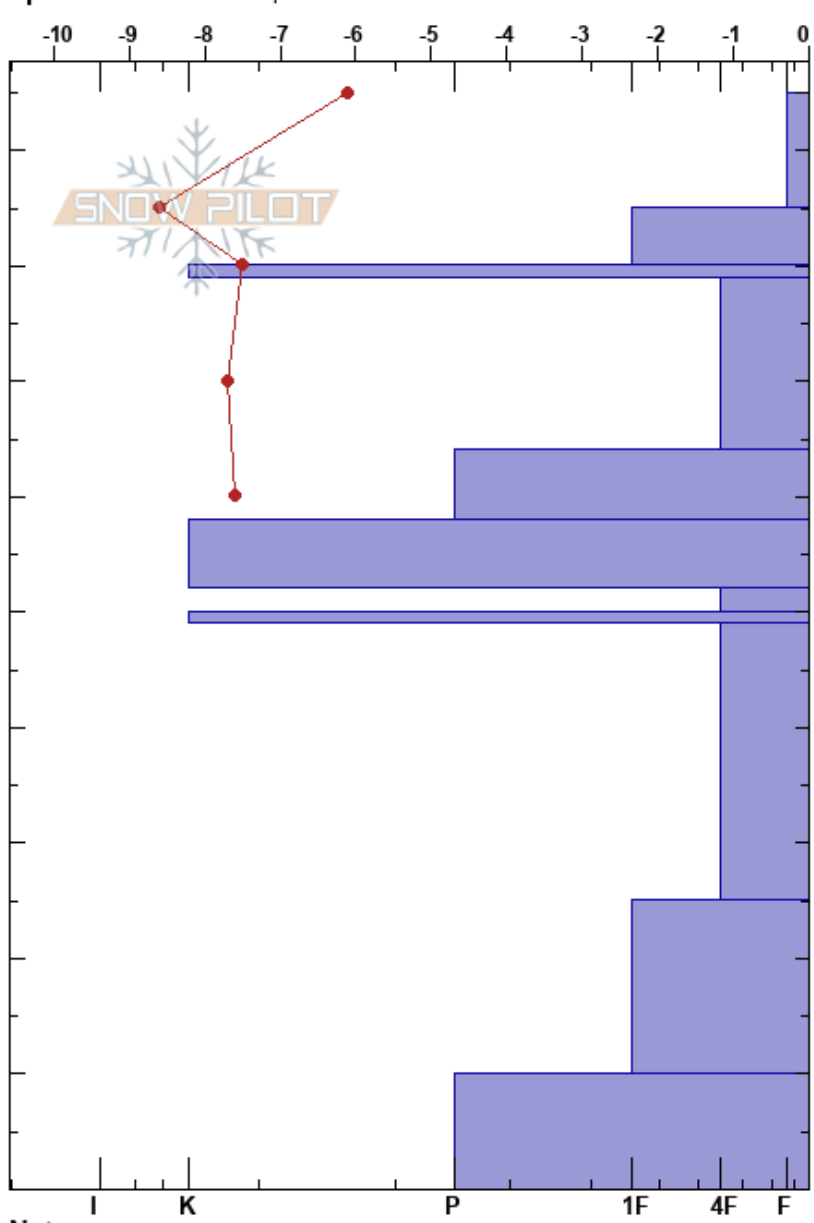

Raudtind w
 Narvik
 Norway
 Elevation: 600 m
 Aspect: 260°
 Specifics: We skied slope

Erik Rudels
 12/03/2018 - 13:40
 Co-ord: 68.36784N, 17.66409E
 Slope Angle: 25°
 Wind Loading: no

Stability: **HS:95**
 Air Temperature: -6.1°C PF: 35 79-64cm: Problematic layer
 Sky Cover: FEW
 Precipitation: NO
 Wind: E Light Breeze

Height (cm)	Crystal		Moisture	ρ kg/m ³	Stability tests & Layer comments
	Form	Size			
95					
90			D		
85			D		← CT1, Q1 @85cm CTV, CTE1
80			D		
75	□	3	D		
70					
65					
60			D		← CT14, Q1 @64cm CTM14, CTM18
55					
50			D		
45					
40			D		
35					
30					
25			D		
20					
15					
10			D		
5					
0			D		