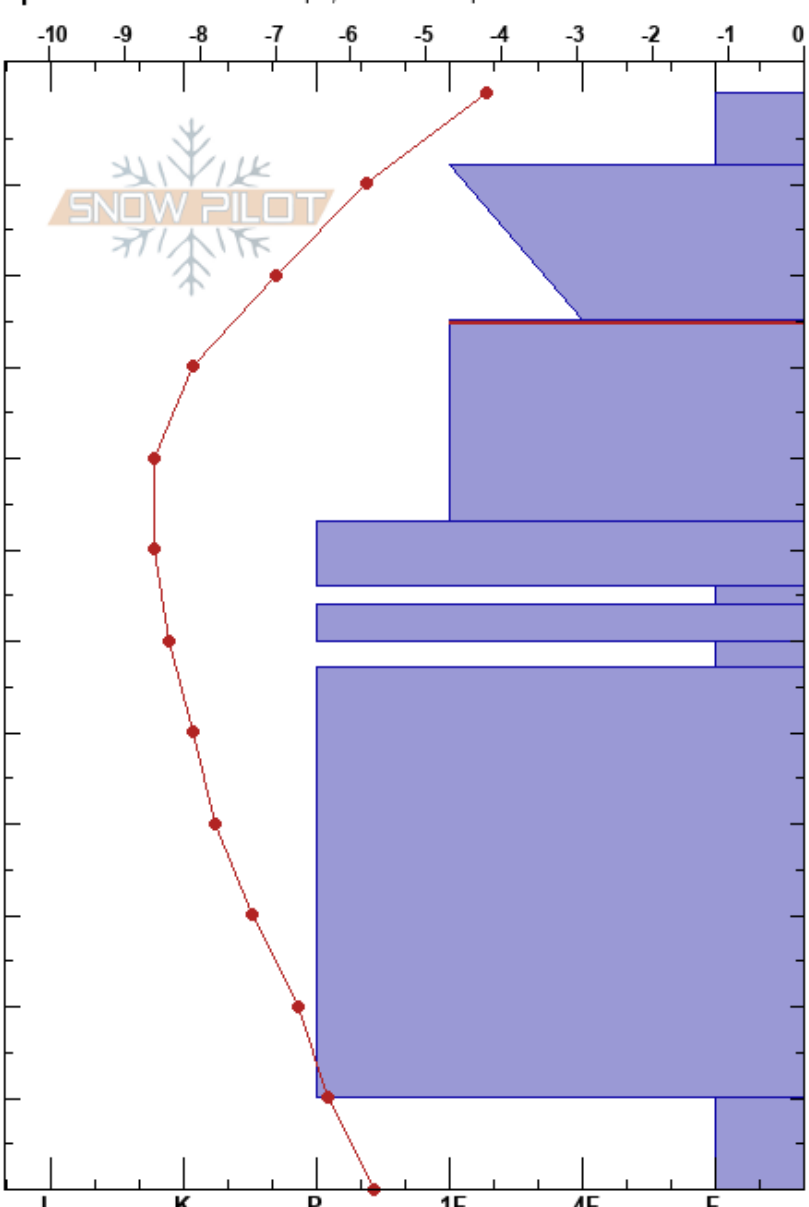

Wind Loading: yes

Specifics: Ski tracks on slope; We skied slope

Stability:

HS: 120

Layer Notes:

Air Temperature: -4°C

PF: 20

25-47cm: Problematic layer

Sky Cover: OVC

Precipitation: S-1

Wind: S Light Breeze

Form	Crystal		Moisture	ρ kg/m ³	Stability tests & Layer comments
	Size				
+ (✓)	1				
•	1				
☐	1.5				← ECTP12 @24cm ← CT12, SP @24cm
•	0.5				
☐	2				
•	1				
☐	3				
☐	1.5				
^	3-5				