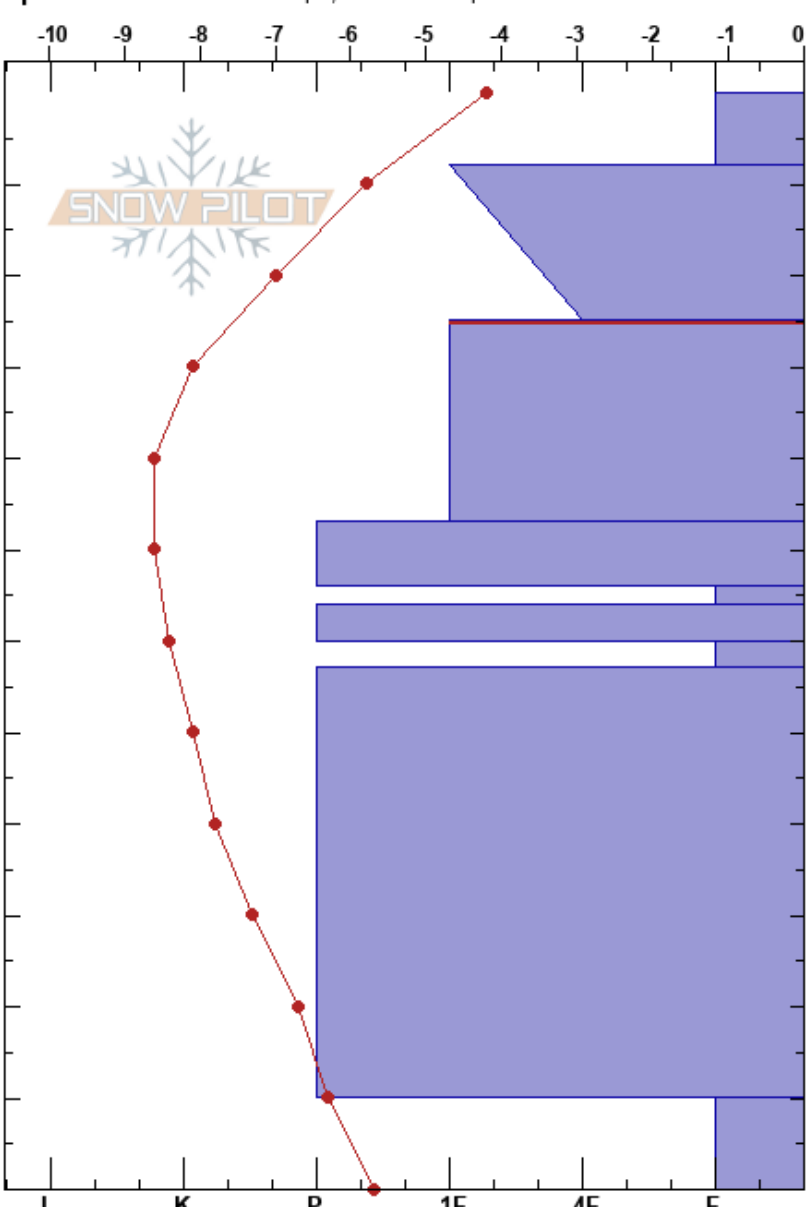

Wind Loading: yes

Specifics: Ski tracks on slope; We skied slope

Stability:

HS: 120

Layer Notes:

Air Temperature: -4°C

PF: 20

25-47cm: Problematic layer

Sky Cover: OVC

Precipitation: S-1

Wind: S Light Breeze

Form	Crystal		Moisture	$\rho$ kg/m <sup>3</sup>	Stability tests & Layer comments
	Size				
+ (✓)	1				
•	1				
☐	1.5				← ECTP12 @24cm ← CT12, SP @24cm
•	0.5				
☐	2				
•	1				
☐	3				
☐	1.5				
∧	3-5				