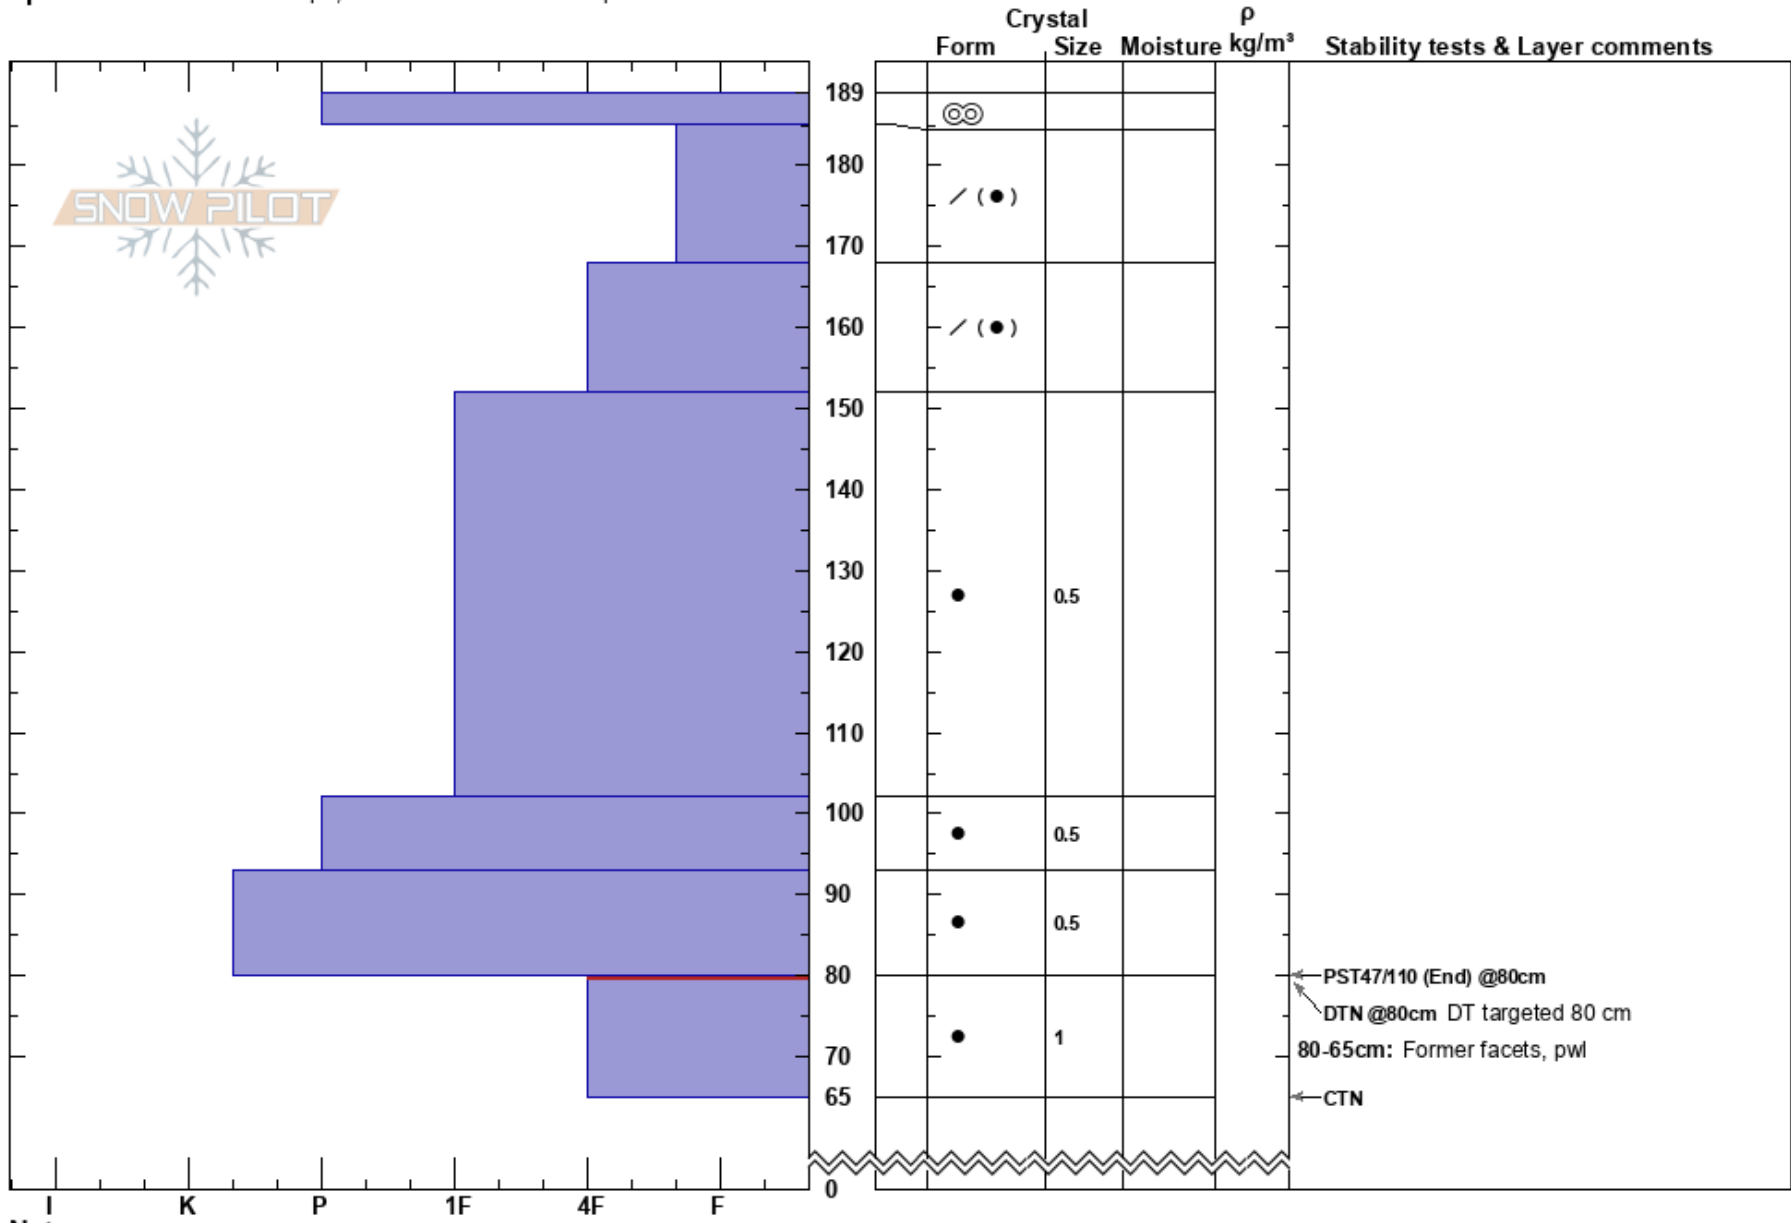

Negro Canyon  
 Central Sierra  
 CA  
**Elevation:** 7560 ft  
**Aspect:** 357°  
**Specifics:** Ski tracks on slope; Snowmobile tracks on slope

Brandon Schwartz  
 03/10/2018 - 10:10am  
**Co-ord:** 39.34655N, -120.30561W  
**Slope Angle:** 26°  
**Wind Loading:**

**Stability:** Good  
**Air Temperature:**  
**Sky Cover:** OVC  
**Precipitation:** S1  
**Wind:** Calm

**HS:** 189  
**PS:** 10  
 80-65cm: Former facets, pwl  
 80-65cm: Problematic layer

**Notes:** Pit dug adjacent to deep slab avalanche on 3/4/2018 to examine stability trend in the weak layer of concern. There is a 3/4/2018 pit from the avalanche in snowpilot.