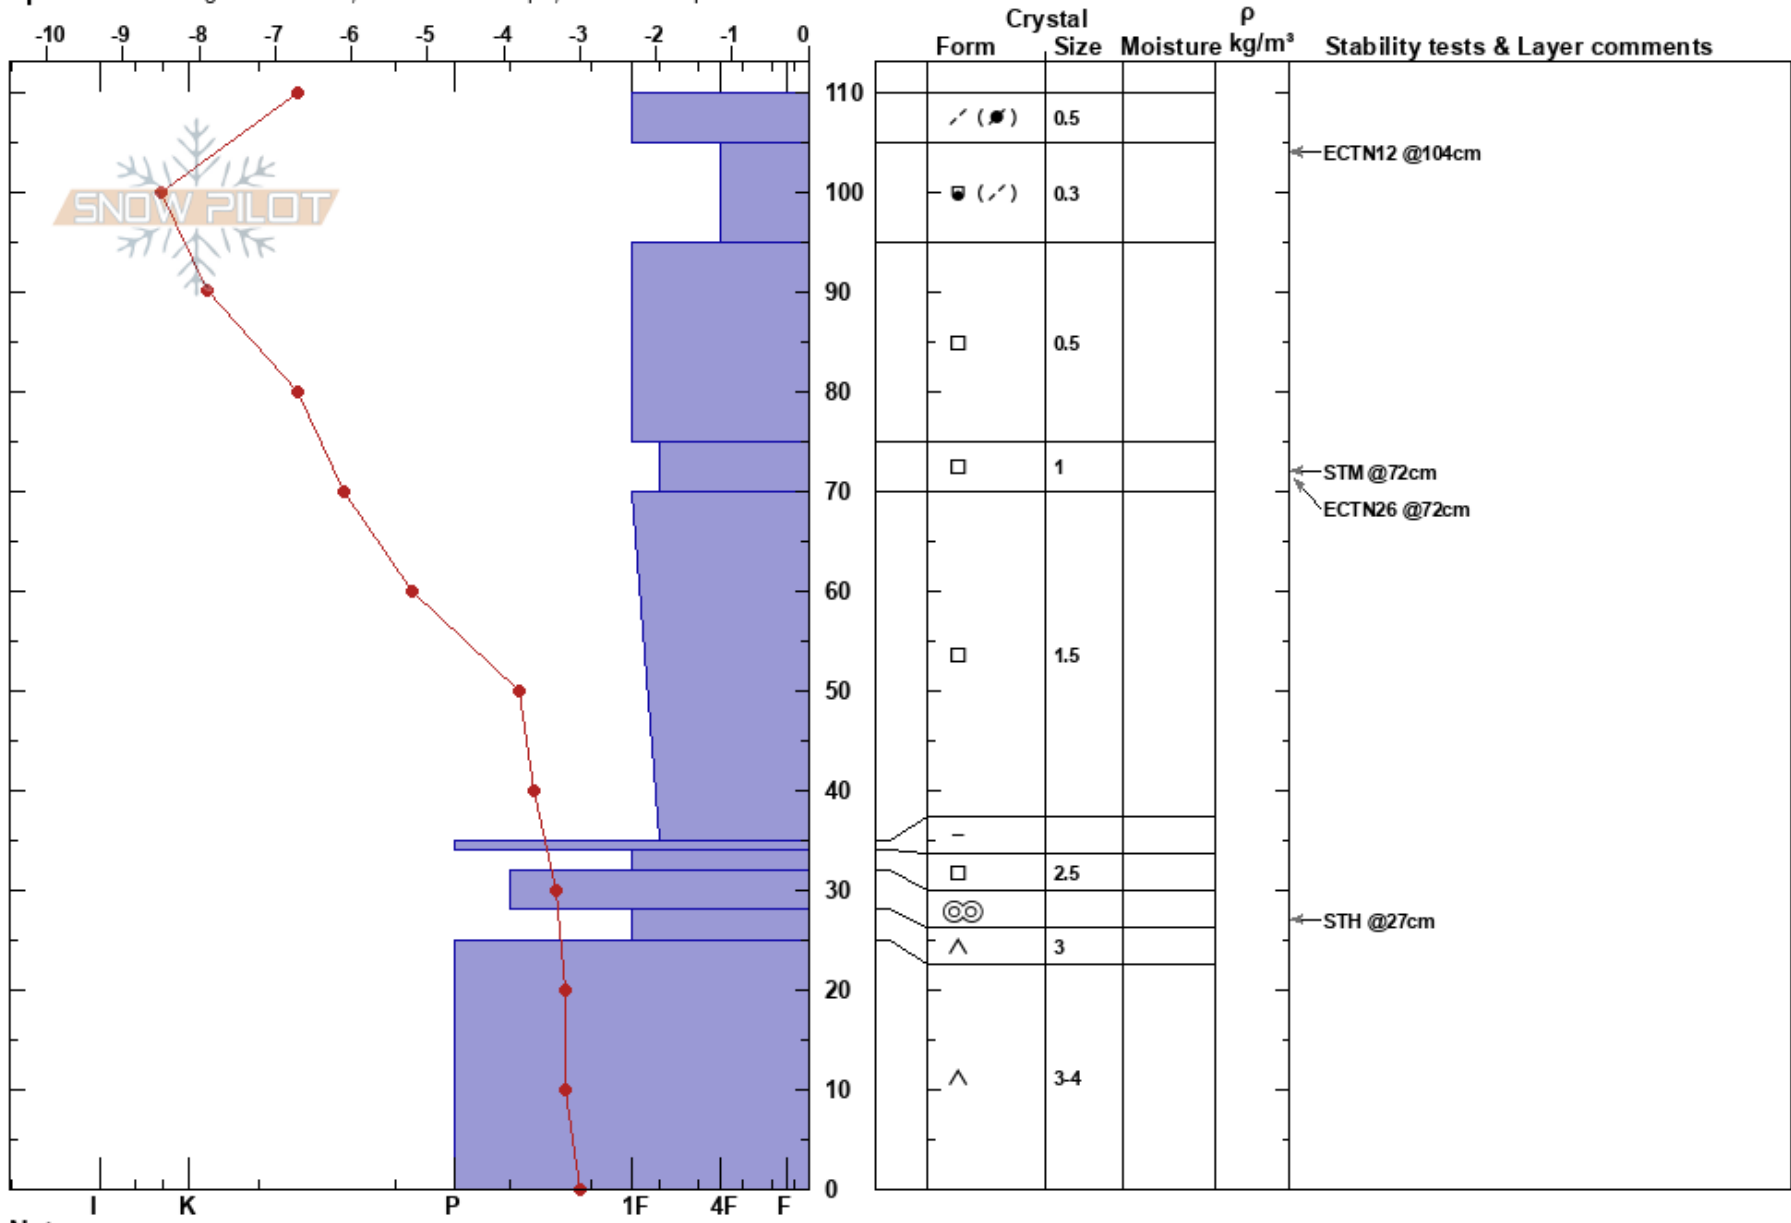

2B 2Step  
 Madison Range-N  
 MT  
 Elevation: 10000 ft  
 Aspect: 130°

Leigh Frye  
 03/08/2018 - 12:00pm  
 Co-ord: 45.27343N, -111.44765W  
 Slope Angle: 39°  
 Wind Loading: previous

Stability: HS:110  
 Air Temperature: -6.3°C PF: 15 105-95cm: Problematic layer  
 Sky Cover: SCT  
 Precipitation: NO  
 Wind: SW Moderate

Specifics: Pit dug in a Ski Area; Ski tracks on slope; We skied slope

Notes: Tried to calibrate thermometer but not working properly. Need new one, but can still tell temp trend in profile.