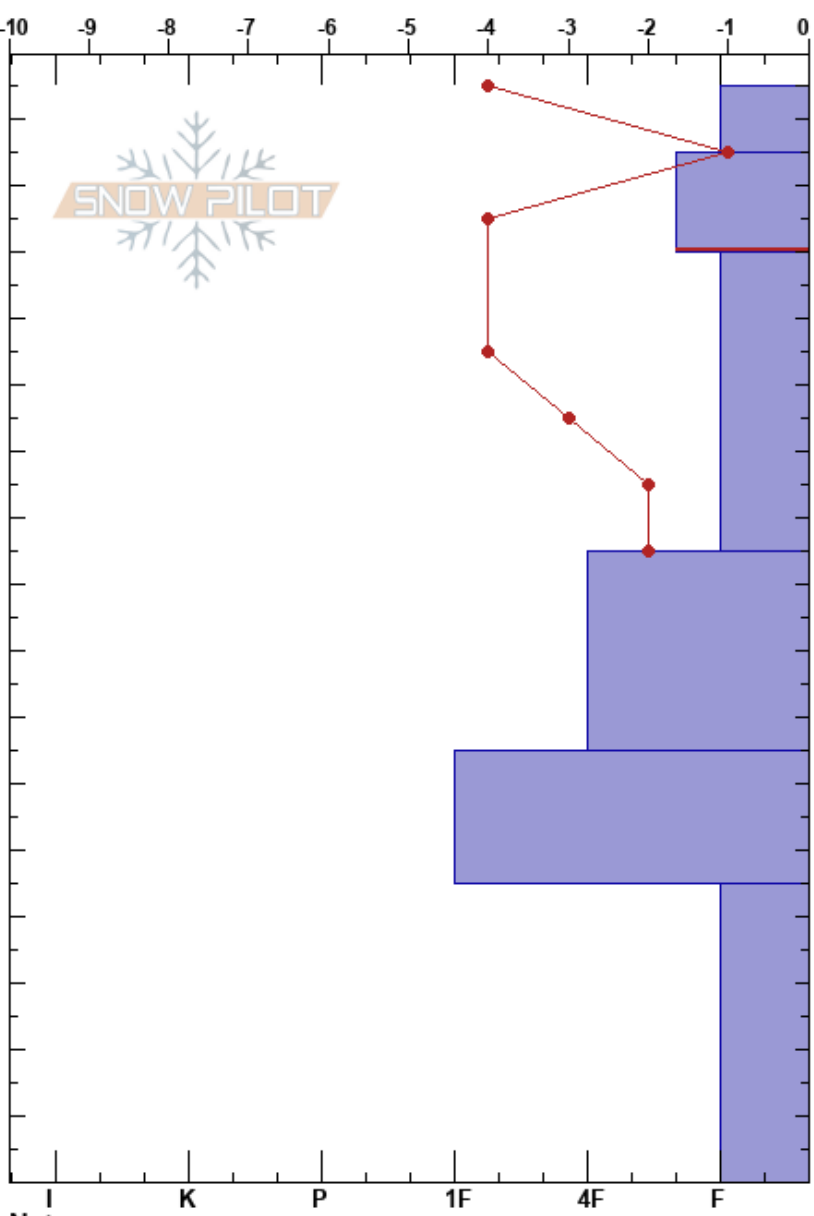

Evaro Bowl
 Rattlesnake Mtns
 MT
 Elevation: 7500 ft
 Aspect: 272°

Logan King
 03/09/2018 - 11:00am
 Co-ord: 47.04132N, -113.99007W
 Slope Angle: 34°
 Wind Loading: yes

Stability: Fair
 Air Temperature: -5.5°C
 Sky Cover: X
 Precipitation: S5
 Wind: S Strong

HS: 165
 PF: 65
 155-140cm: Problematic layer

Specifics: Collapsing, localized; Cracking; Instability rapidly rising

Height (cm)	Crystal		Moisture	ρ kg/m ³	Stability tests & Layer comments
	Form	Size			
165					
160	+ (Σ)				
155					← ECTN11 @155cm
150	/				
145					
140					← ECTN15 @140cm
130					
120	□				
110					
100					
95					← ECTN22 @95cm
90					
80	□				
70					
60					
55	□				
50					
40					
30					
20	□				
10					
0					