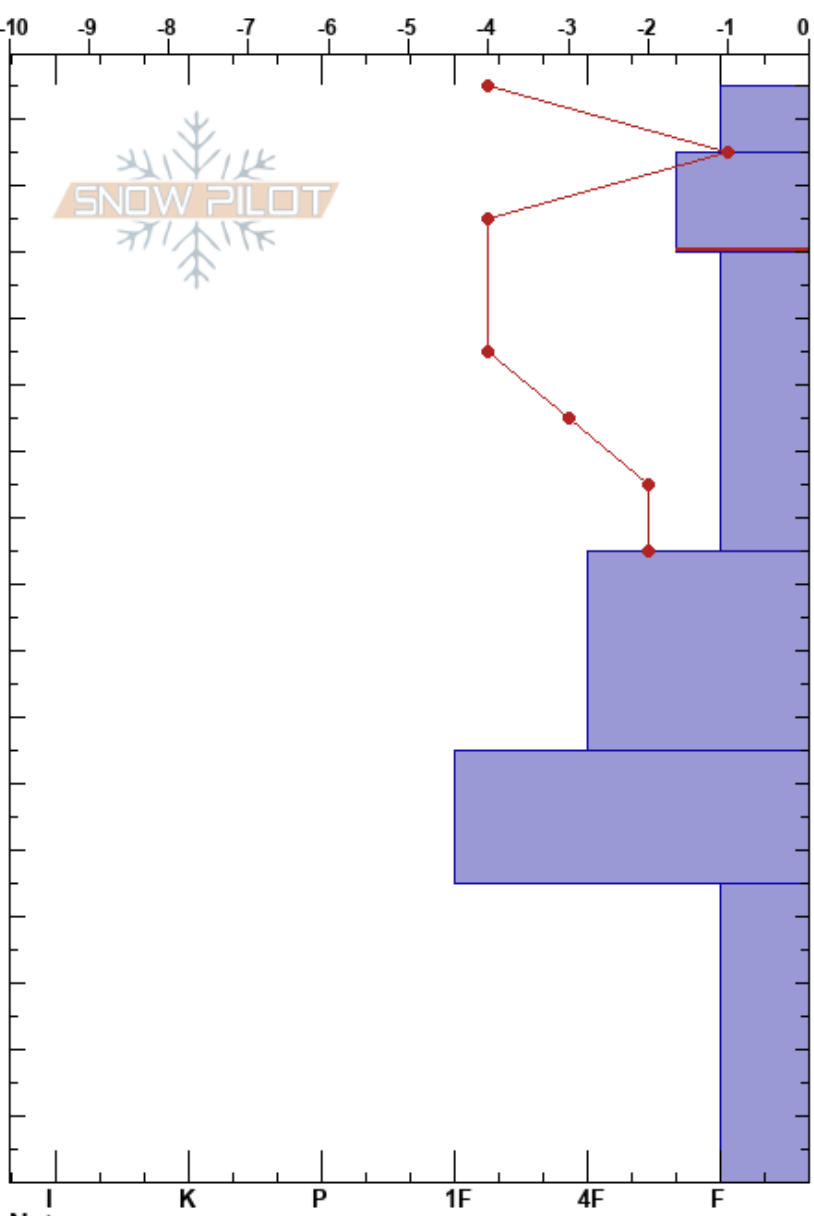

Evaro Bowl
 Rattlesnake Mtns
 MT
 Elevation: 7500 ft
 Aspect: 272°

Logan King
 03/09/2018 - 11:00am
 Co-ord: 47.04132N, -113.99007W
 Slope Angle: 34°
 Wind Loading: yes

Stability: Fair
 Air Temperature: -5.5°C
 Sky Cover: X
 Precipitation: S5
 Wind: S Strong

HS: 165
 PF: 65
 155-140cm: Problematic layer

Specifics: Collapsing, localized; Cracking; Instability rapidly rising

Height (cm)	Crystal		Moisture	ρ kg/m ³	Stability tests & Layer comments
	Form	Size			
165					
160	+ (Σ)				
155	/				← ECTN11 @155cm
150					
145					
140					← ECTN15 @140cm
135					
130					
125					
120	□				
115					
110					
105					
100					
95					← ECTN22 @95cm
90					
85					
80	□				
75					
70					
65					
60					
55					
50	□				
45					
40					
35					
30					
25					
20	□				
15					
10					
5					
0					