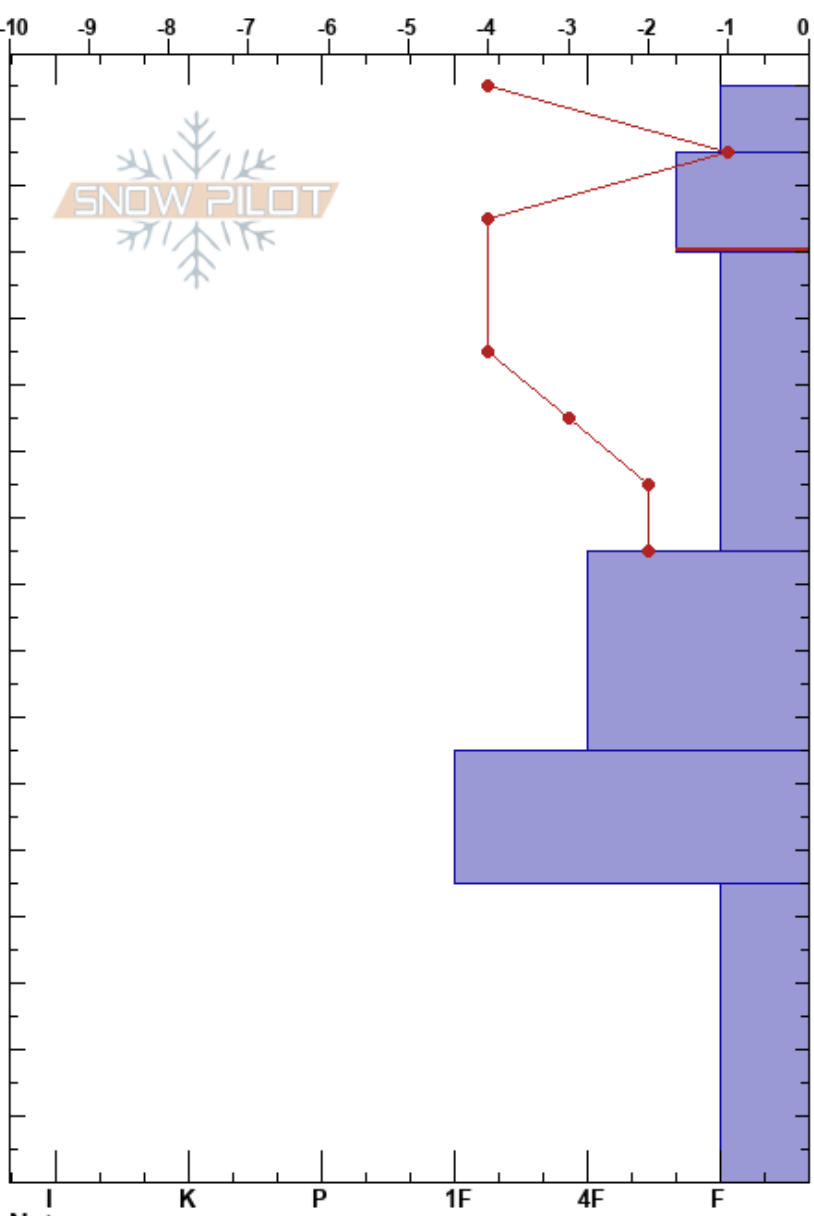

Evaro Bowl
 Rattlesnake Mtns
 MT
 Elevation: 7500 ft
 Aspect: 272°

Logan King
 03/09/2018 - 11:00am
 Co-ord: 47.04132N, -113.99007W
 Slope Angle: 34°
 Wind Loading: yes

Stability: Fair
 Air Temperature: -5.5°C
 Sky Cover: X
 Precipitation: S5
 Wind: S Strong

HS: 165
 PF: 65
 155-140cm: Problematic layer

Specifics: Collapsing, localized; Cracking; Instability rapidly rising

Form	Crystal		Moisture	ρ kg/m ³	Stability tests & Layer comments
	Size				
+ (Δ)					
/					← ECTN11 @155cm
					← ECTN15 @140cm
□					
					← ECTN22 @95cm
□					
□					
□					