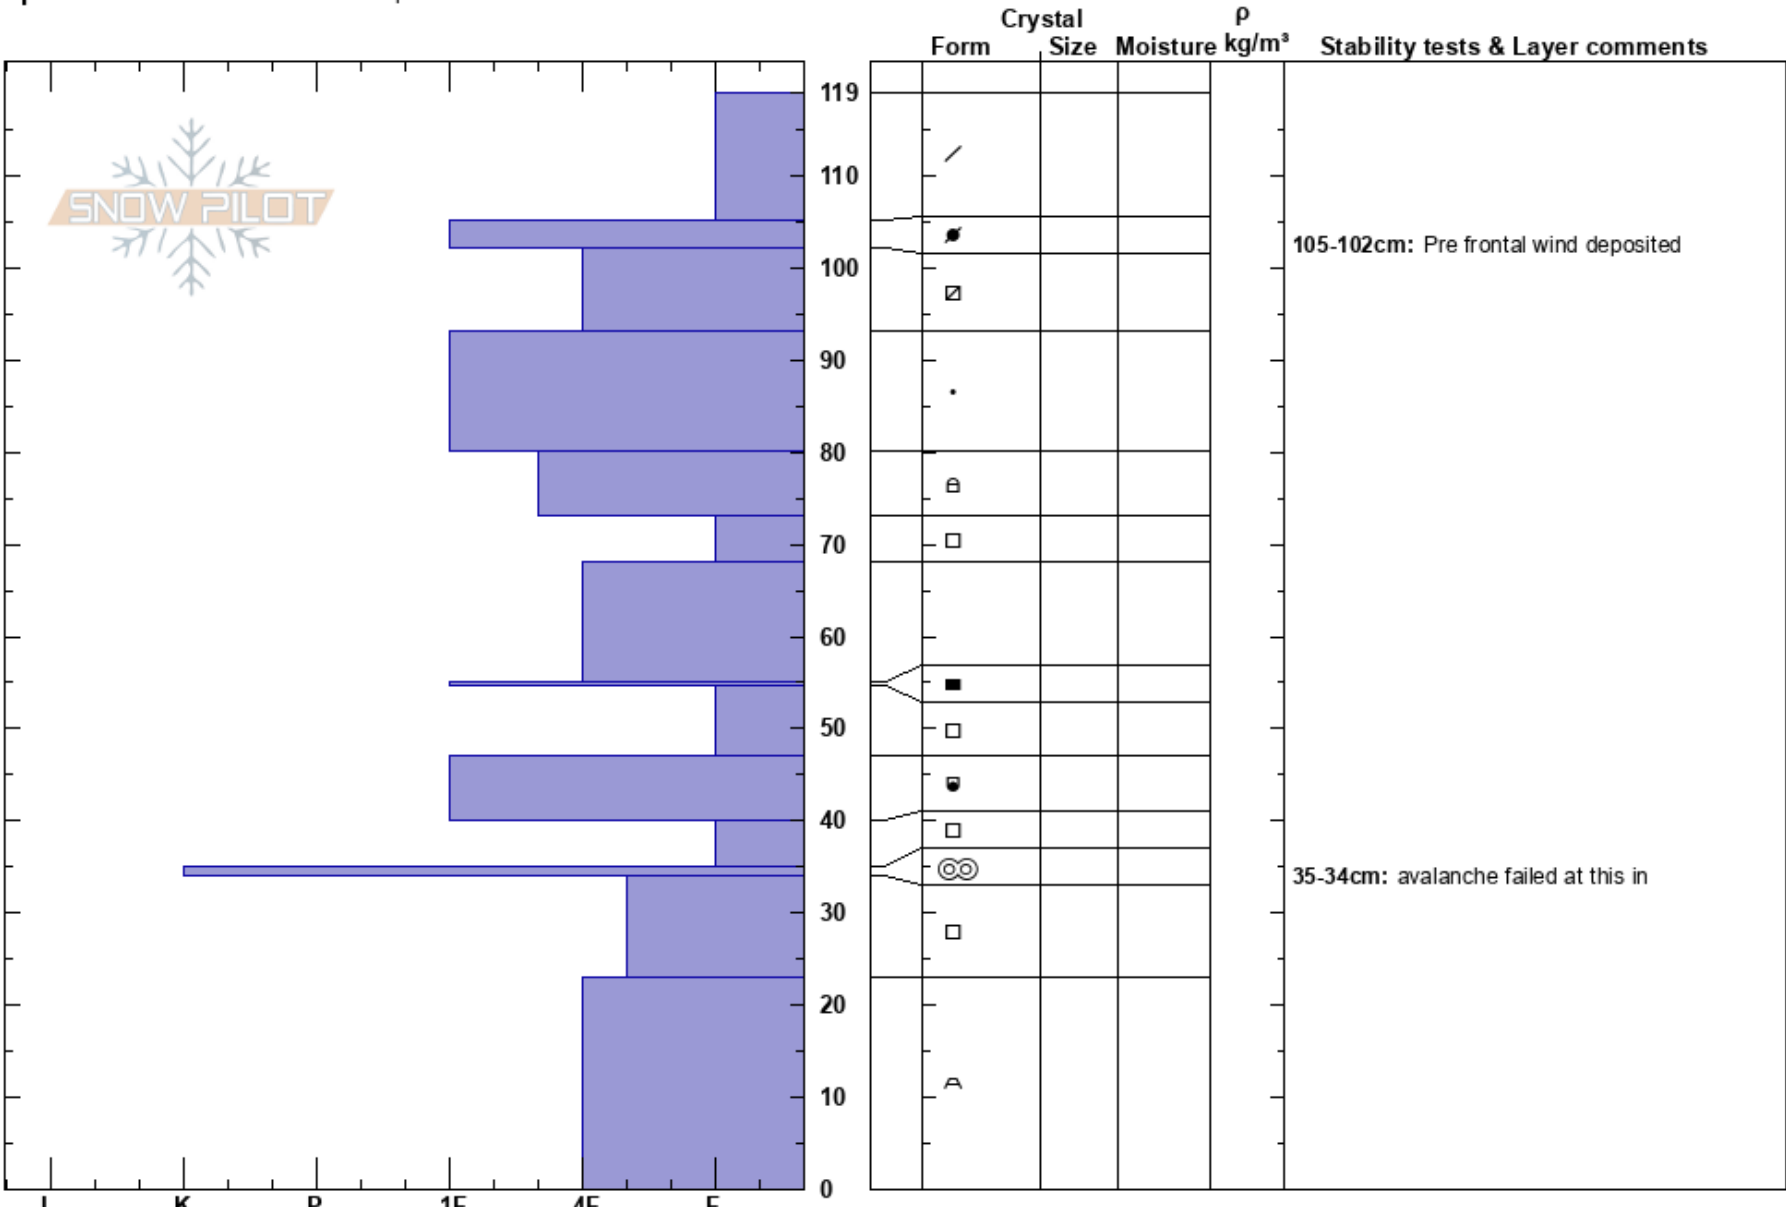

Humpy Peak Avalanche
 Uinta Range
 UT
 Elevation: 10500 ft
 Aspect: NE
 Specifics: Snowmobile tracks on slope

Ted Scroggin
 03/08/2018 - 1:00pm
 Co-ord: 40.87101N, -110.98749W
 Slope Angle: 36°
 Wind Loading: previous

Stability: Fair
 Air Temperature:
 Sky Cover: CLR
 Precipitation: NO
 Wind: SW Moderate

HS: 119
 Layer Notes:
 105-102cm: Pre frontal wind deposited
 35-34cm: avalanche failed at this in

Notes: This is a crown profile of a snowmobile triggered slide on March 7, 2018. The slide was triggered mid-slope likely from a shallow location and took out nearly the entire seasons snow pack.