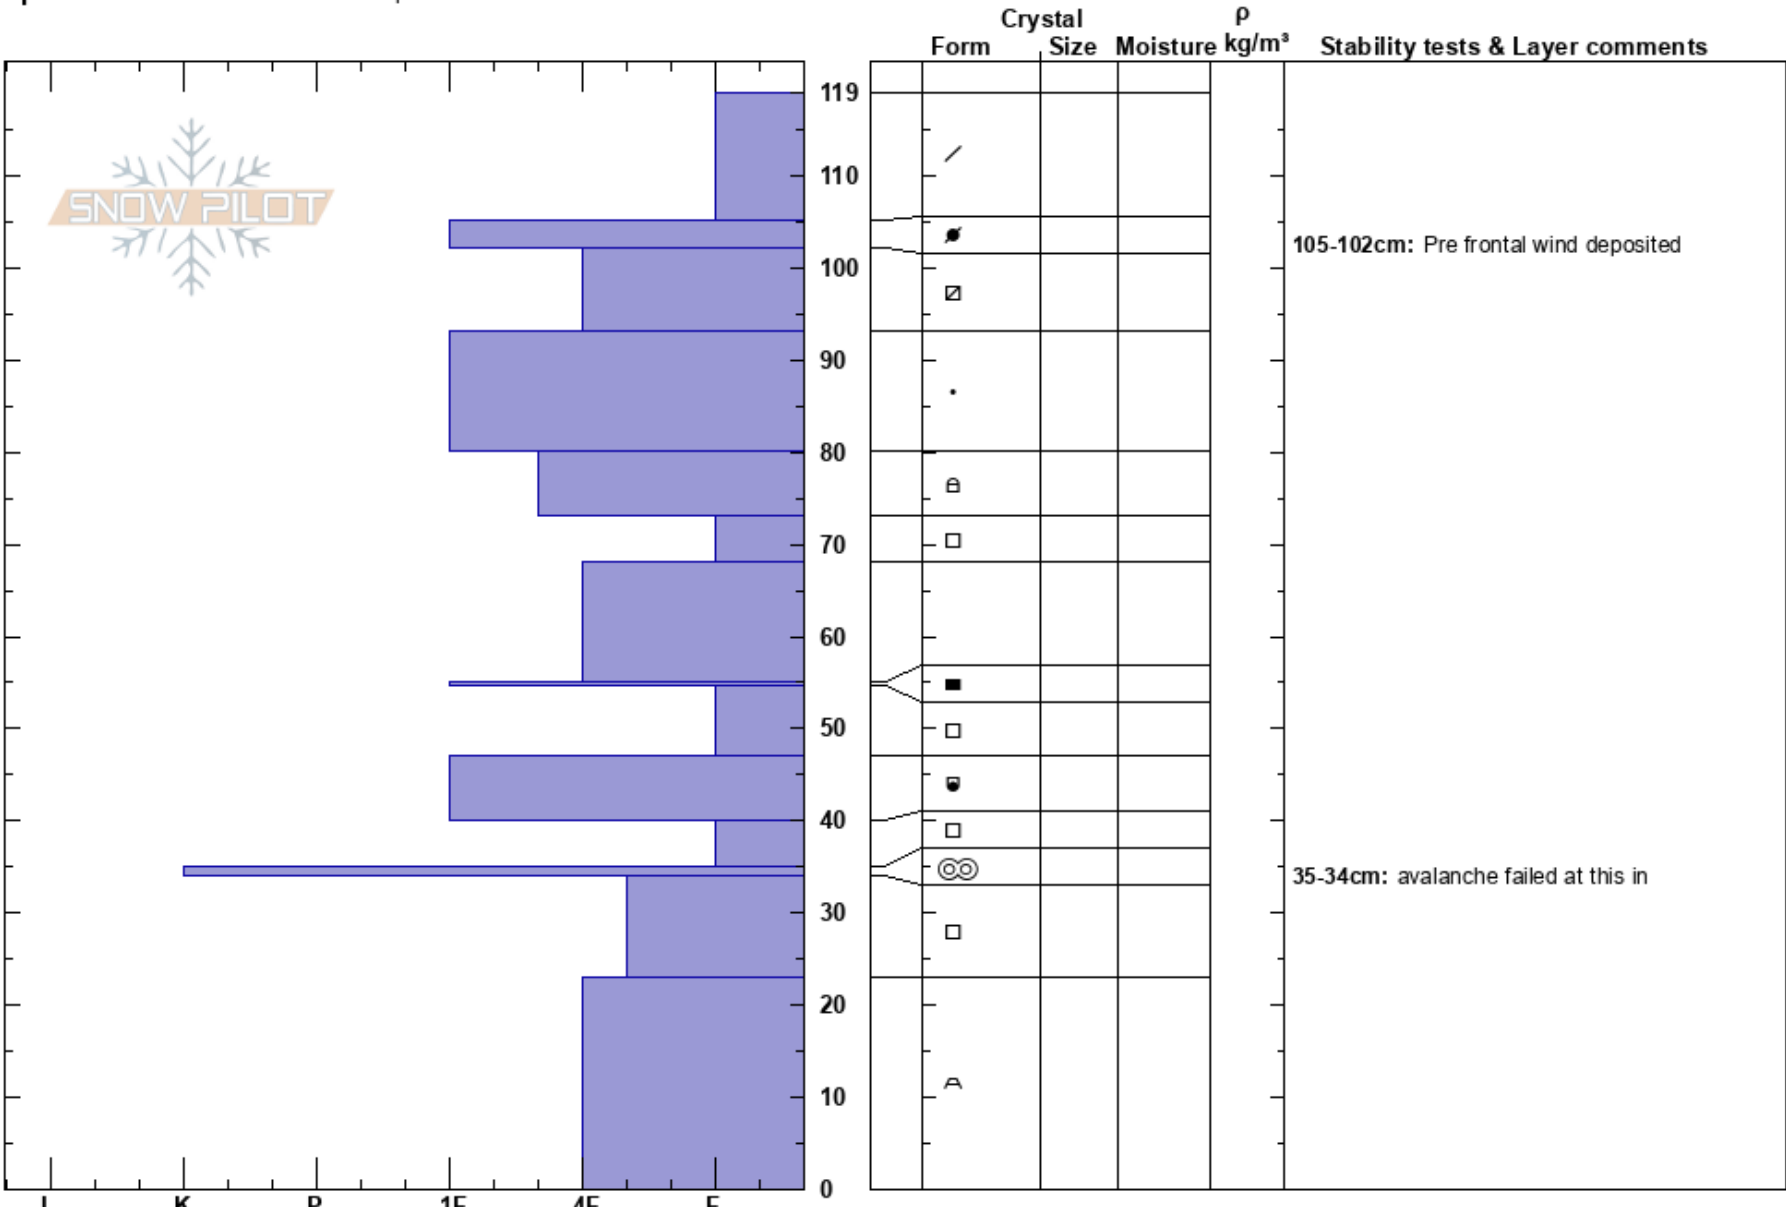

Humpy Peak Avalanche
 Uinta Range
 UT
Elevation: 10500 ft
Aspect: NE
Specifics: Snowmobile tracks on slope

Ted Scroggin
 03/08/2018 - 1:00pm
Co-ord: 40.87101N, -110.98749W
Slope Angle: 36°
Wind Loading: previous

Stability: Fair
Air Temperature:
Sky Cover: CLR
Precipitation: NO
Wind: SW Moderate

HS: 119
Layer Notes:
 105-102cm: Pre frontal wind deposited
 35-34cm: avalanche failed at this in

Notes: This is a crown profile of a snowmobile triggered slide on March 7, 2018. The slide was triggered mid-slope likely from a shallow location and took out nearly the entire seasons snow pack.